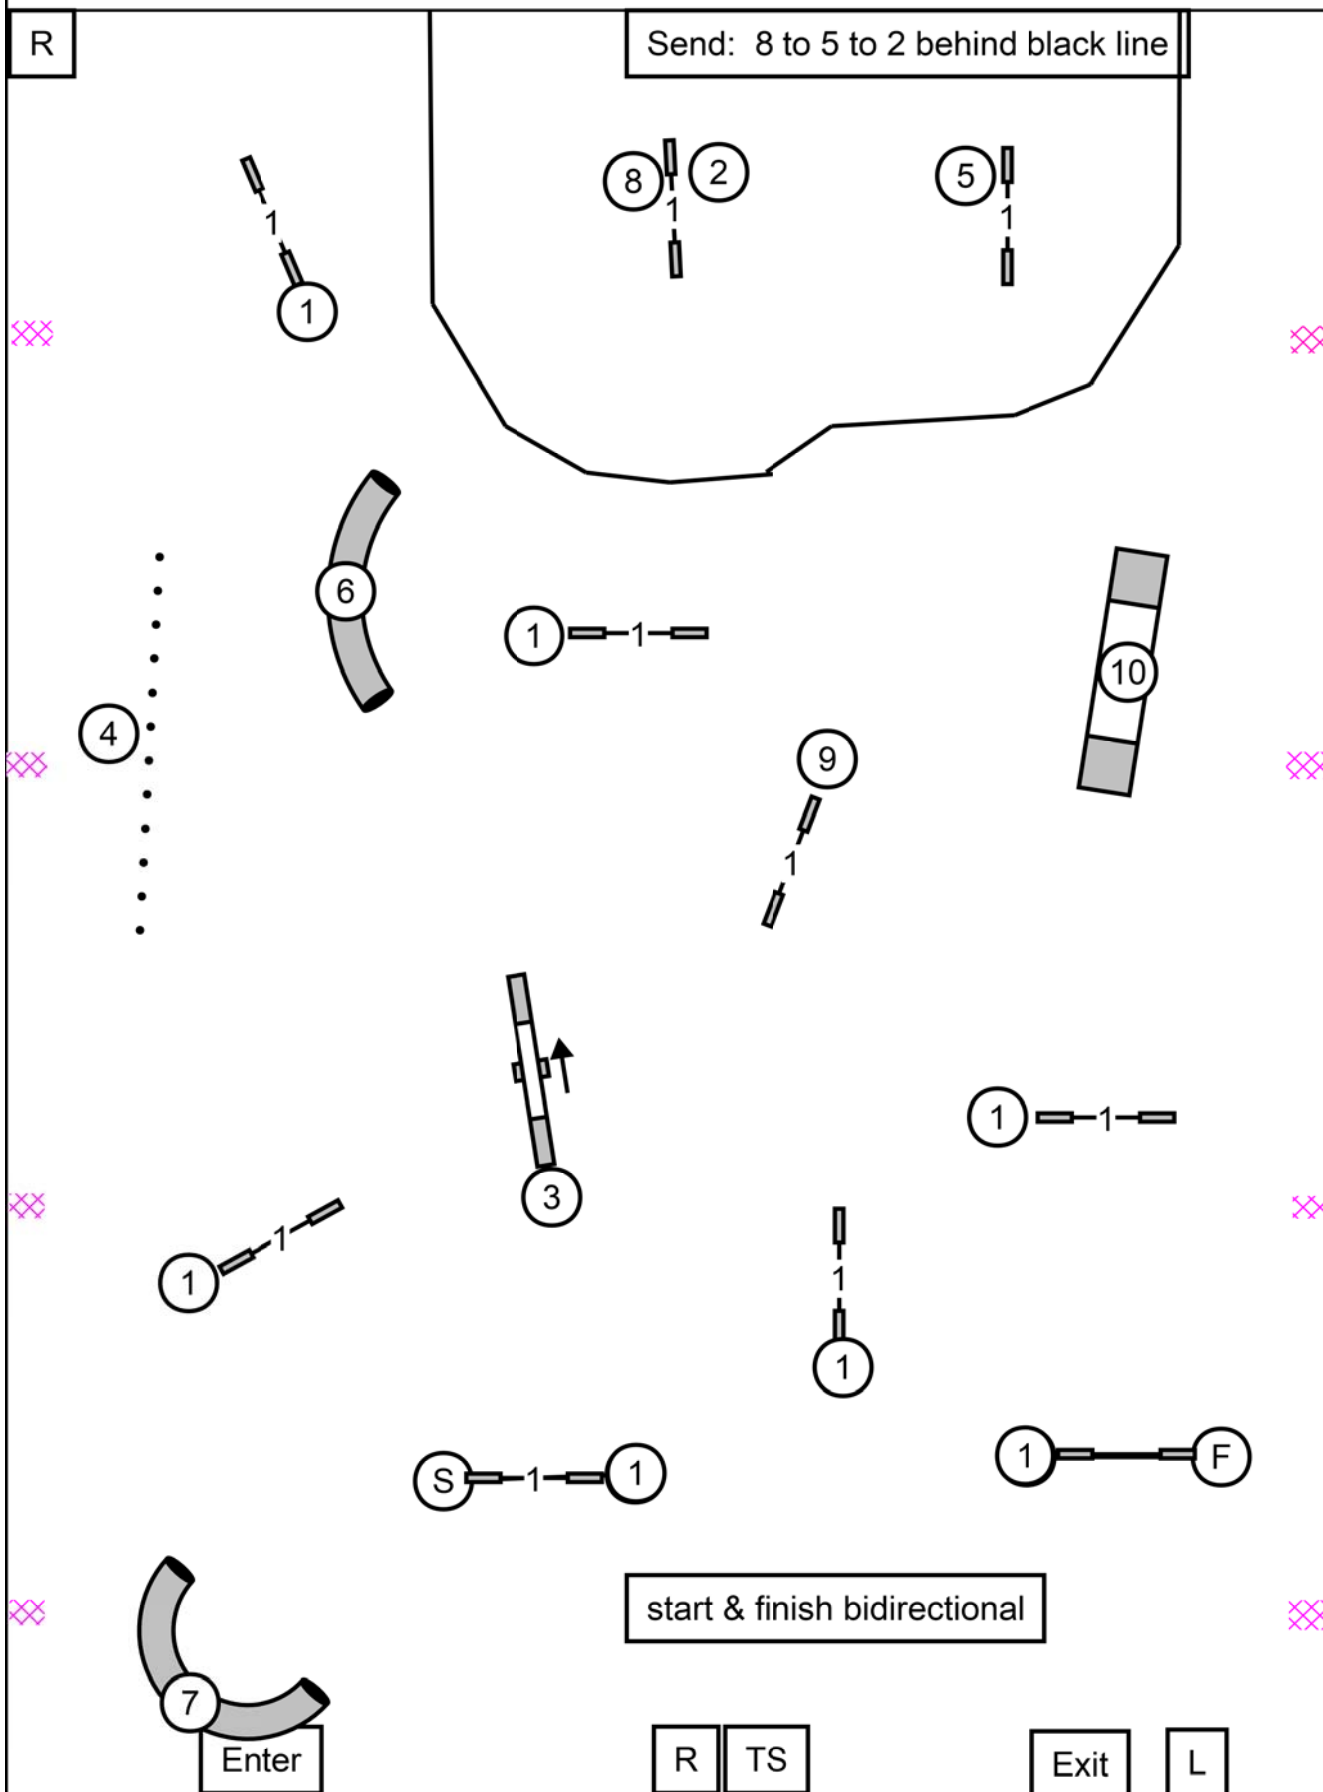

# FAST Excellent/Masters

Monday December 27, 2021

R

Send: 8 to 5 to 2 behind black line

R

R

R

R

Enter@13

R

TS

Exit

L

R

Enter@18

R

TS

Exit

L

R

Enter@16

R TS

Exit L