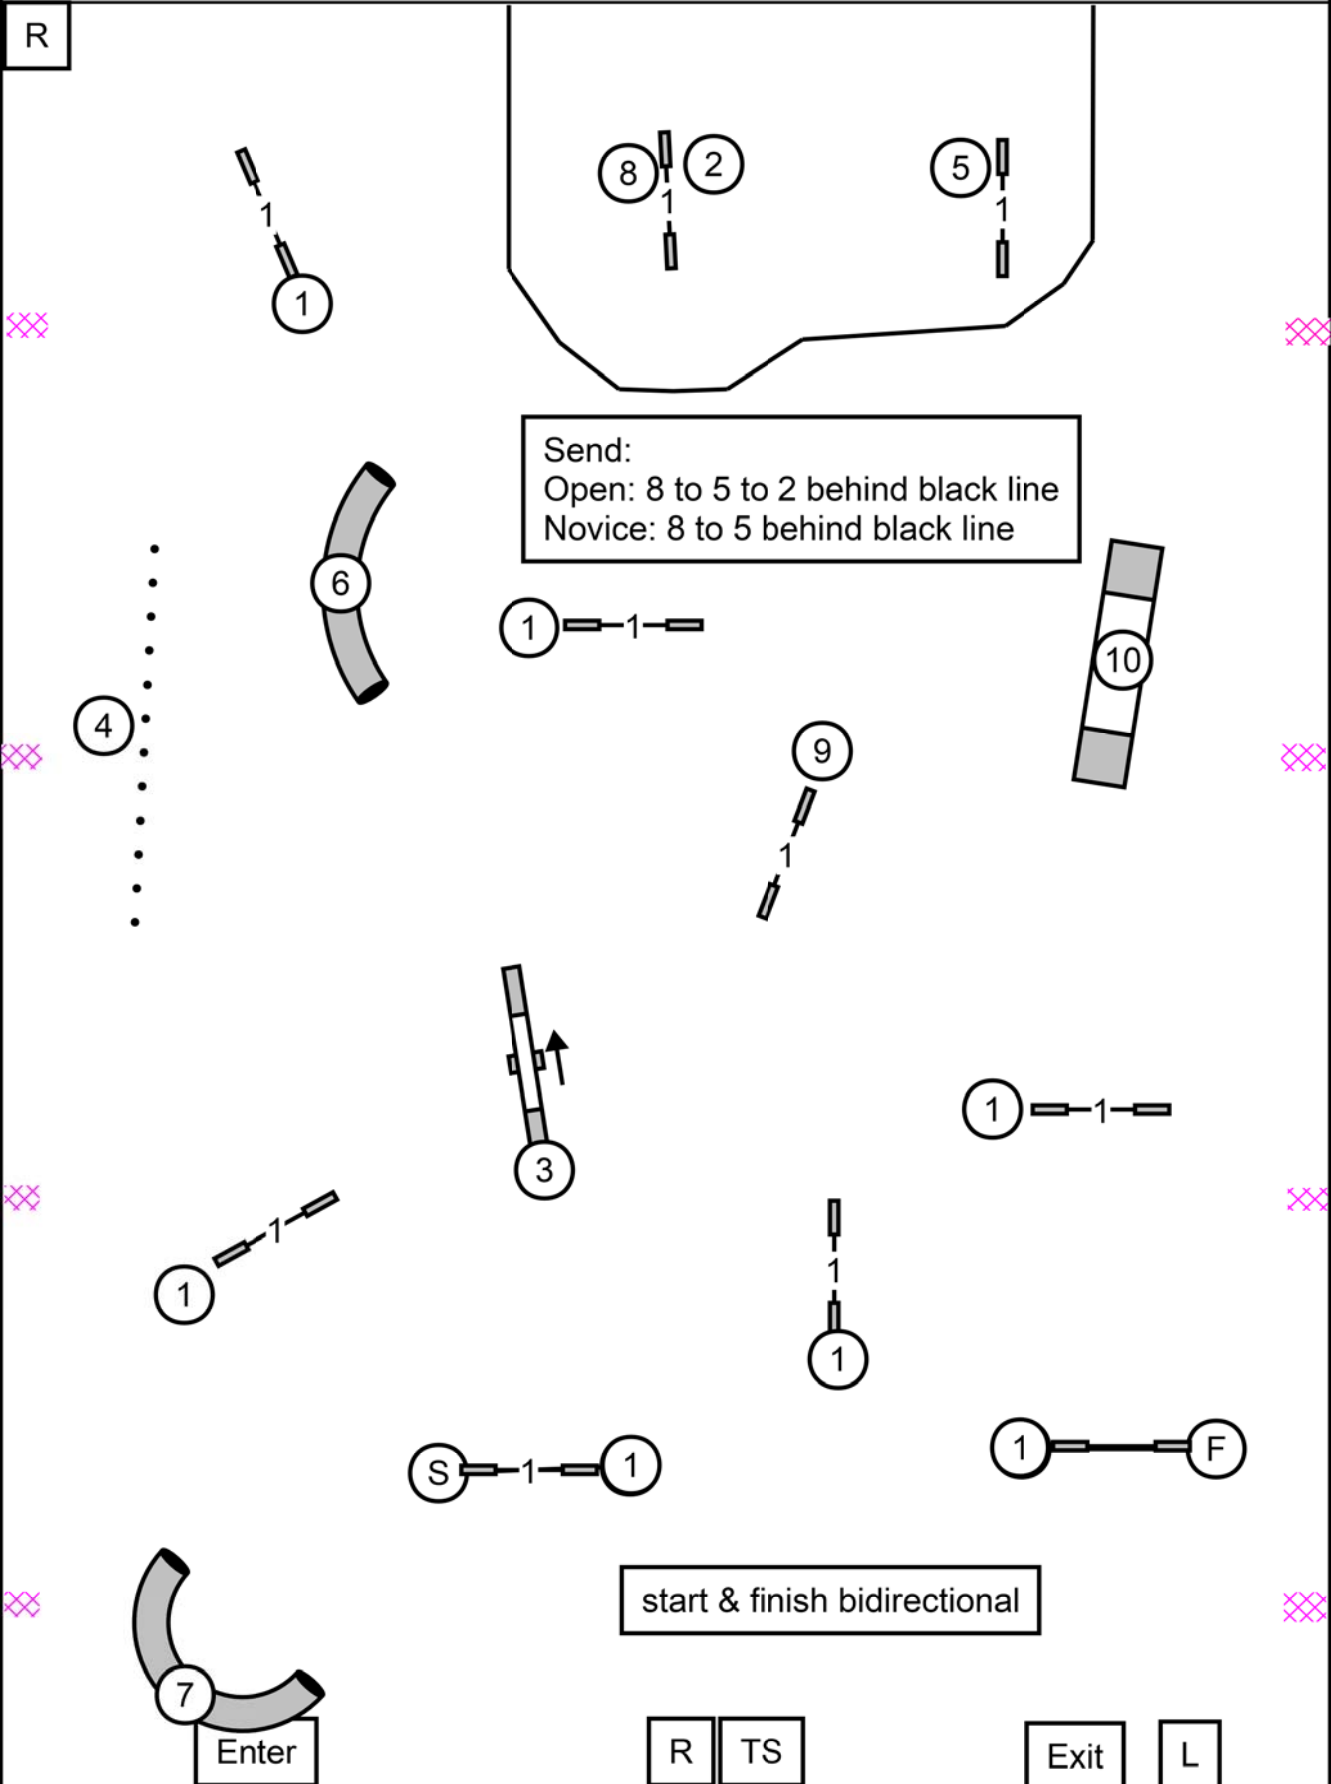

# FAST Excellent/Masters

Monday December 27, 2021

R

Send: 8 to 5 to 2 behind black line

R

R

R

R

Enter@13

R

TS

Exit

L

R

Enter@18

R

TS

Exit

L

R

Enter@16

R TS

Exit L