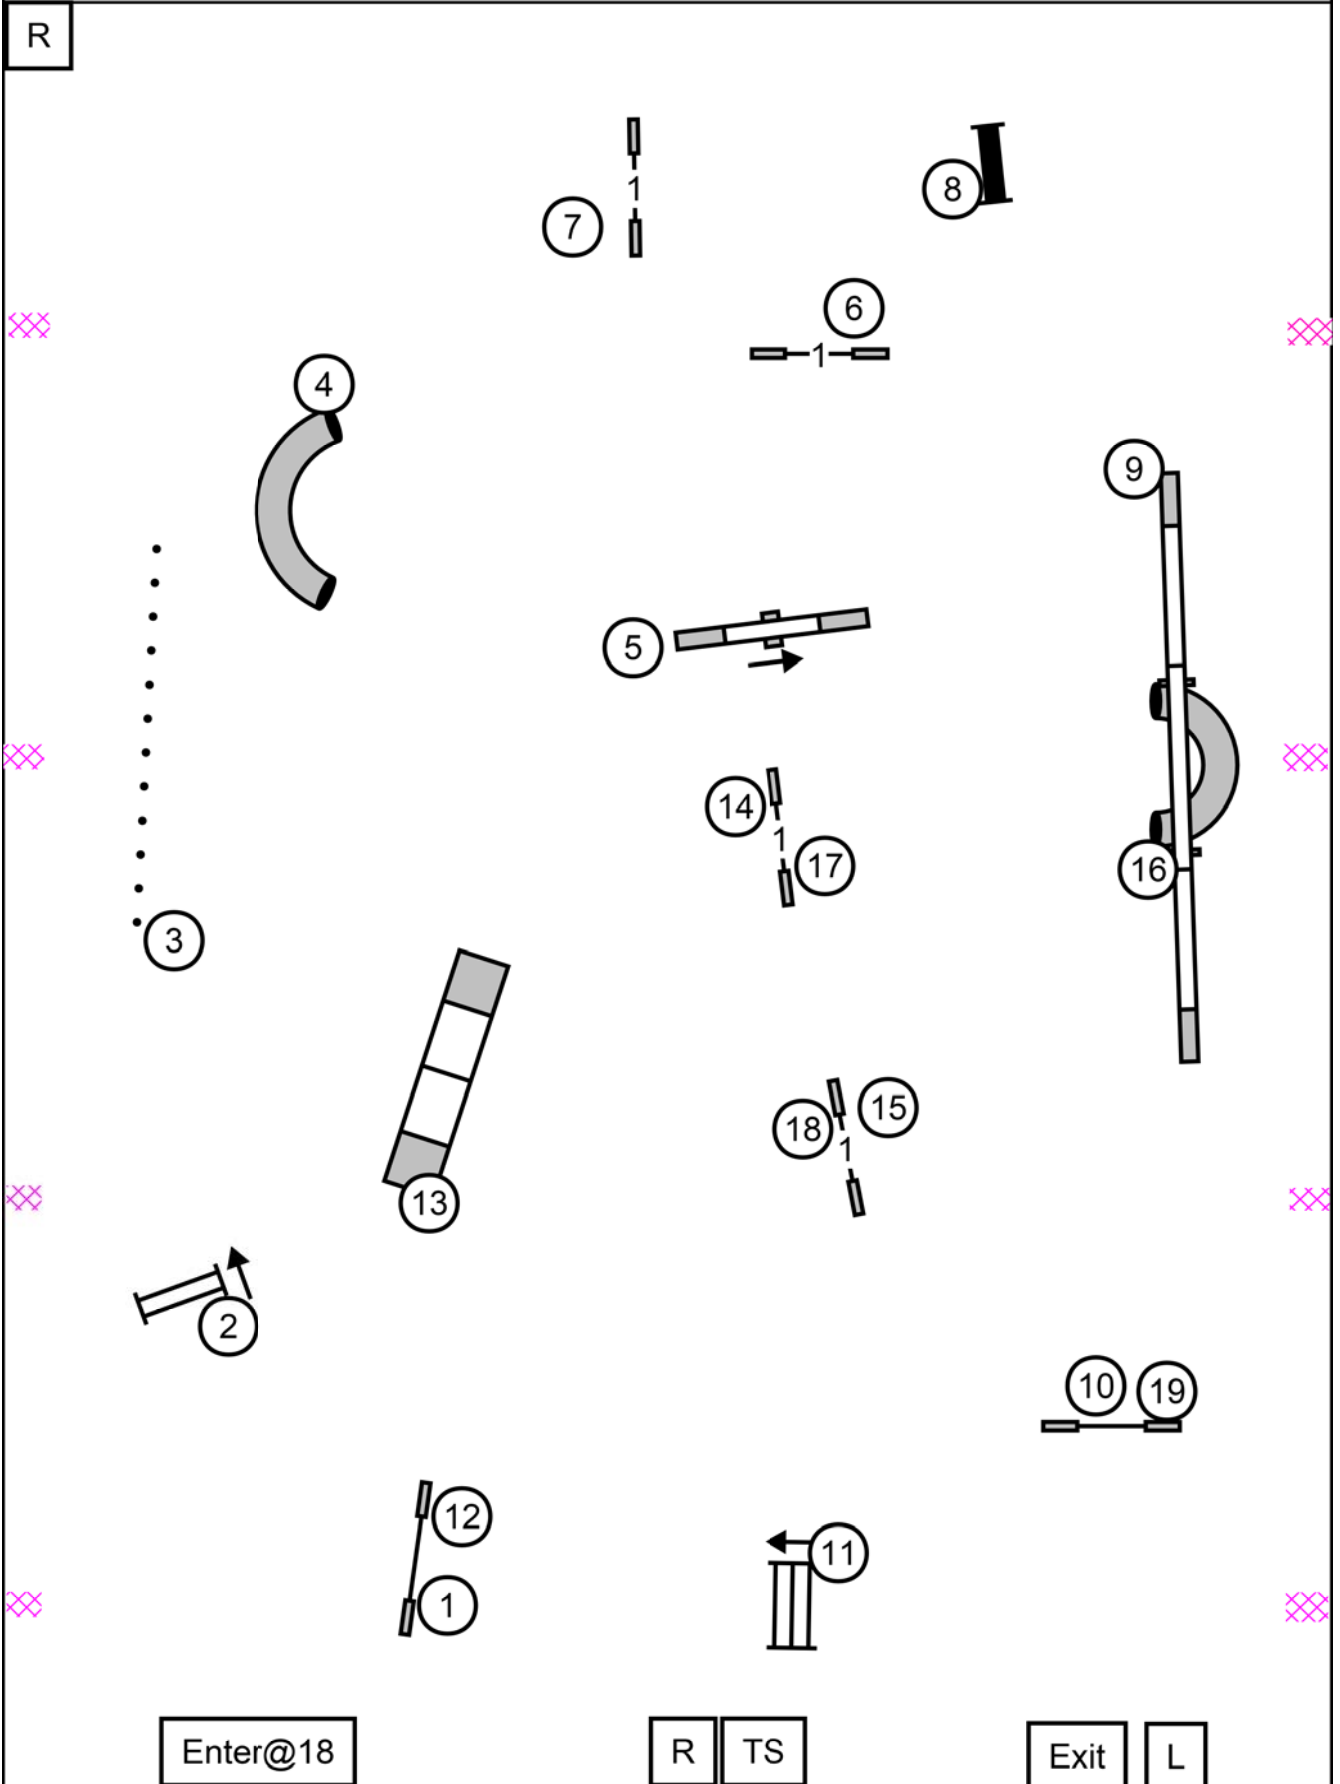

# FAST Excellent/Masters

Monday December 27, 2021

R

Send: 8 to 5 to 2 behind black line

R

R

R

R

Enter@13

R

TS

Exit

L

R

Enter@18

R