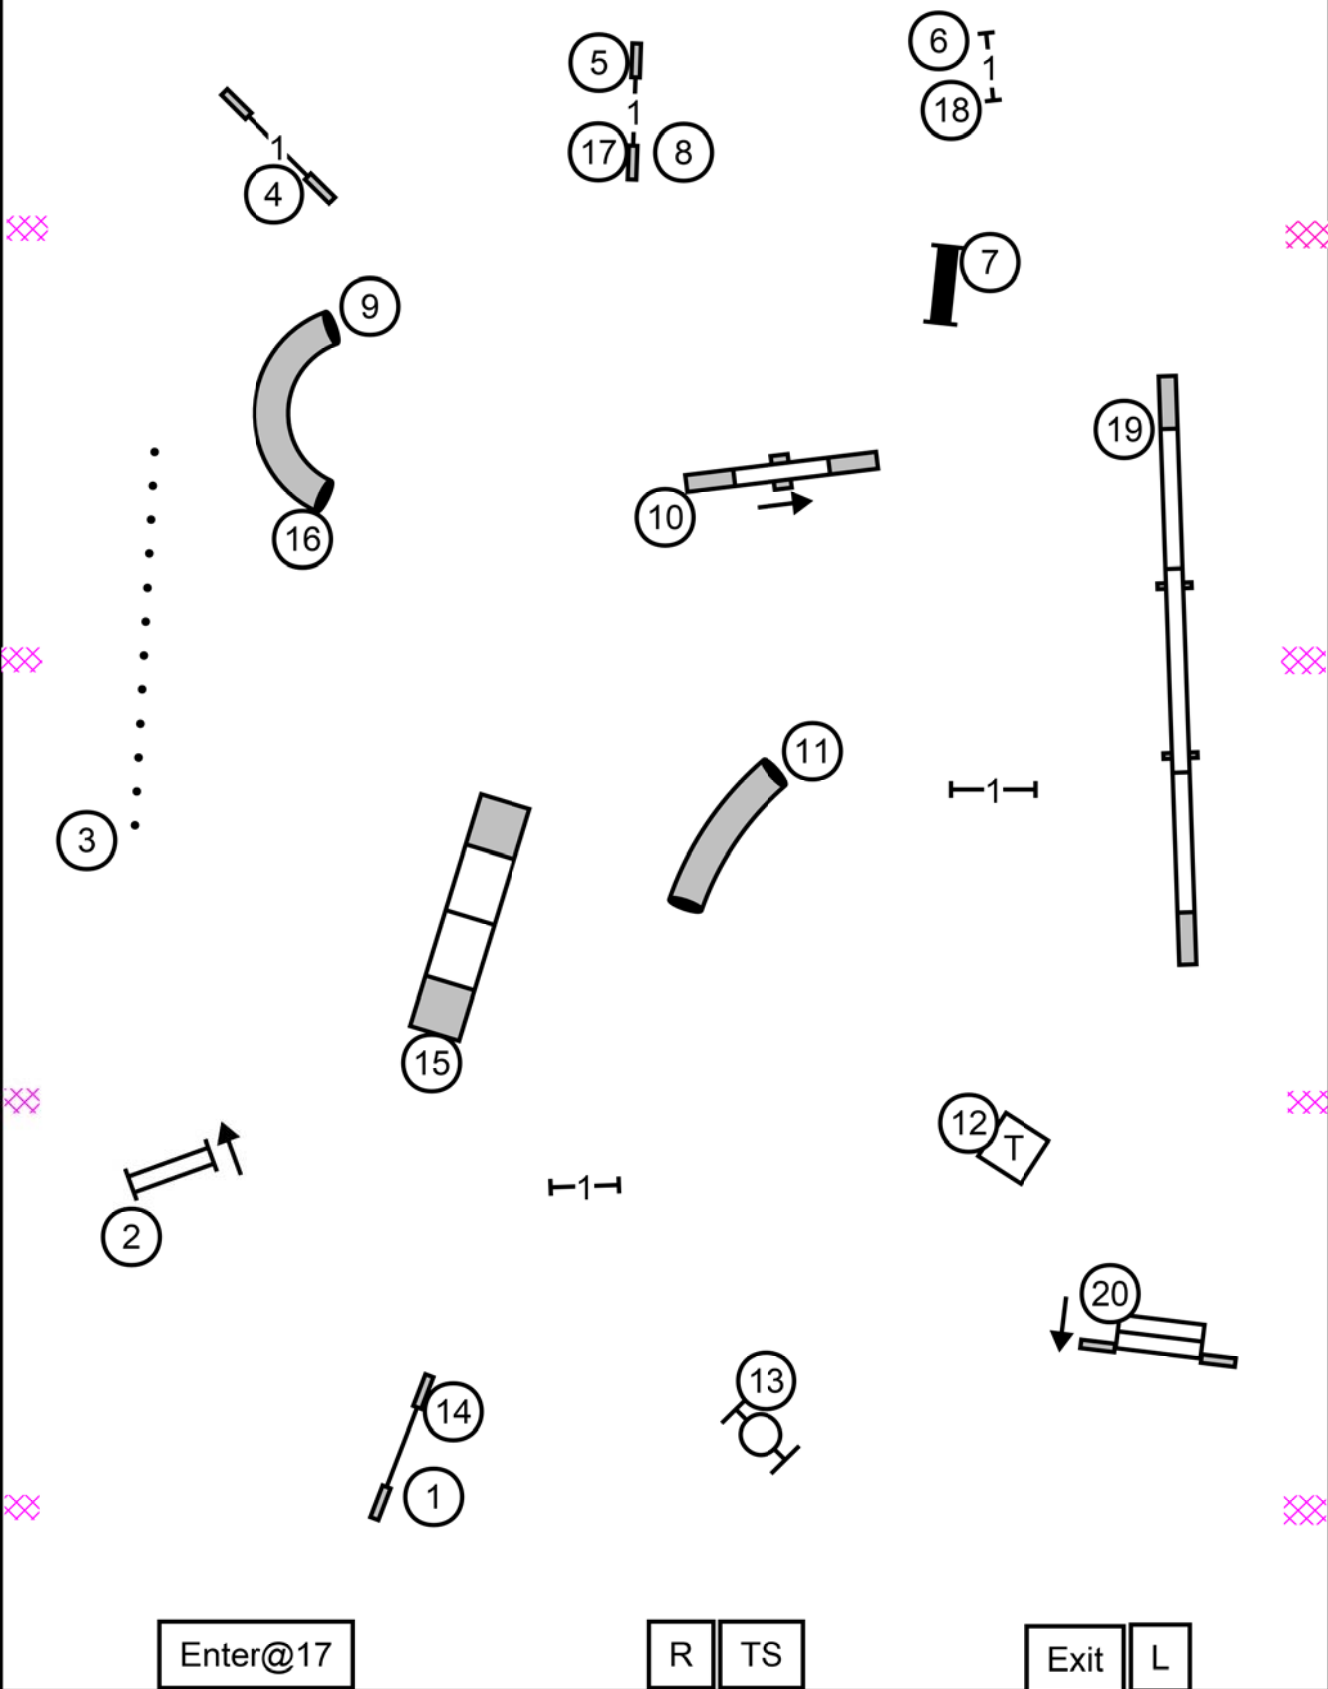

# FAST Excellent/Masters

Monday December 27, 2021

R

Send: 8 to 5 to 2 behind black line

R

R

R

R

Enter@13

R

TS

Exit

L

R

Enter@18

R