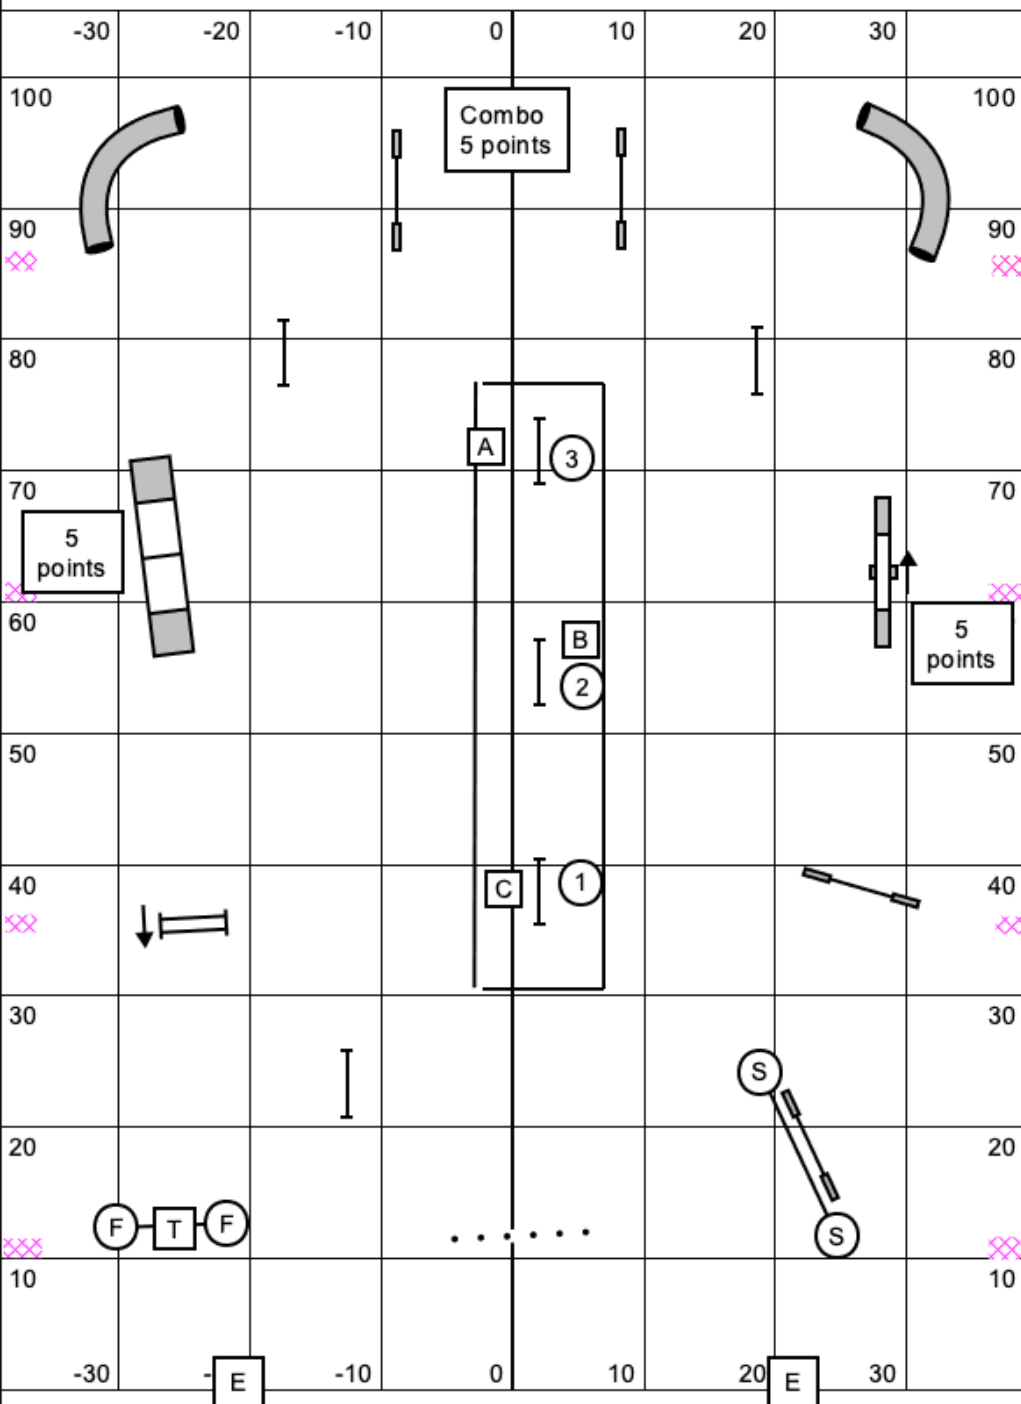

JACKPOT ALL LEVELS

Briefing:
 Everything may be taken twice for points.
 Jackpot MUST be accomplished before first horn.
 Both Jackpots may be attempted for points
 A Jackpot is started with the first obstacle of that Jackpot is attempted.
 The Jackpots are bi-directional meaning either side of the box and either end.
 The numbers are only there to explain serpentine or threadle.
 1,2,3 = 20 points
 A,B,C = 15 points
 Table worth 5 points
 One Jackpot is required for a qualifying score