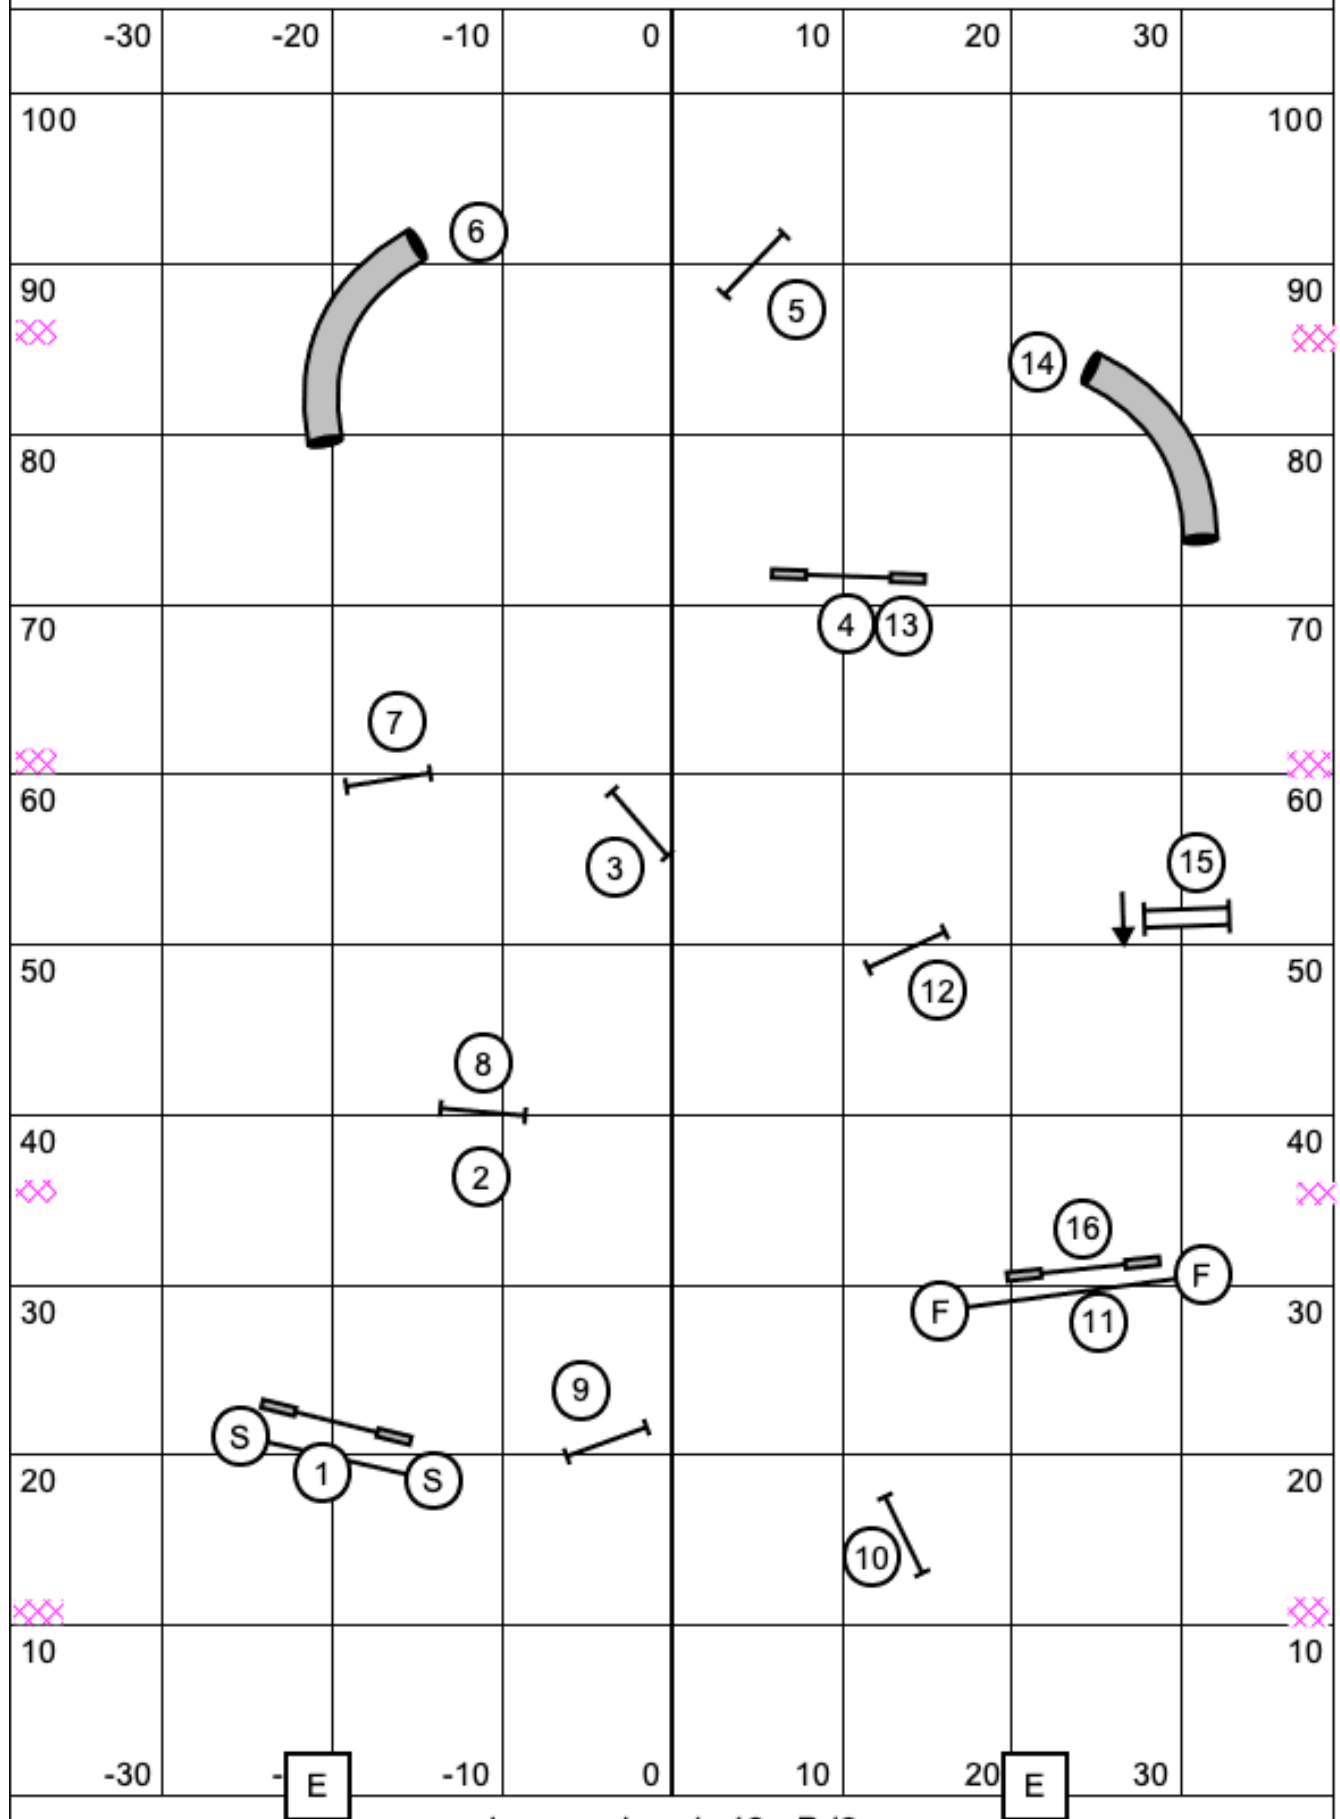

JUMPERS LEVELS 1,2 Rd2

Jumpers Levels 12 - Rd2
Judged by: Nick Sparks
May 16, 2021
Bella Rose Group
Lewisberry, PA.