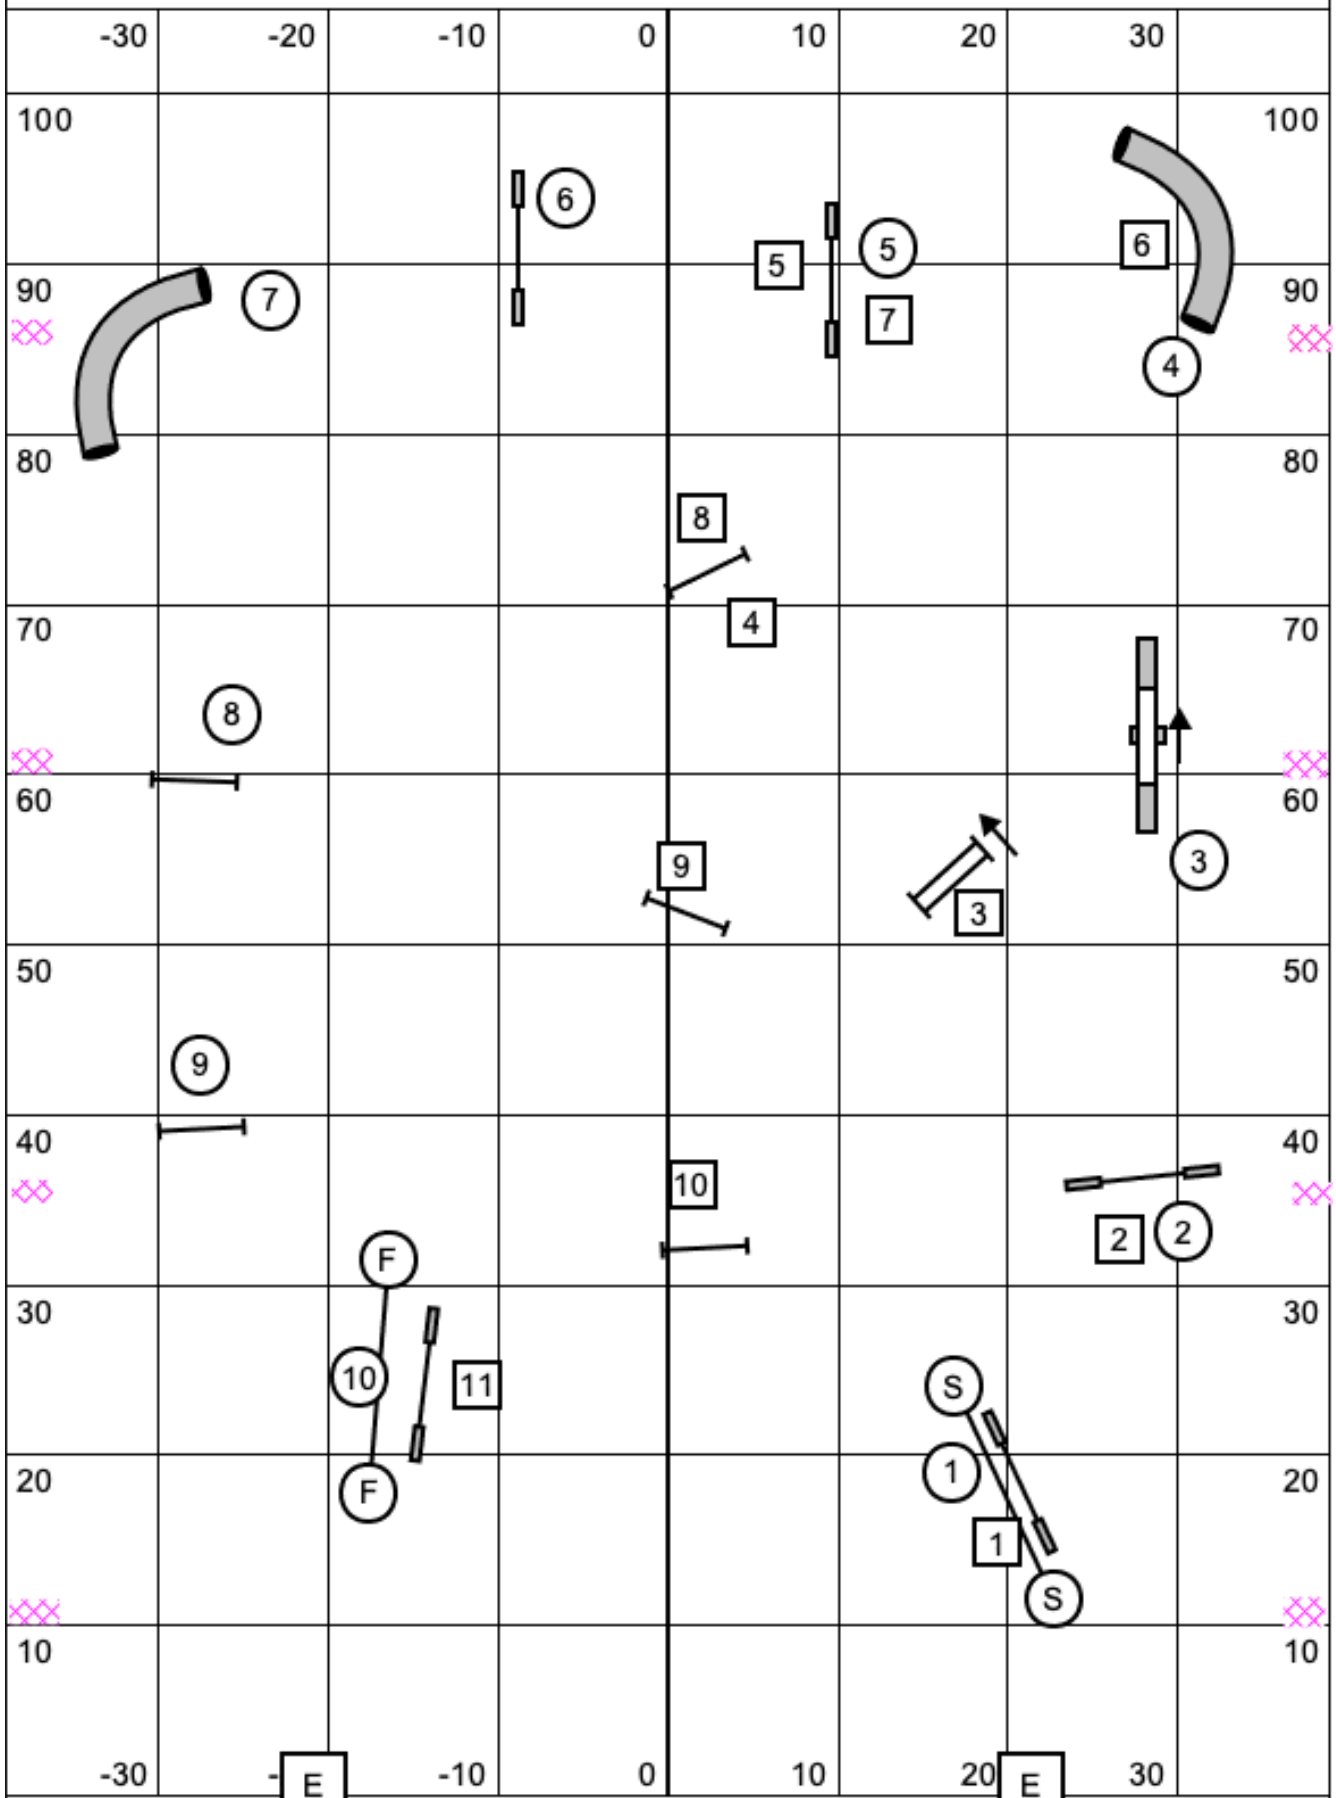

COLORS LEVELS 1,2

Colors Levels 12
Judged by: Nick Sparks
May 16, 2021
Bella Rose Group
Lewisberry, PA.