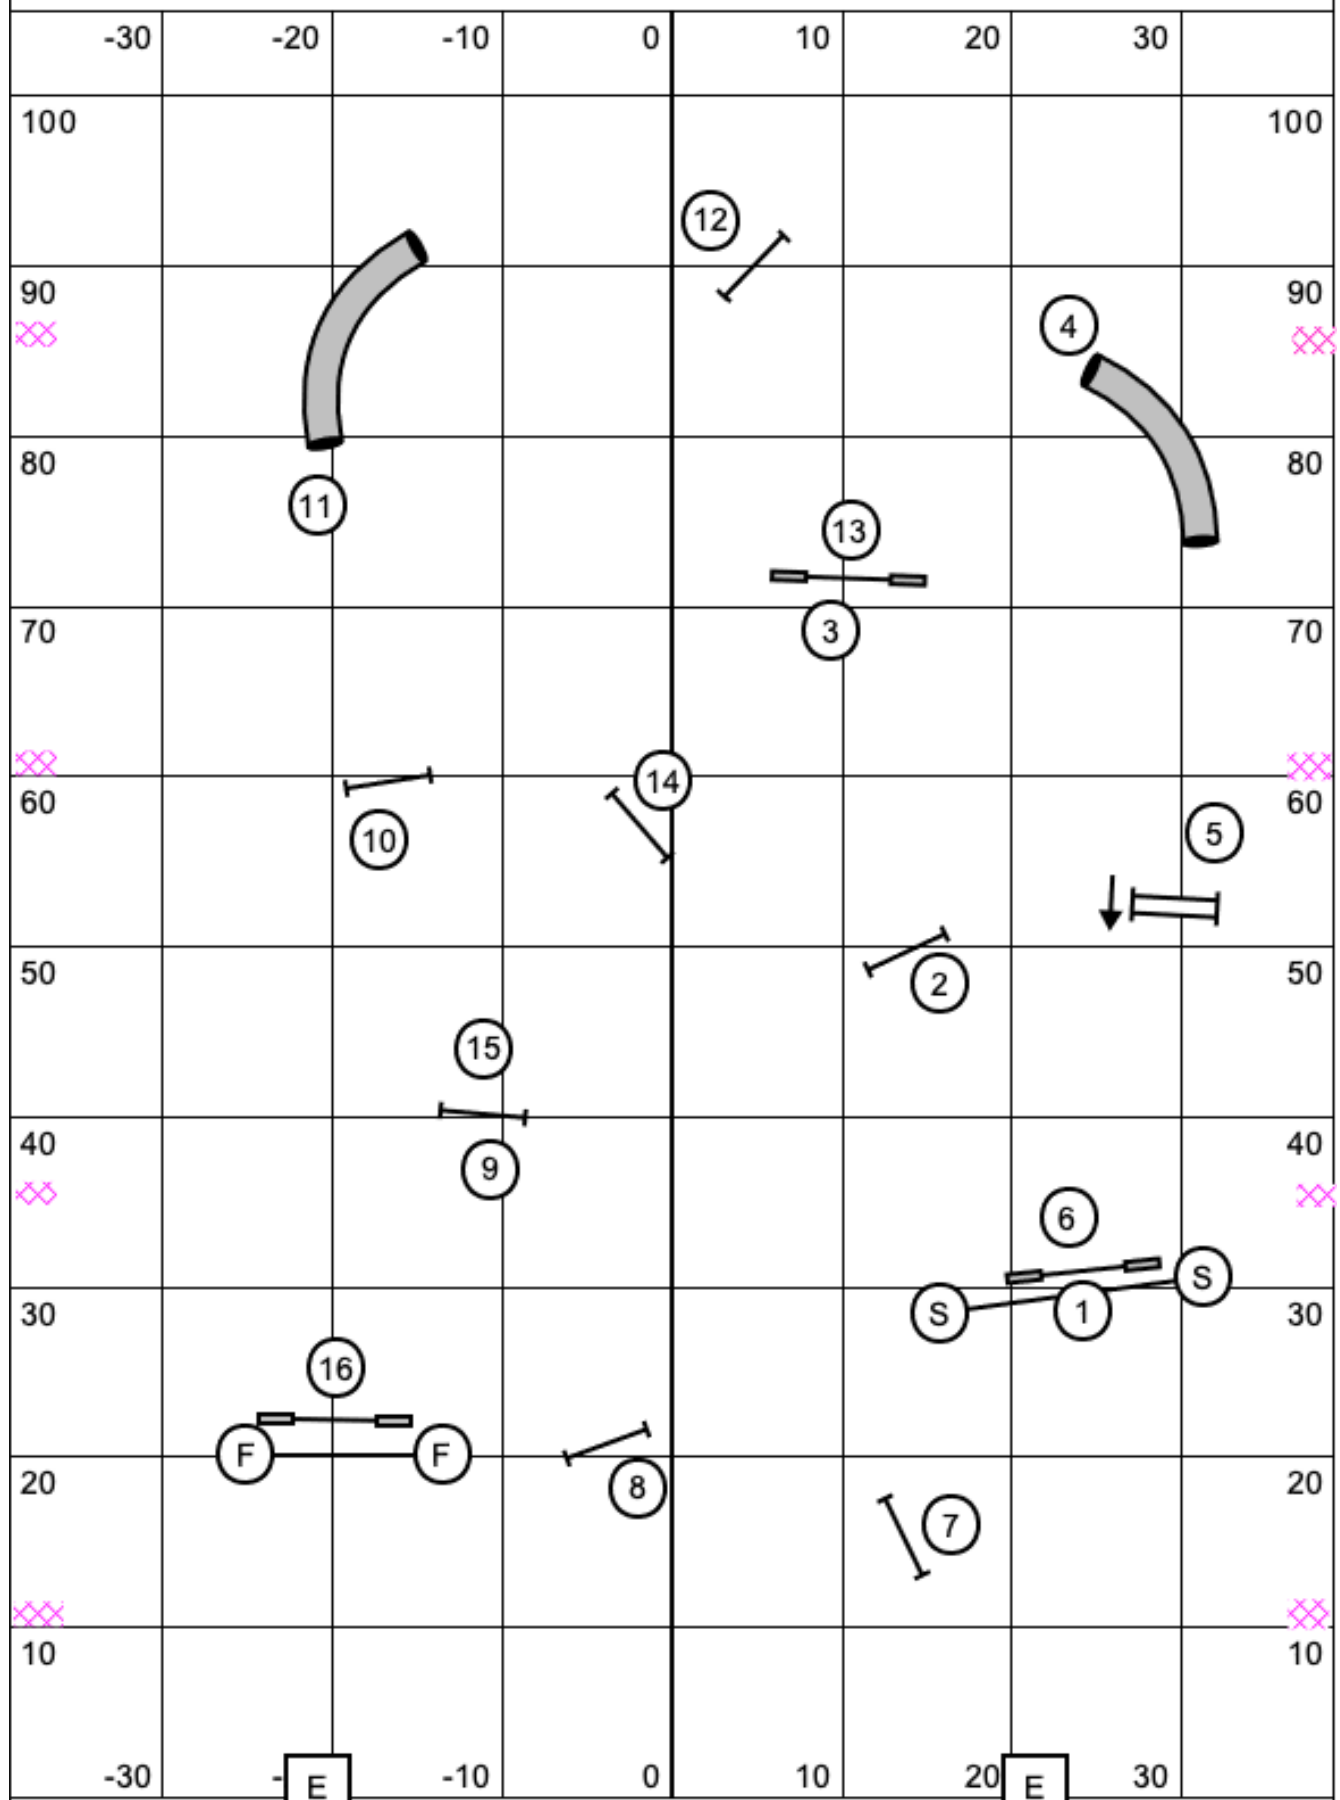

JUMPERS LEVELS 1,2 Rd1

Jumpers Levels 12 - Rd1
Judged by: Nick Sparks
May 16, 2021
Bella Rose Group
Lewisberry, PA.