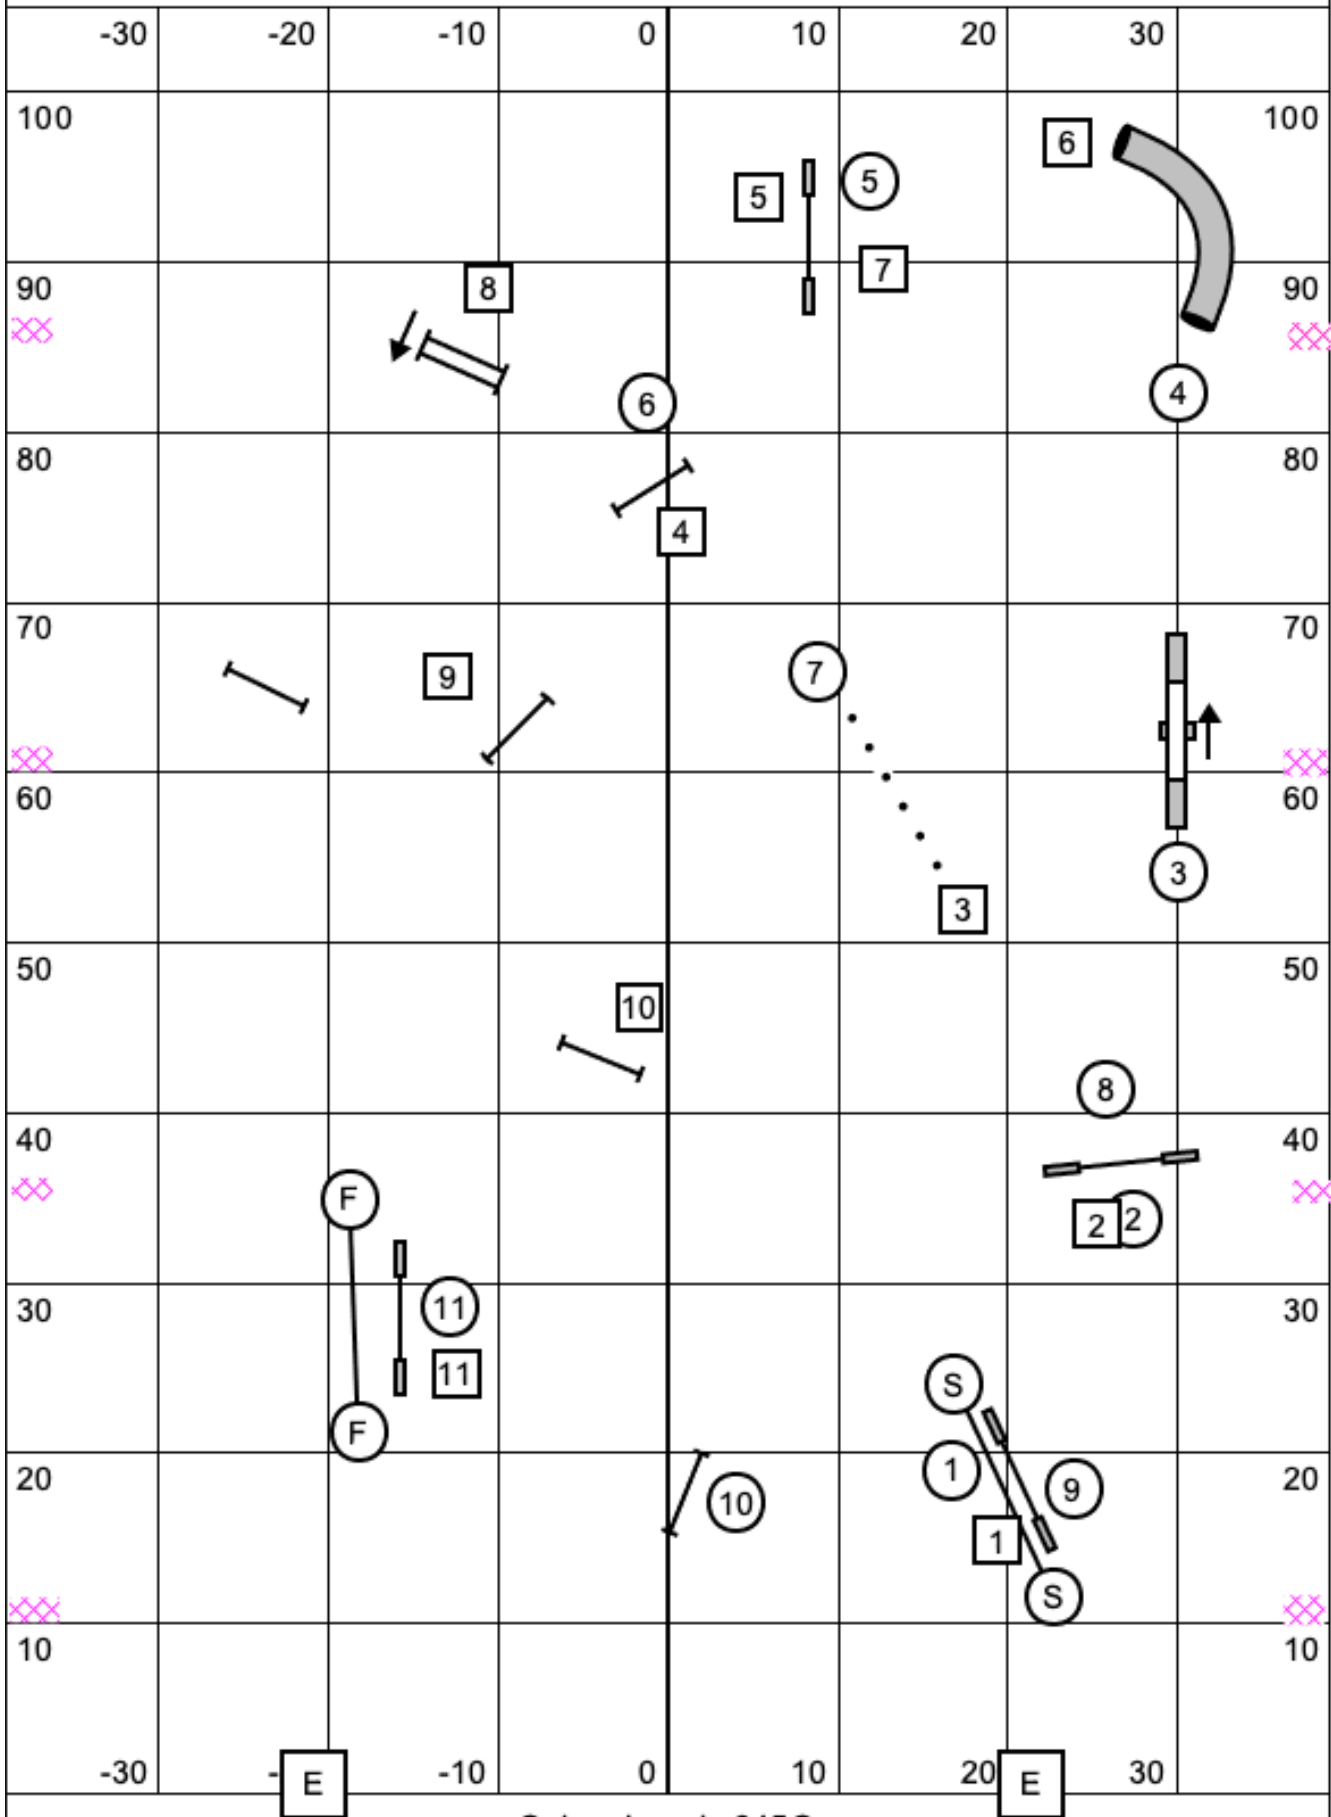

JACKPOT ALL LEVELS

Briefing:
 Everything may be taken twice for points.
 Jackpot MUST be accomplished before first horn.
 Both Jackpots may be attempted for points
 A Jackpot is started with the first obstacle of that Jackpot is attempted.
 The Jackpots are bi-directional meaning either side of the box and either end.
 The numbers are only there to explain serpentine or threadle.
 1,2,3 = 20 points
 A,B,C = 15 points
 Table worth 5 points
 One Jackpot is required for a qualifying score

Points Needed:
 L1 = 32, L2 = 36, L3 = 40, L45C = 44
 E&S are two points fewer

Jackpot All Levels
 Judged by: Nick Sparks
 May 16, 2021
 Bella Rose Group
 Lewisberry, PA.

COLORS LEVELS 3,4,5,C

Colors Levels 345C
 Judged by: Nick Sparks
 May 16, 2021
 Bella Rose Group
 Lewisberry, PA.