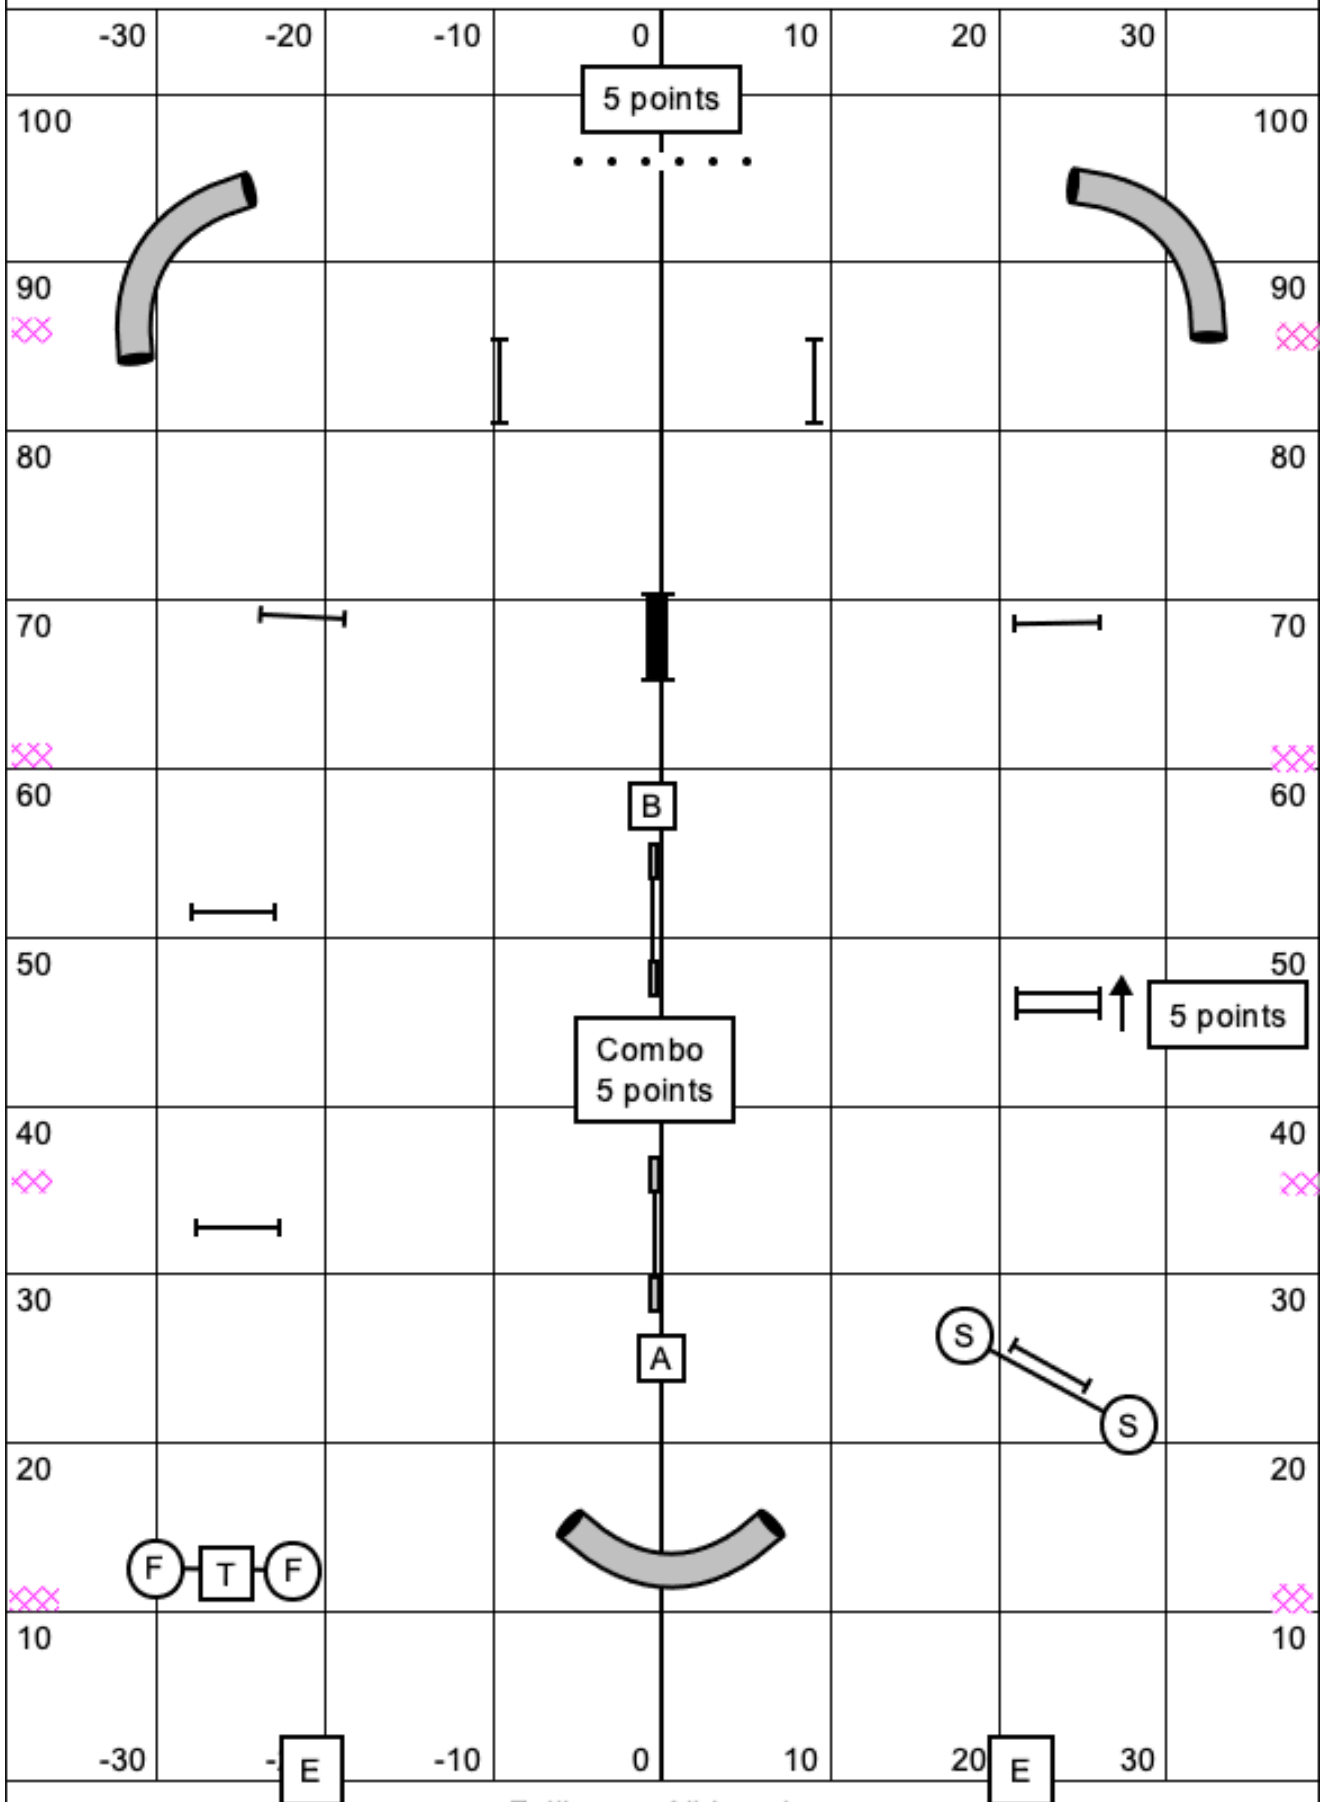

FULLHOUSE

Fullhouse All Levels
 Judged by: Nick Sparks
 May 14, 2021
 Bella Rose Group
 Lewisberry, PA.

FullHouse Points Needed:
 45C - 25/23
 3 - 23/21
 2 - 21/19
 1 - 19/17
 RV/ES

Standard 45C

Standard Levels 45C
 Judged by: Nick Sparks
 May 14, 2021
 Bella Rose Group
 Lewisberry, PA.

Snooker Points Needed:
 45C - 32/30
 3 - 30/28
 2 - 28/26
 1 - 26/24
 RV/ES

SNOOKER 345C Round 2

Snooker 345C Round 2
 Judged by: Nick Sparks
 May 14, 2021
 Bella Rose Group
 Lewisberry, PA.

Snooker Points Needed:
 45C - 32/30
 3 - 30/28
 2 - 28/26
 1 - 26/24
 RV/ES

SNOOKER 12 Round 1

Snooker 12 Round 1
 Judged by: Nick Sparks
 May 14, 2021
 Bella Rose Group
 Lewisberry, PA.

Snooker Points Needed:
 45C - 32/30
 3 - 30/28
 2 - 28/26
 1 - 26/24
 RV/ES

SNOOKER 12 Round 2