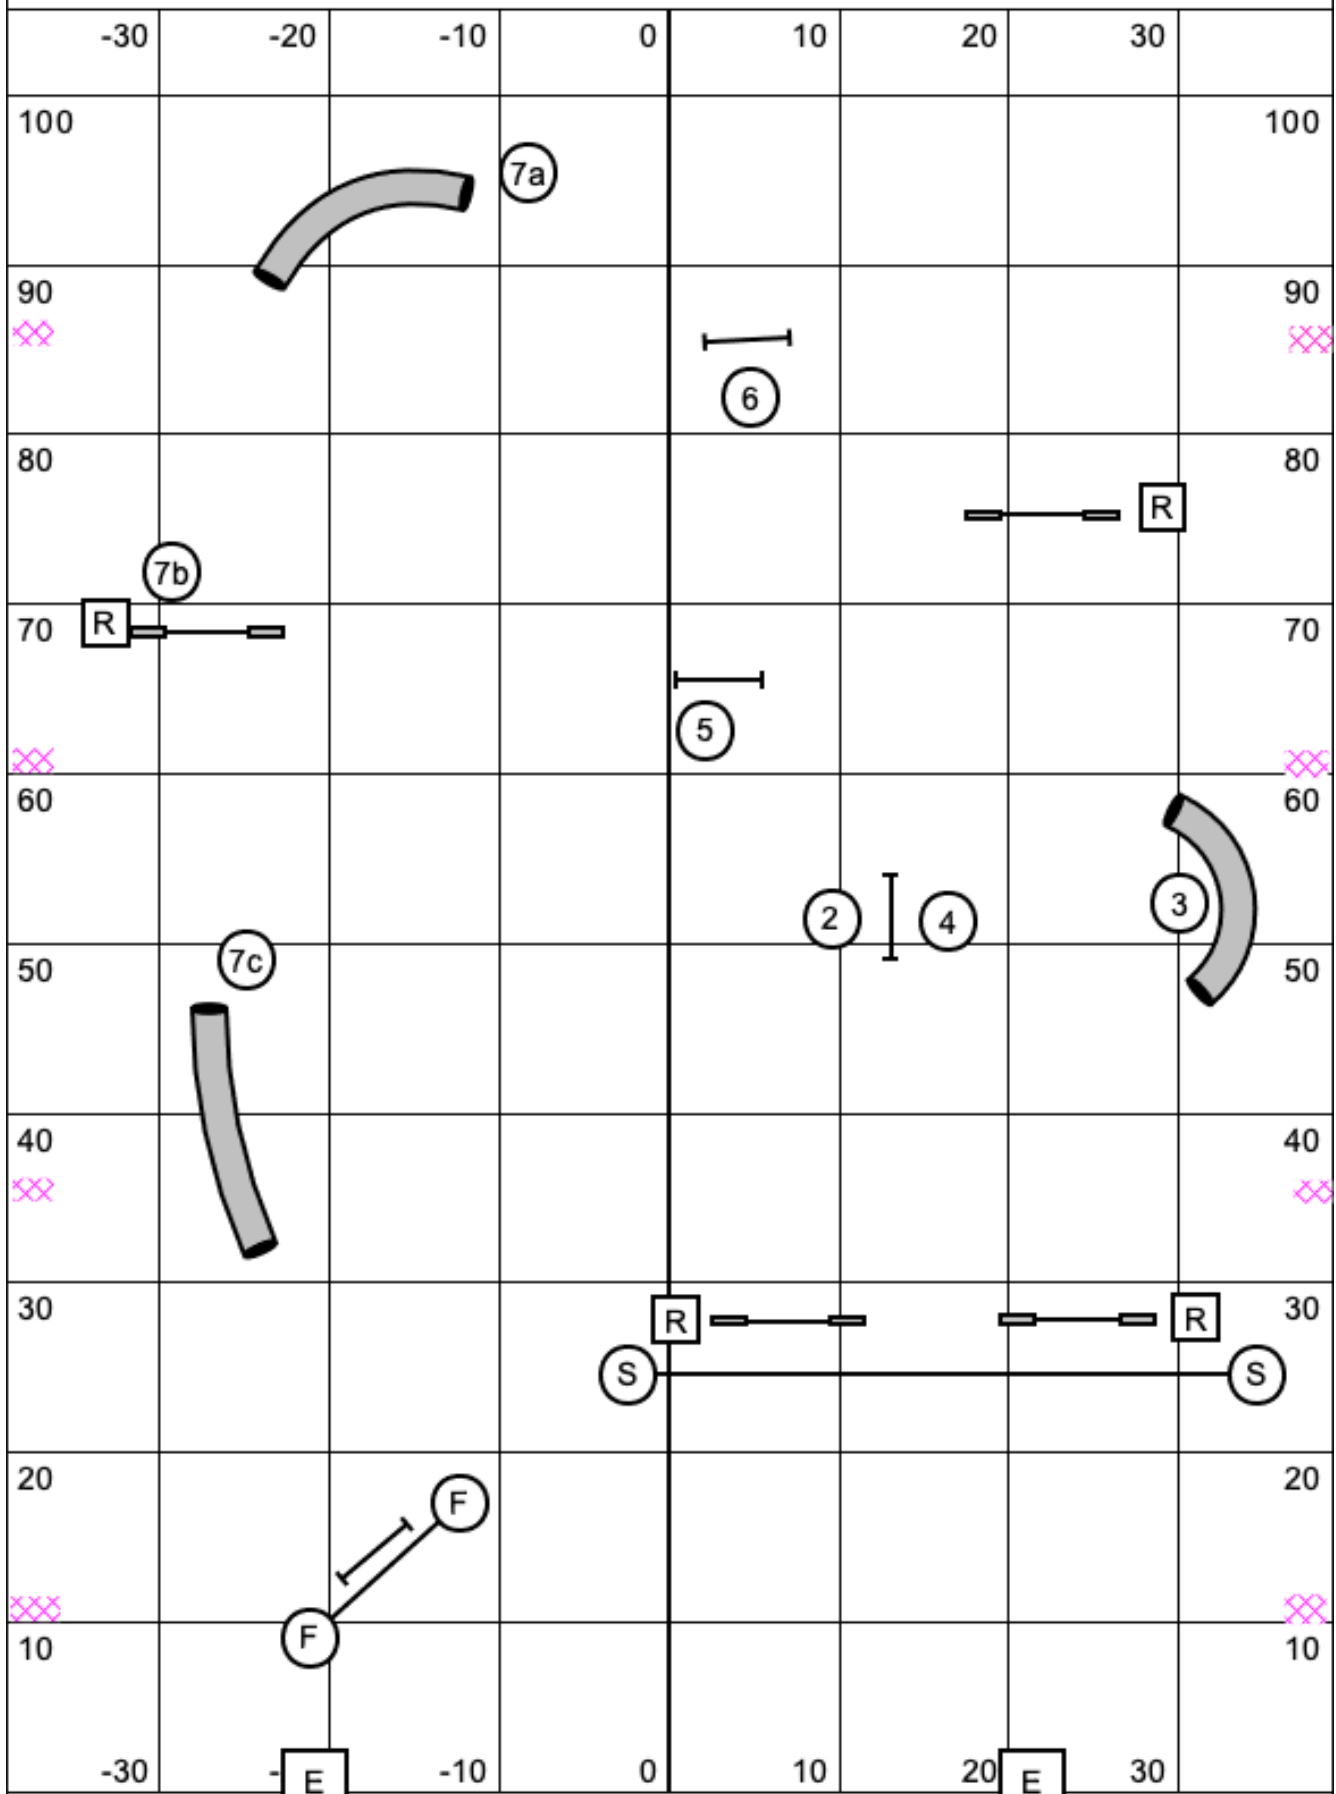

Snooker Points Needed:
 45C - 32/30
 3 - 30/28
 2 - 28/26
 1 - 26/24
 RV/ES

SNOOKER 345C Round 2

Snooker 345C Round 2
 Judged by: Nick Sparks
 May 14, 2021
 Bella Rose Group
 Lewisberry, PA.

Snooker Points Needed:
 45C - 32/30
 3 - 30/28
 2 - 28/26
 1 - 26/24
 RV/ES

SNOOKER 12 Round 1

Snooker 12 Round 1
 Judged by: Nick Sparks
 May 14, 2021
 Bella Rose Group
 Lewisberry, PA.

Snooker Points Needed:
 45C - 32/30
 3 - 30/28
 2 - 28/26
 1 - 26/24
 RV/ES

SNOOKER 12 Round 2