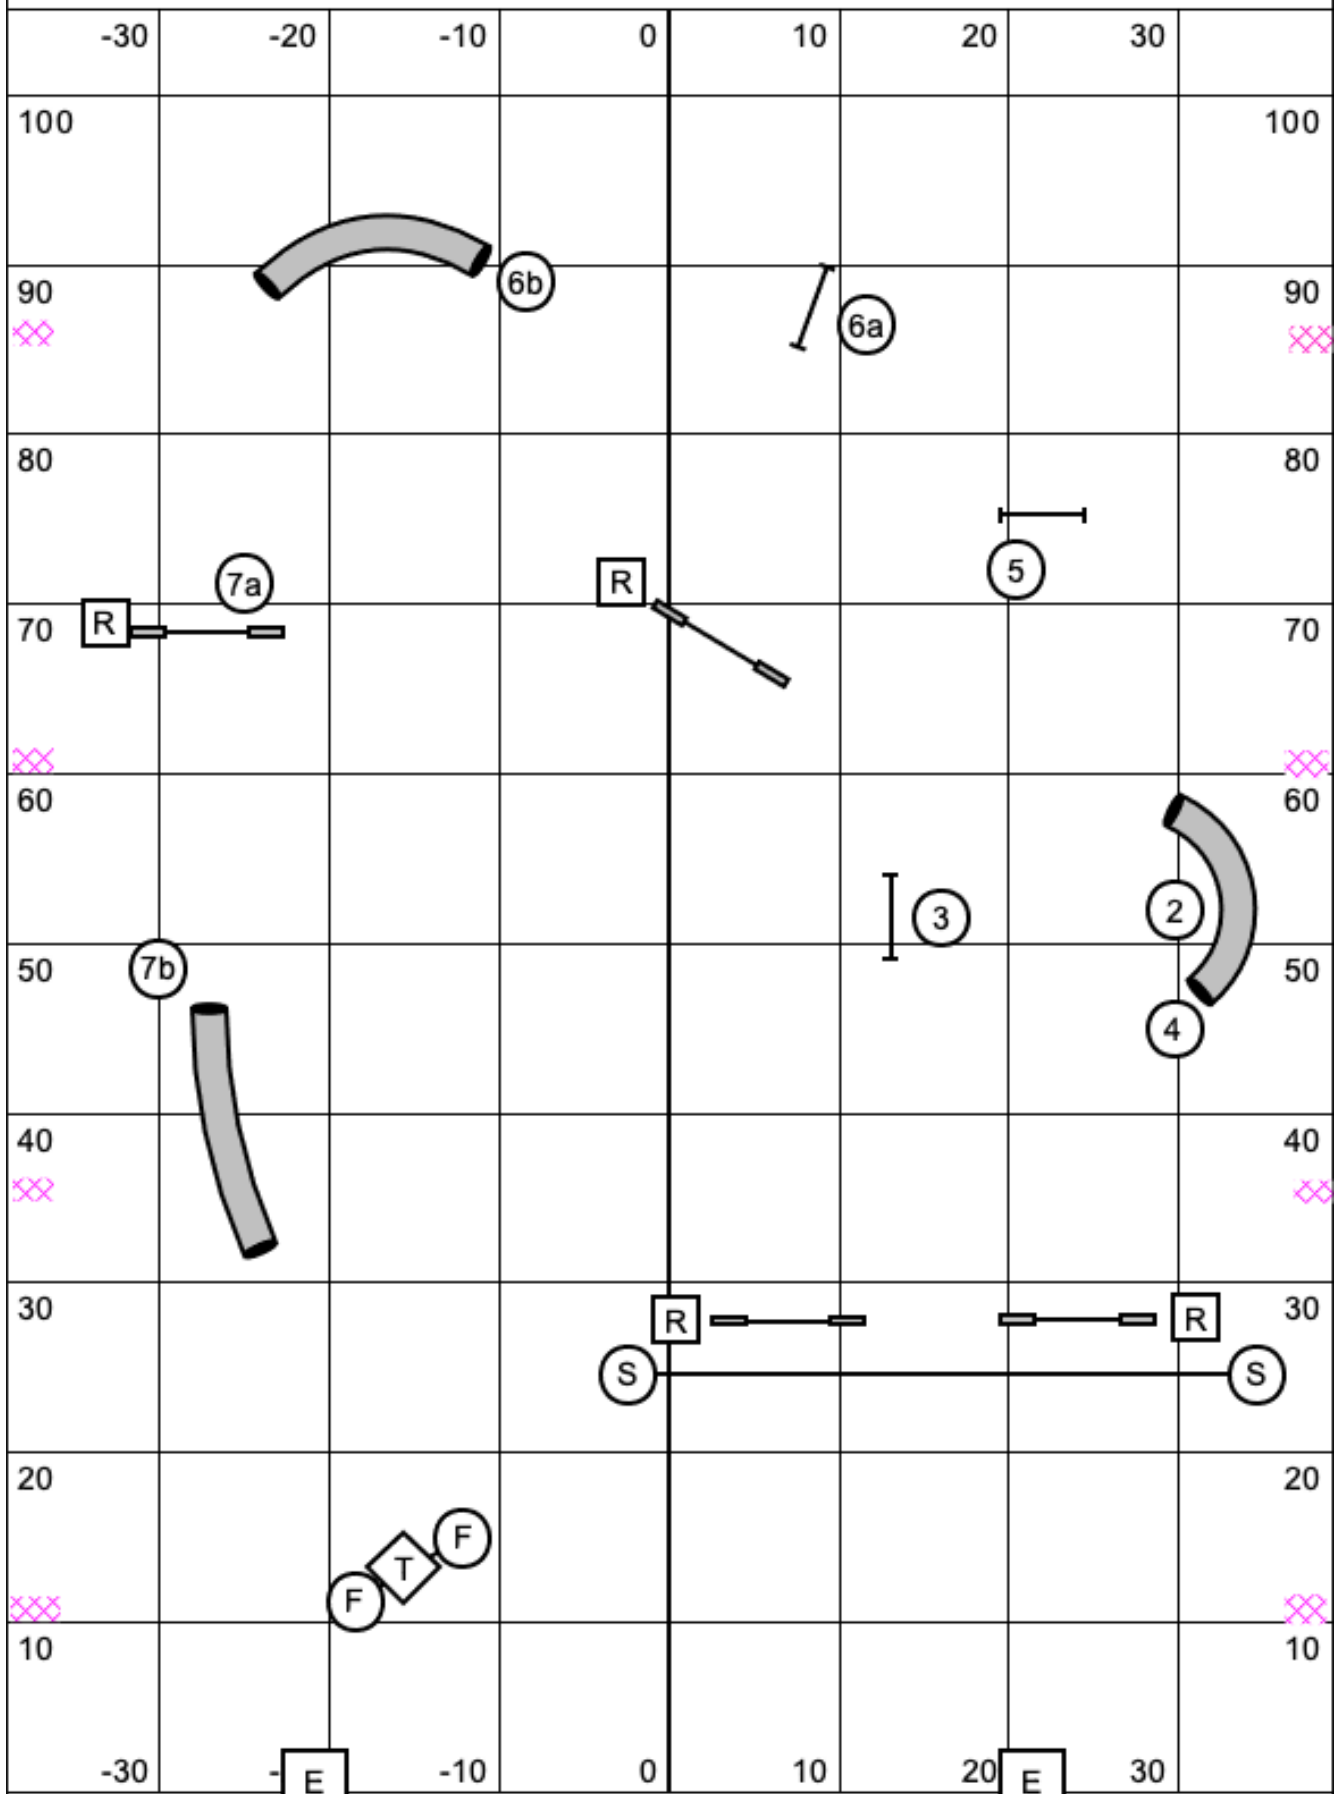

Snooker Points Needed:
 45C - 32/30
 3 - 30/28
 2 - 28/26
 1 - 26/24
 RV/ES

SNOOKER 345C Round 2

Snooker 345C Round 2
 Judged by: Nick Sparks
 May 14, 2021
 Bella Rose Group
 Lewisberry, PA.

Snooker Points Needed:
 45C - 32/30
 3 - 30/28
 2 - 28/26
 1 - 26/24
 RV/ES

SNOOKER 12 Round 1

Snooker 12 Round 1
 Judged by: Nick Sparks
 May 14, 2021
 Bella Rose Group
 Lewisberry, PA.

Snooker Points Needed:
 45C - 32/30
 3 - 30/28
 2 - 28/26
 1 - 26/24
 RV/ES

SNOOKER 12 Round 2