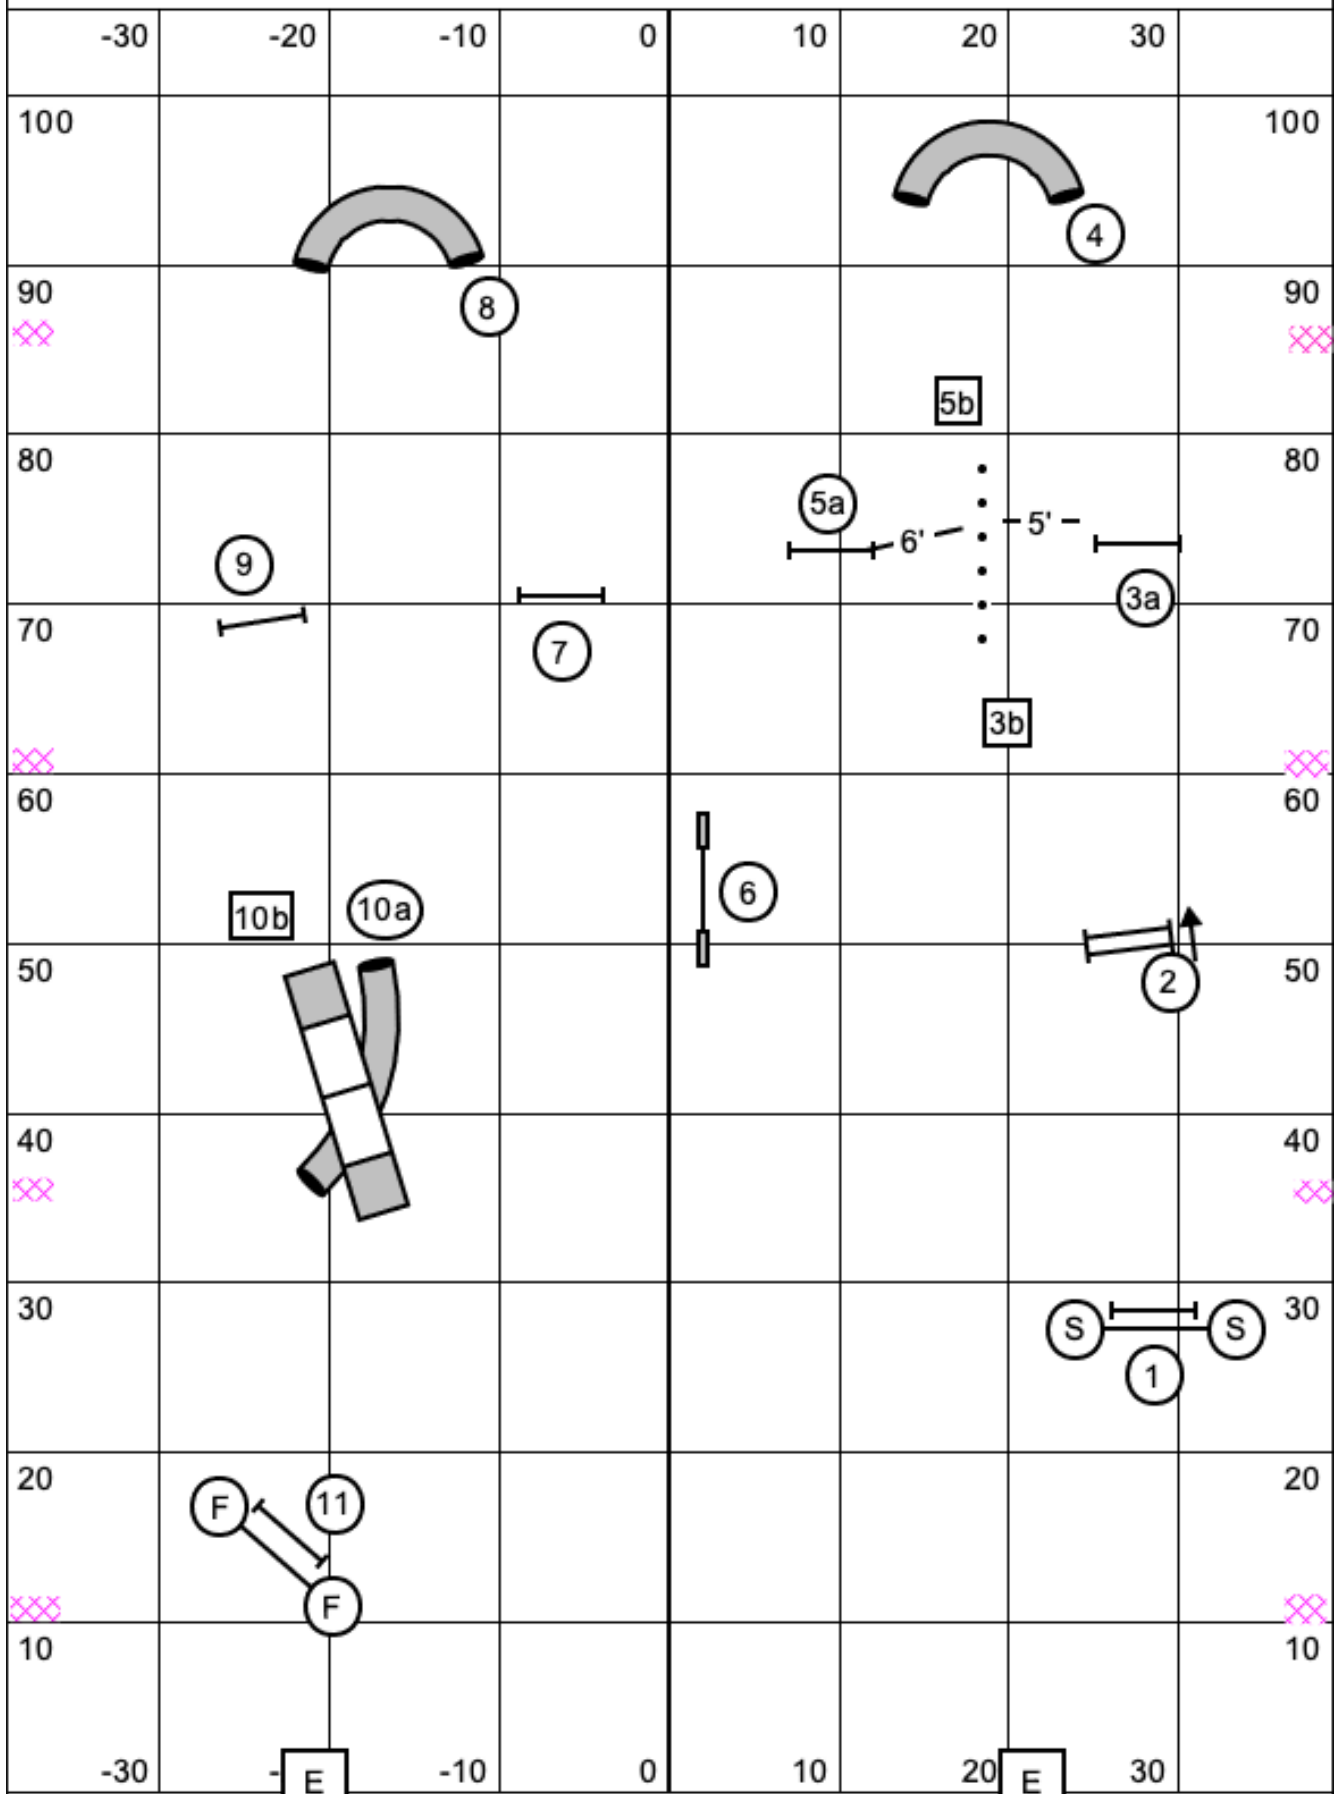

Wildcard 345C

Wildcard Level 345C
Judged by: Nick Sparks
May 14, 2021
Bella Rose Group
Lewisberry, PA.