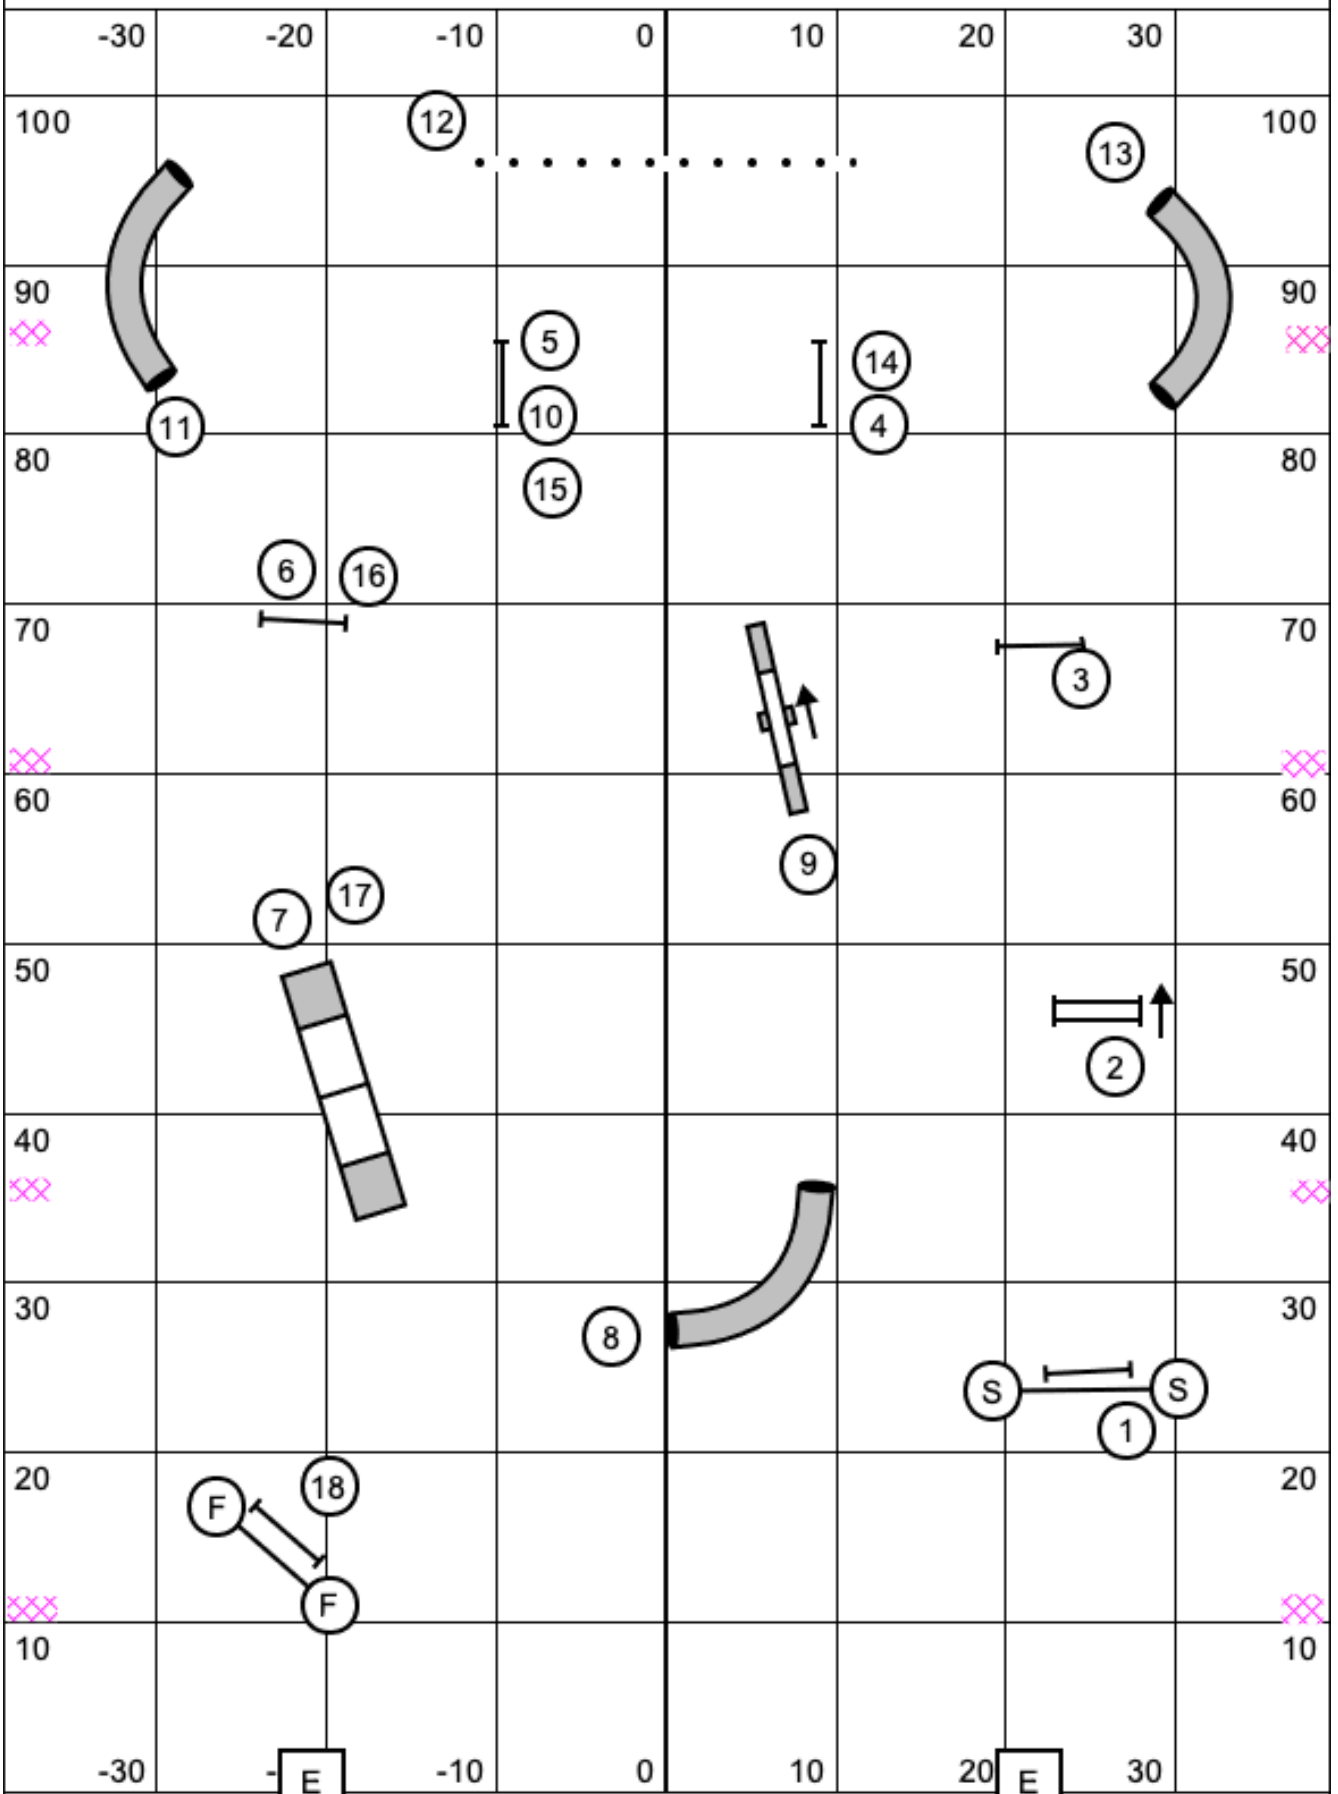

Standard 3

Standard Levels 3
Judged by: Nick Sparks
May 14, 2021
Bella Rose Group
Lewisberry, PA.