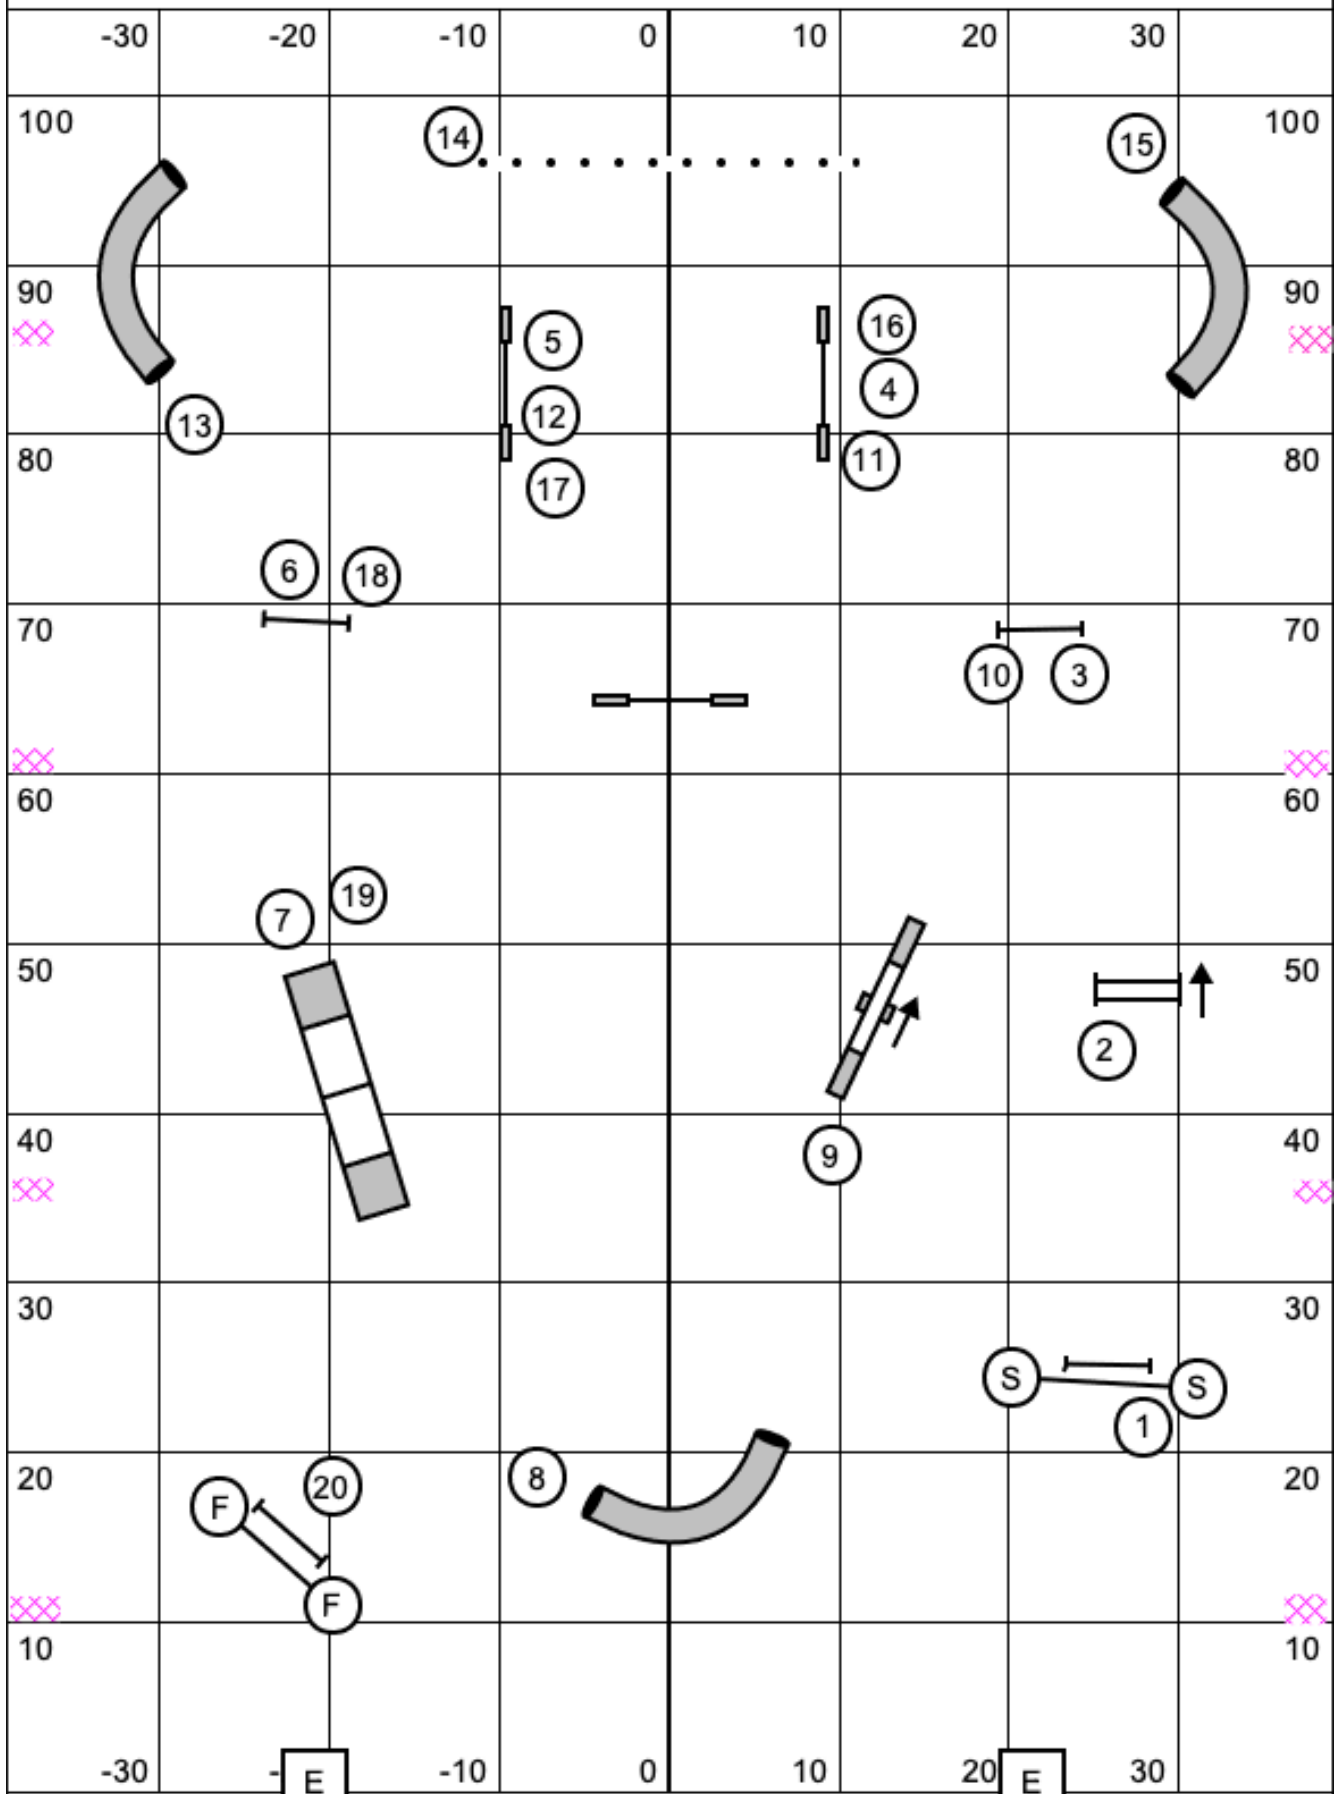

FULLHOUSE

Fullhouse All Levels
 Judged by: Nick Sparks
 May 14, 2021
 Bella Rose Group
 Lewisberry, PA.

FullHouse Points Needed:
 45C - 25/23
 3 - 23/21
 2 - 21/19
 1 - 19/17
 RV/ES

Standard 45C

Standard Levels 45C
 Judged by: Nick Sparks
 May 14, 2021
 Bella Rose Group
 Lewisberry, PA.

Snooker Points Needed:
 45C - 32/30
 3 - 30/28
 2 - 28/26
 1 - 26/24
 RV/ES

SNOOKER 345C Round 2

Snooker 345C Round 2
 Judged by: Nick Sparks
 May 14, 2021
 Bella Rose Group
 Lewisberry, PA.

Snooker Points Needed:
 45C - 32/30
 3 - 30/28
 2 - 28/26
 1 - 26/24
 RV/ES

SNOOKER 12 Round 1

Snooker 12 Round 1
 Judged by: Nick Sparks
 May 14, 2021
 Bella Rose Group
 Lewisberry, PA.

Snooker Points Needed:
 45C - 32/30
 3 - 30/28
 2 - 28/26
 1 - 26/24
 RV/ES

SNOOKER 12 Round 2