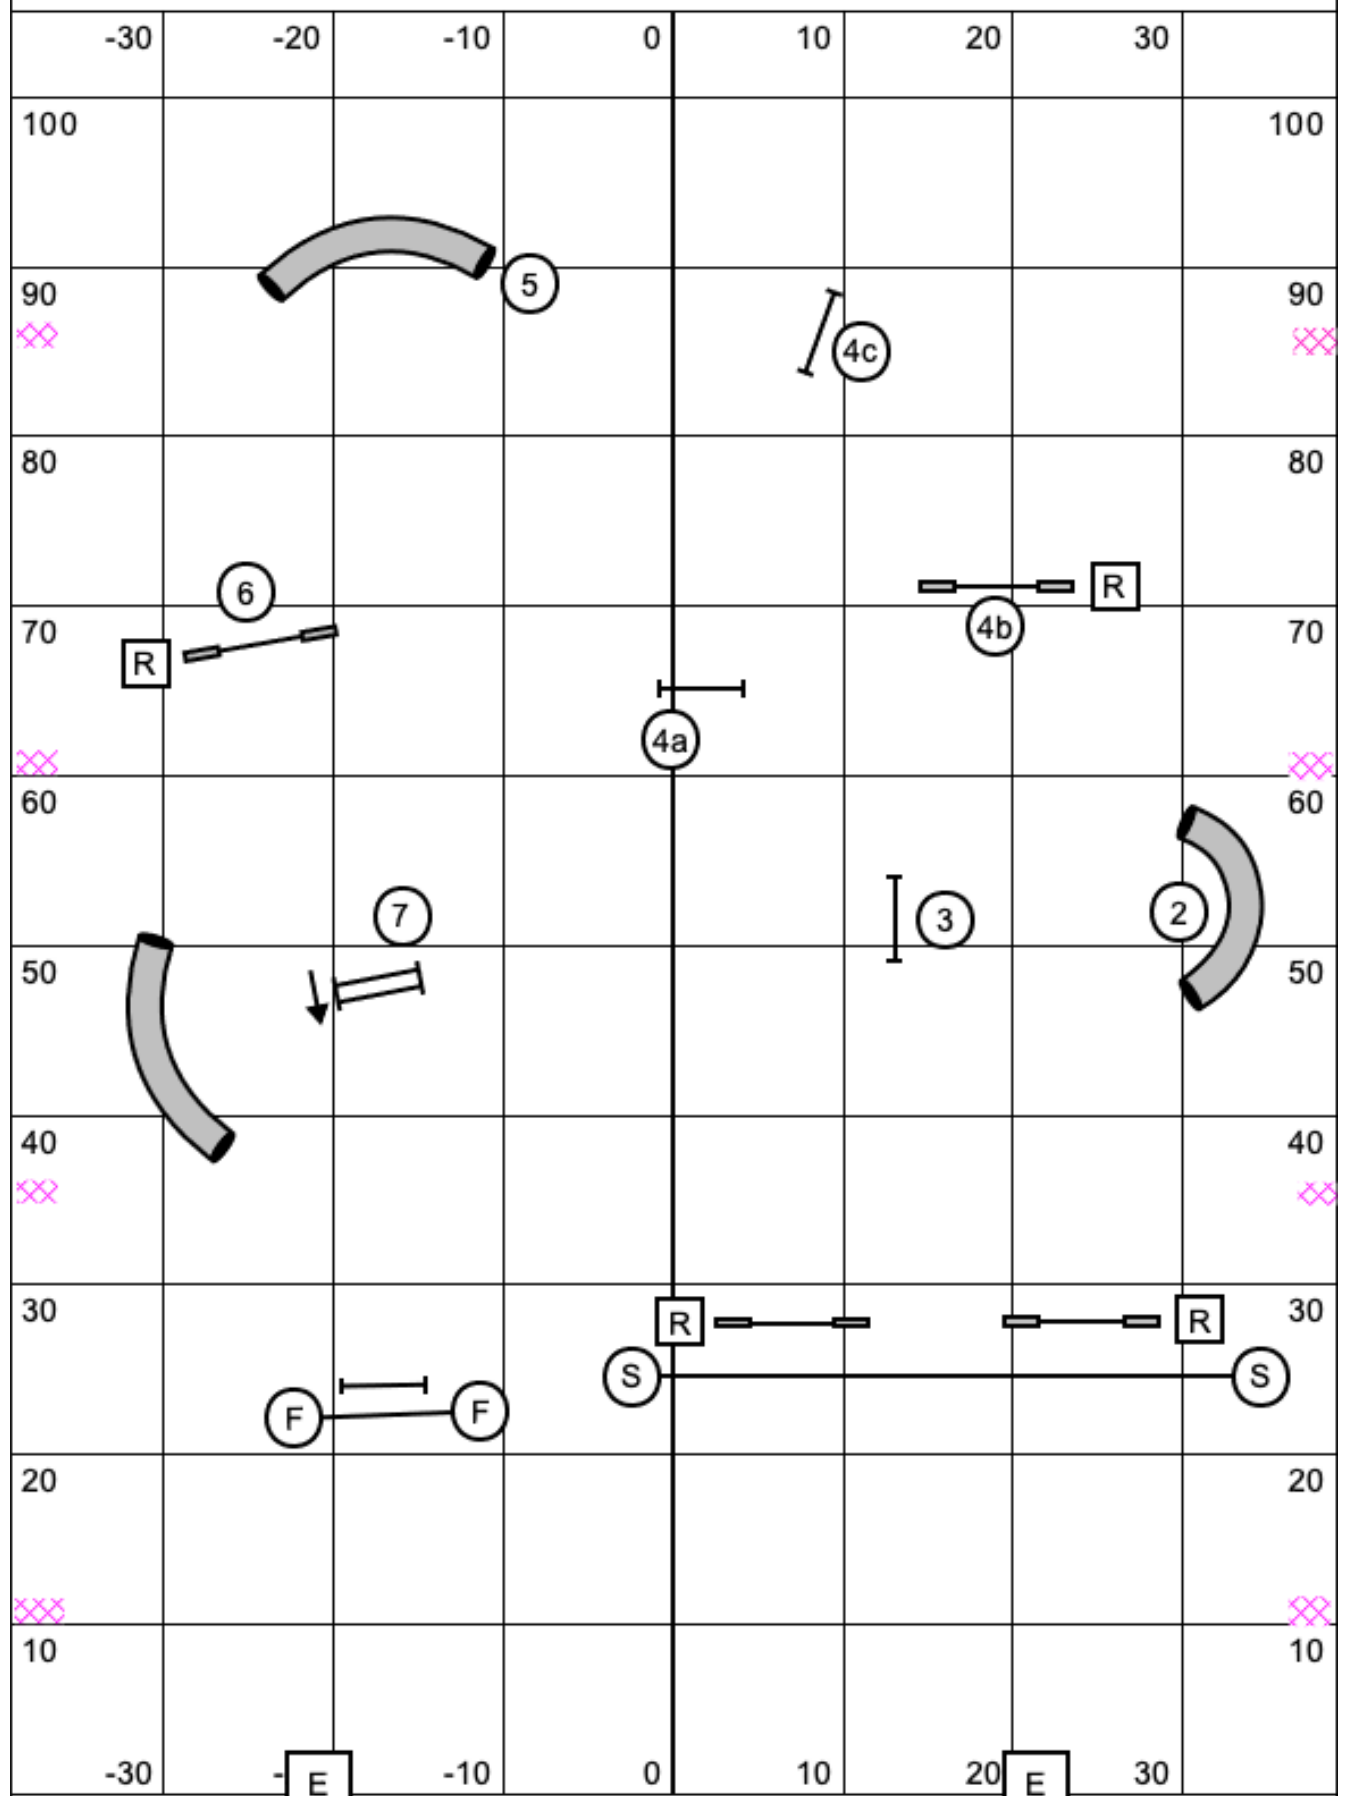

SNOOKER 345C Round 1

Snooker 345C Round 1
Judged by: Nick Sparks
May 14, 2021
Bella Rose Group
Lewisberry, PA.

Snooker Points Needed:
45C - 32/30
3 - 30/28
2 - 28/26
1 - 26/24
RV/ES