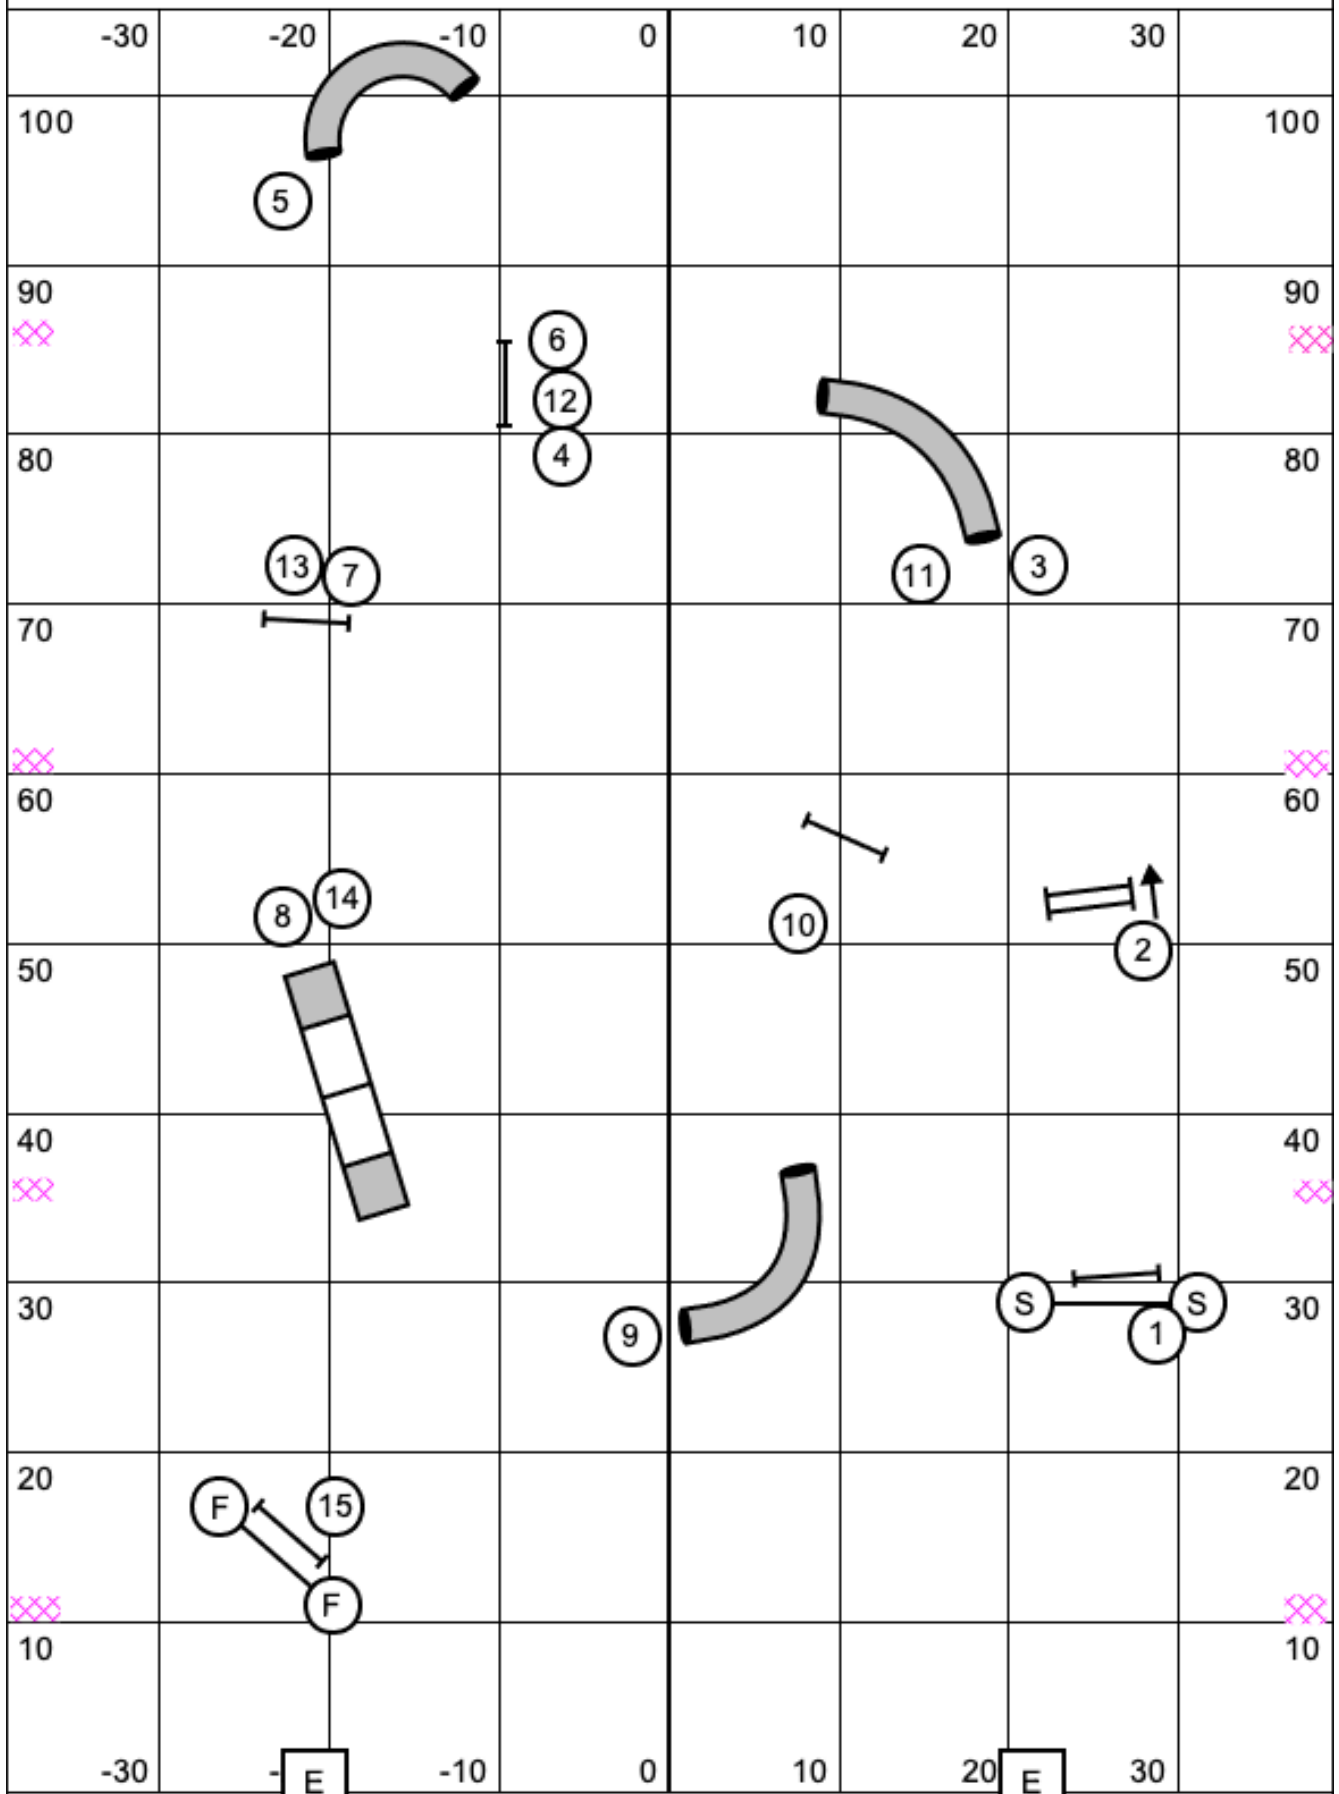

Standard 1

Standard Levels 1
Judged by: Nick Sparks
May 14, 2021
Bella Rose Group
Lewisberry, PA.