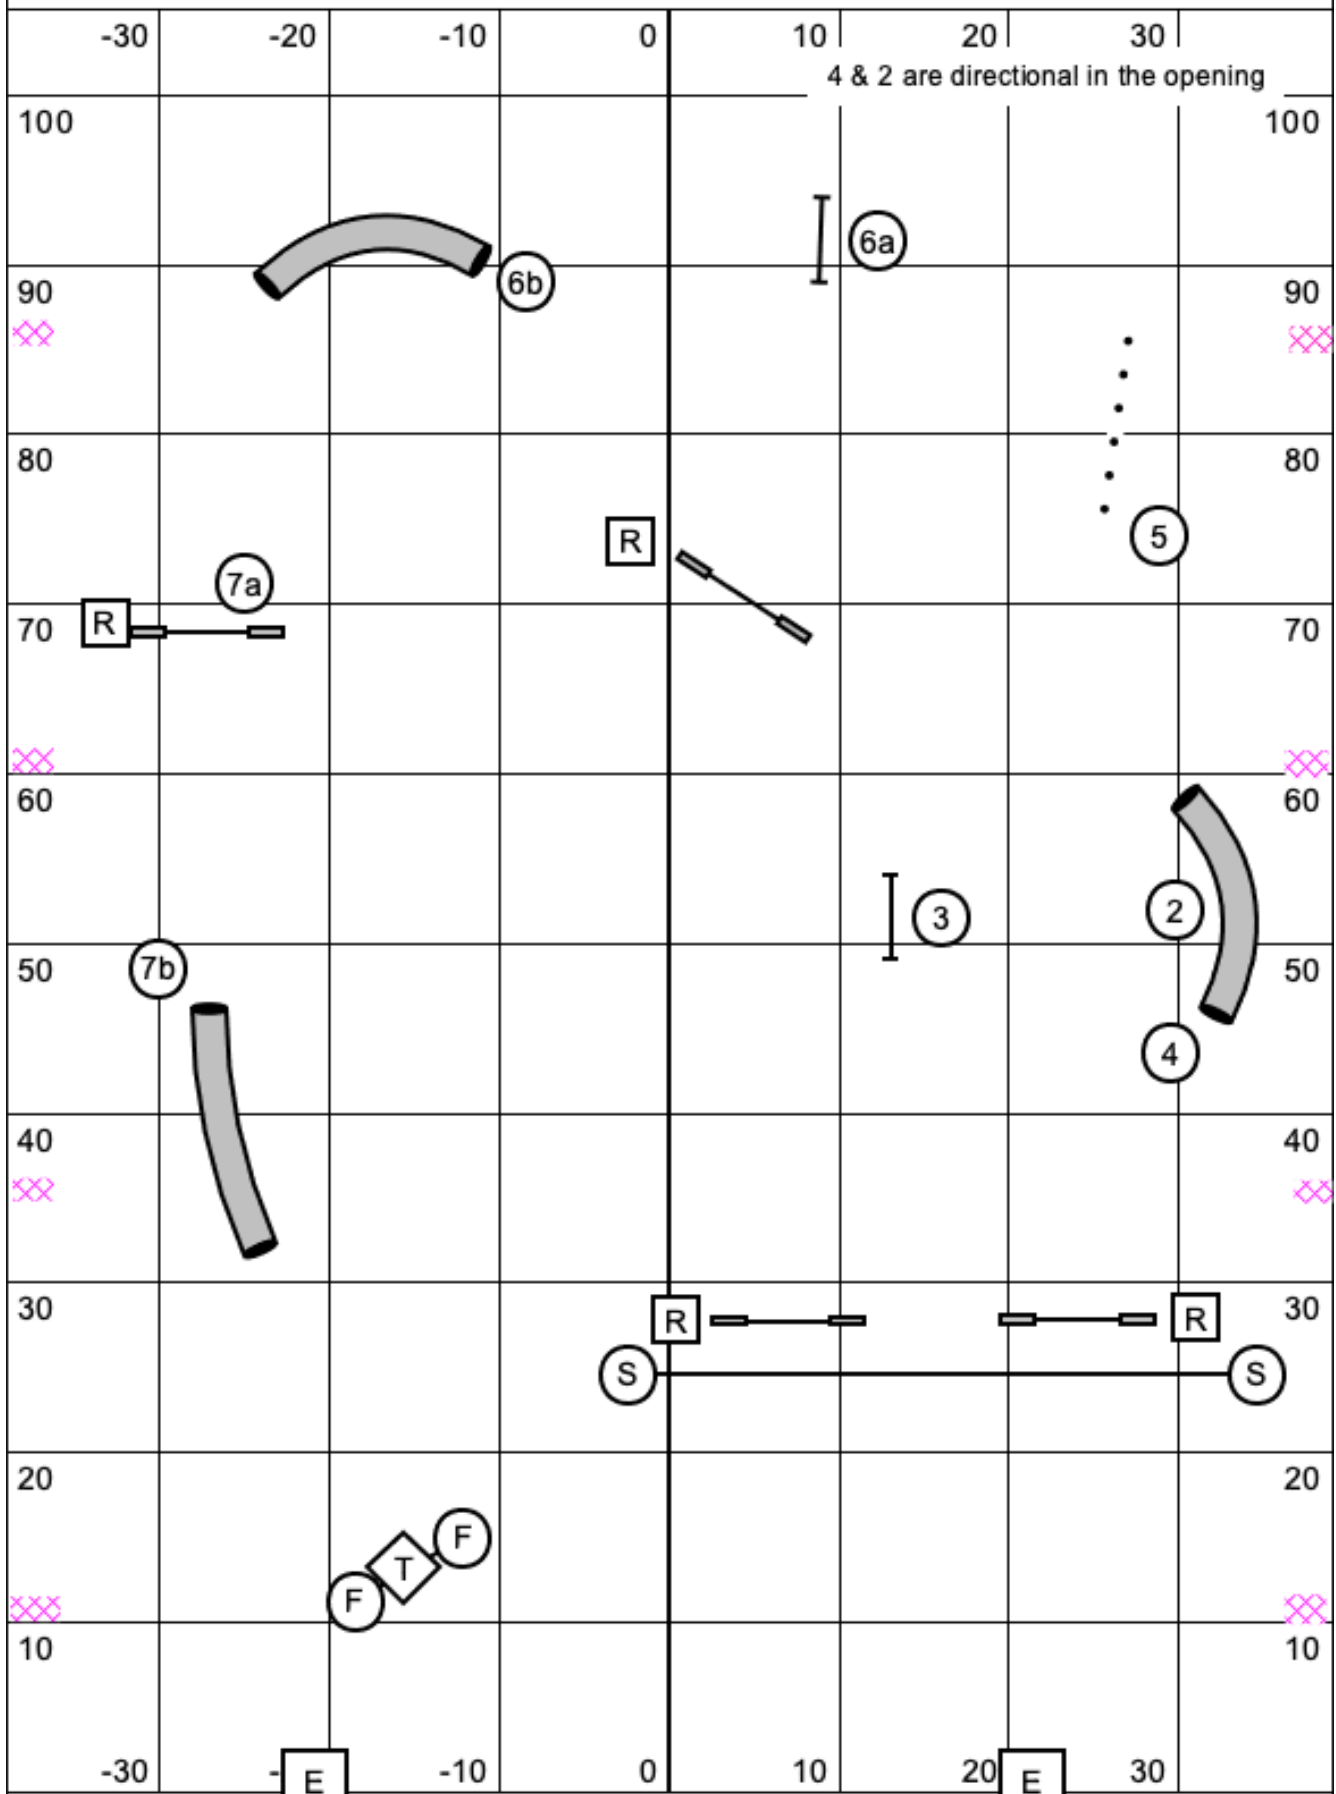

Snooker Points Needed:
 45C - 32/30
 3 - 30/28
 2 - 28/26
 1 - 26/24
 RV/ES

SNOOKER 345C Round 2

Snooker 345C Round 2
 Judged by: Nick Sparks
 May 14, 2021
 Bella Rose Group
 Lewisberry, PA.

Snooker Points Needed:
 45C - 32/30
 3 - 30/28
 2 - 28/26
 1 - 26/24
 RV/ES