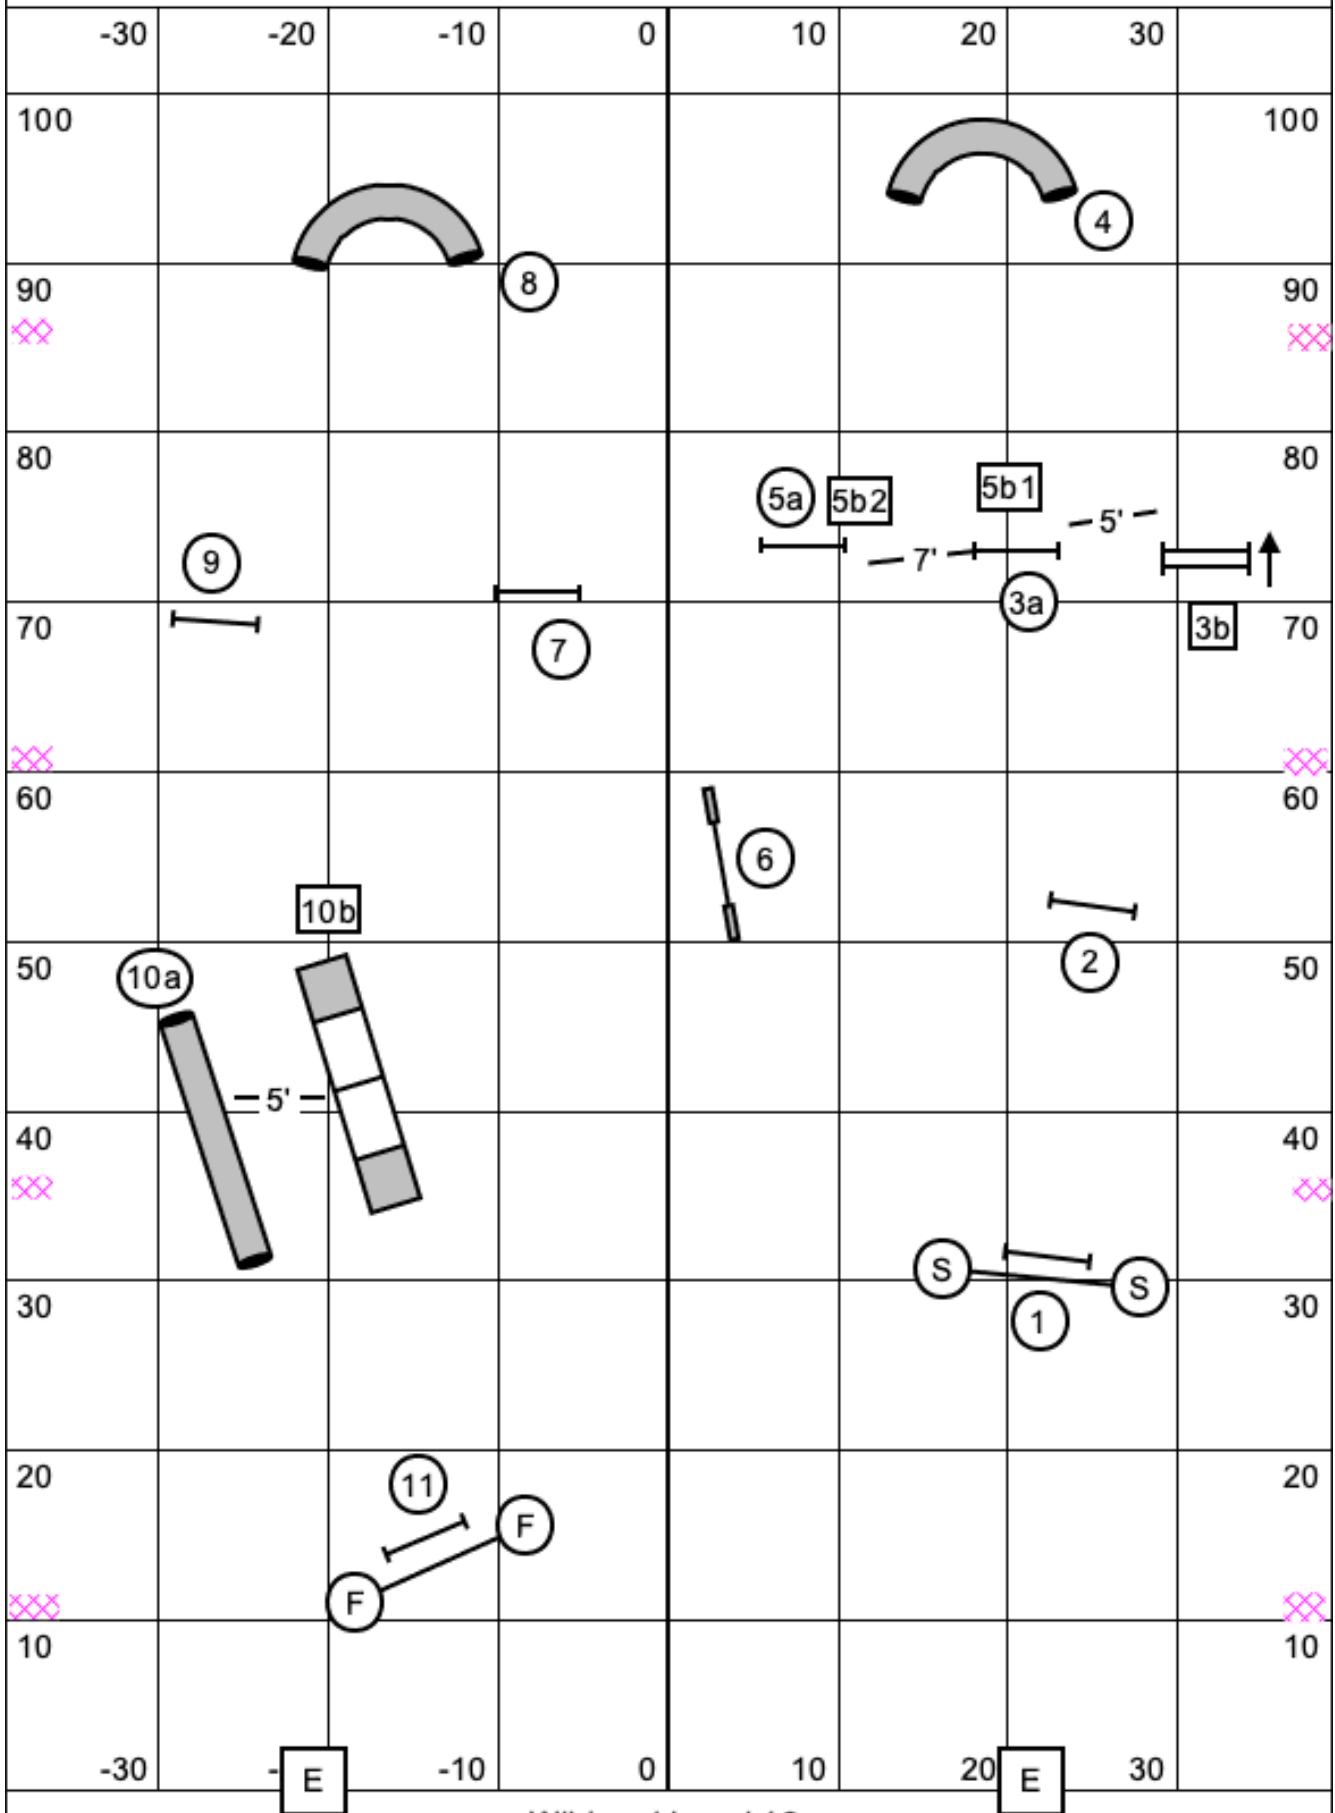

Wildcard 12

Wildcard Level 12
Judged by: Nick Sparks
May 14, 2021
Bella Rose Group
Lewisberry, PA.