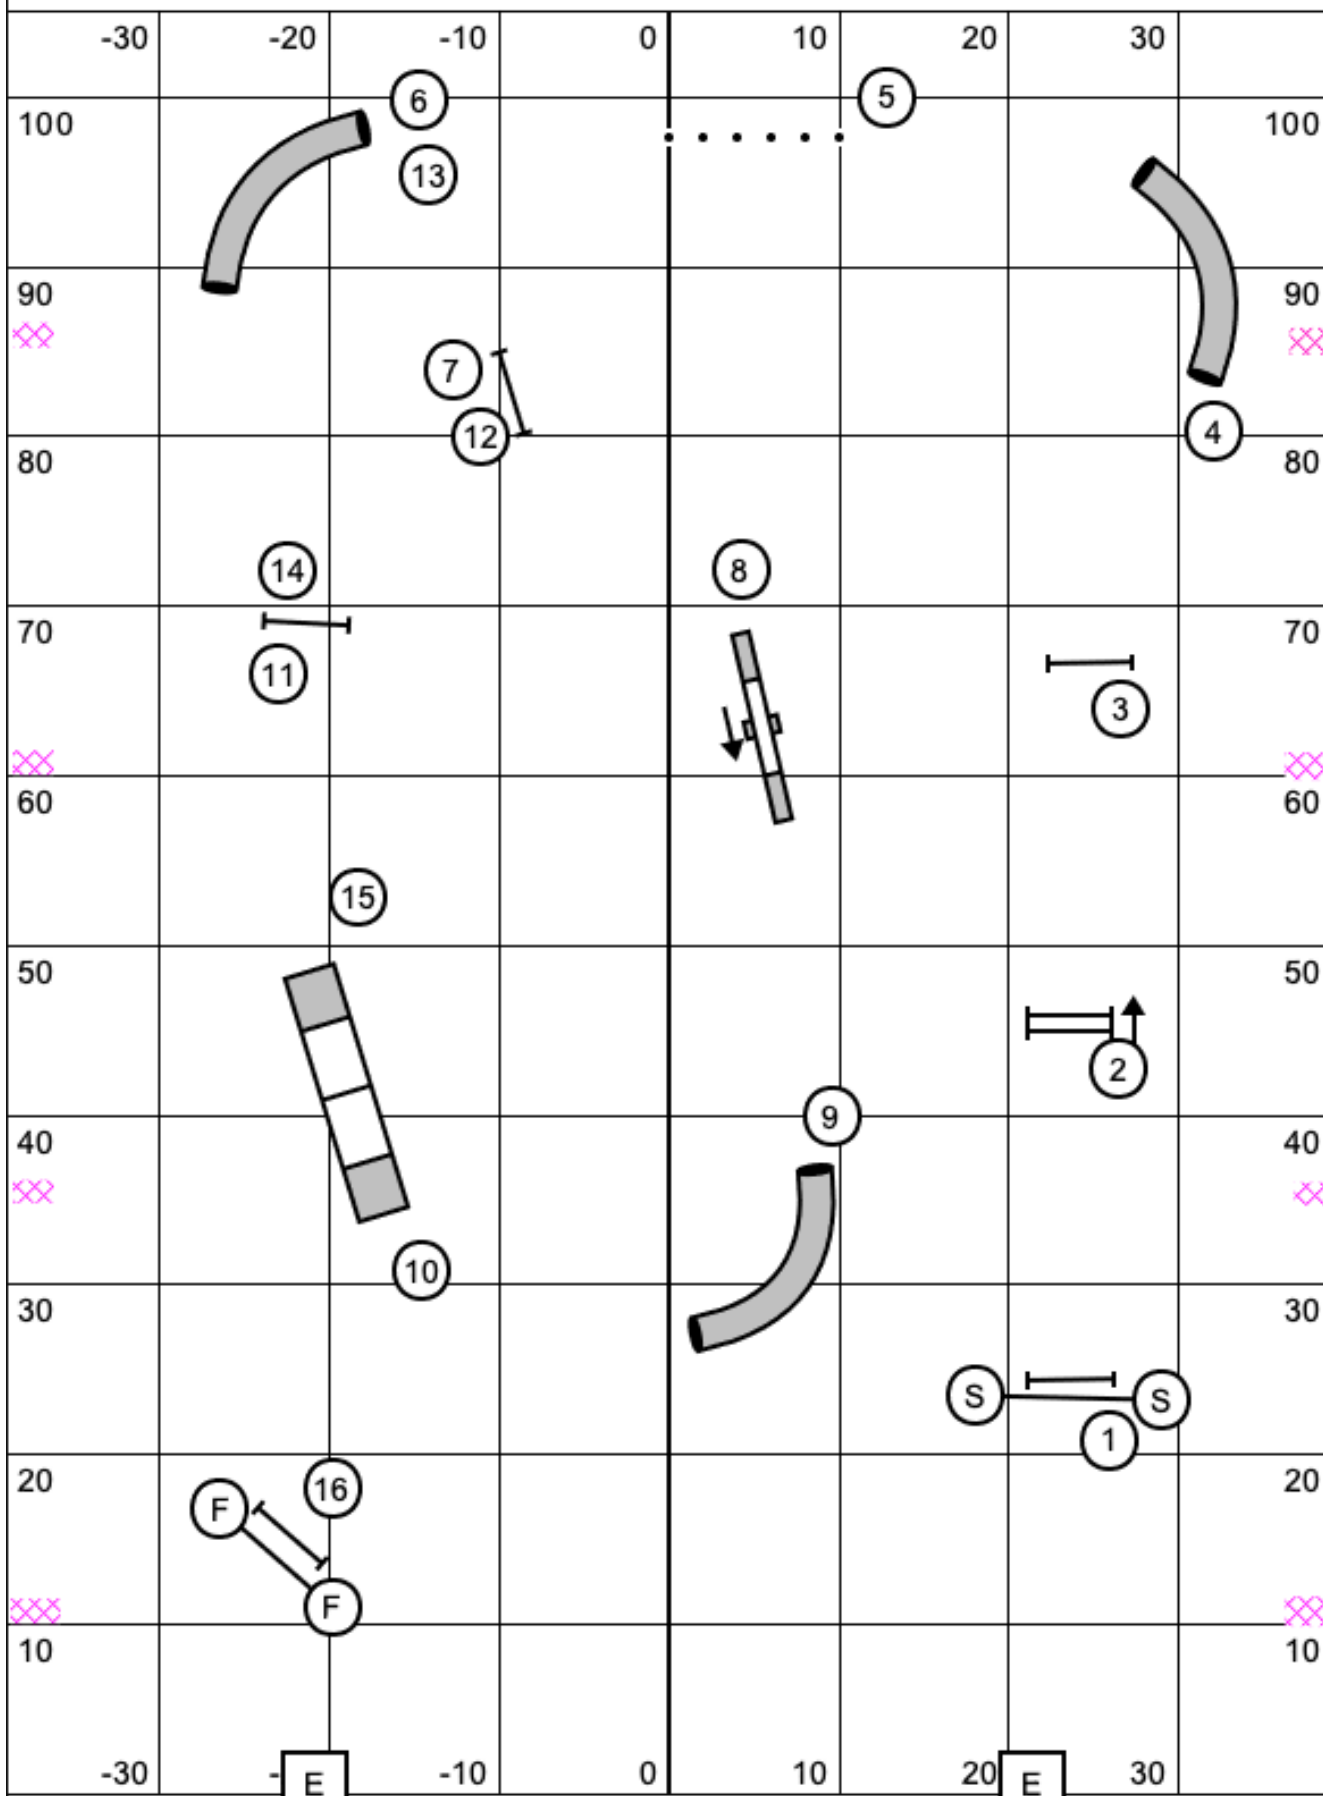

Standard 2

Standard Levels 2
Judged by: Nick Sparks
May 14, 2021
Bella Rose Group
Lewisberry, PA.