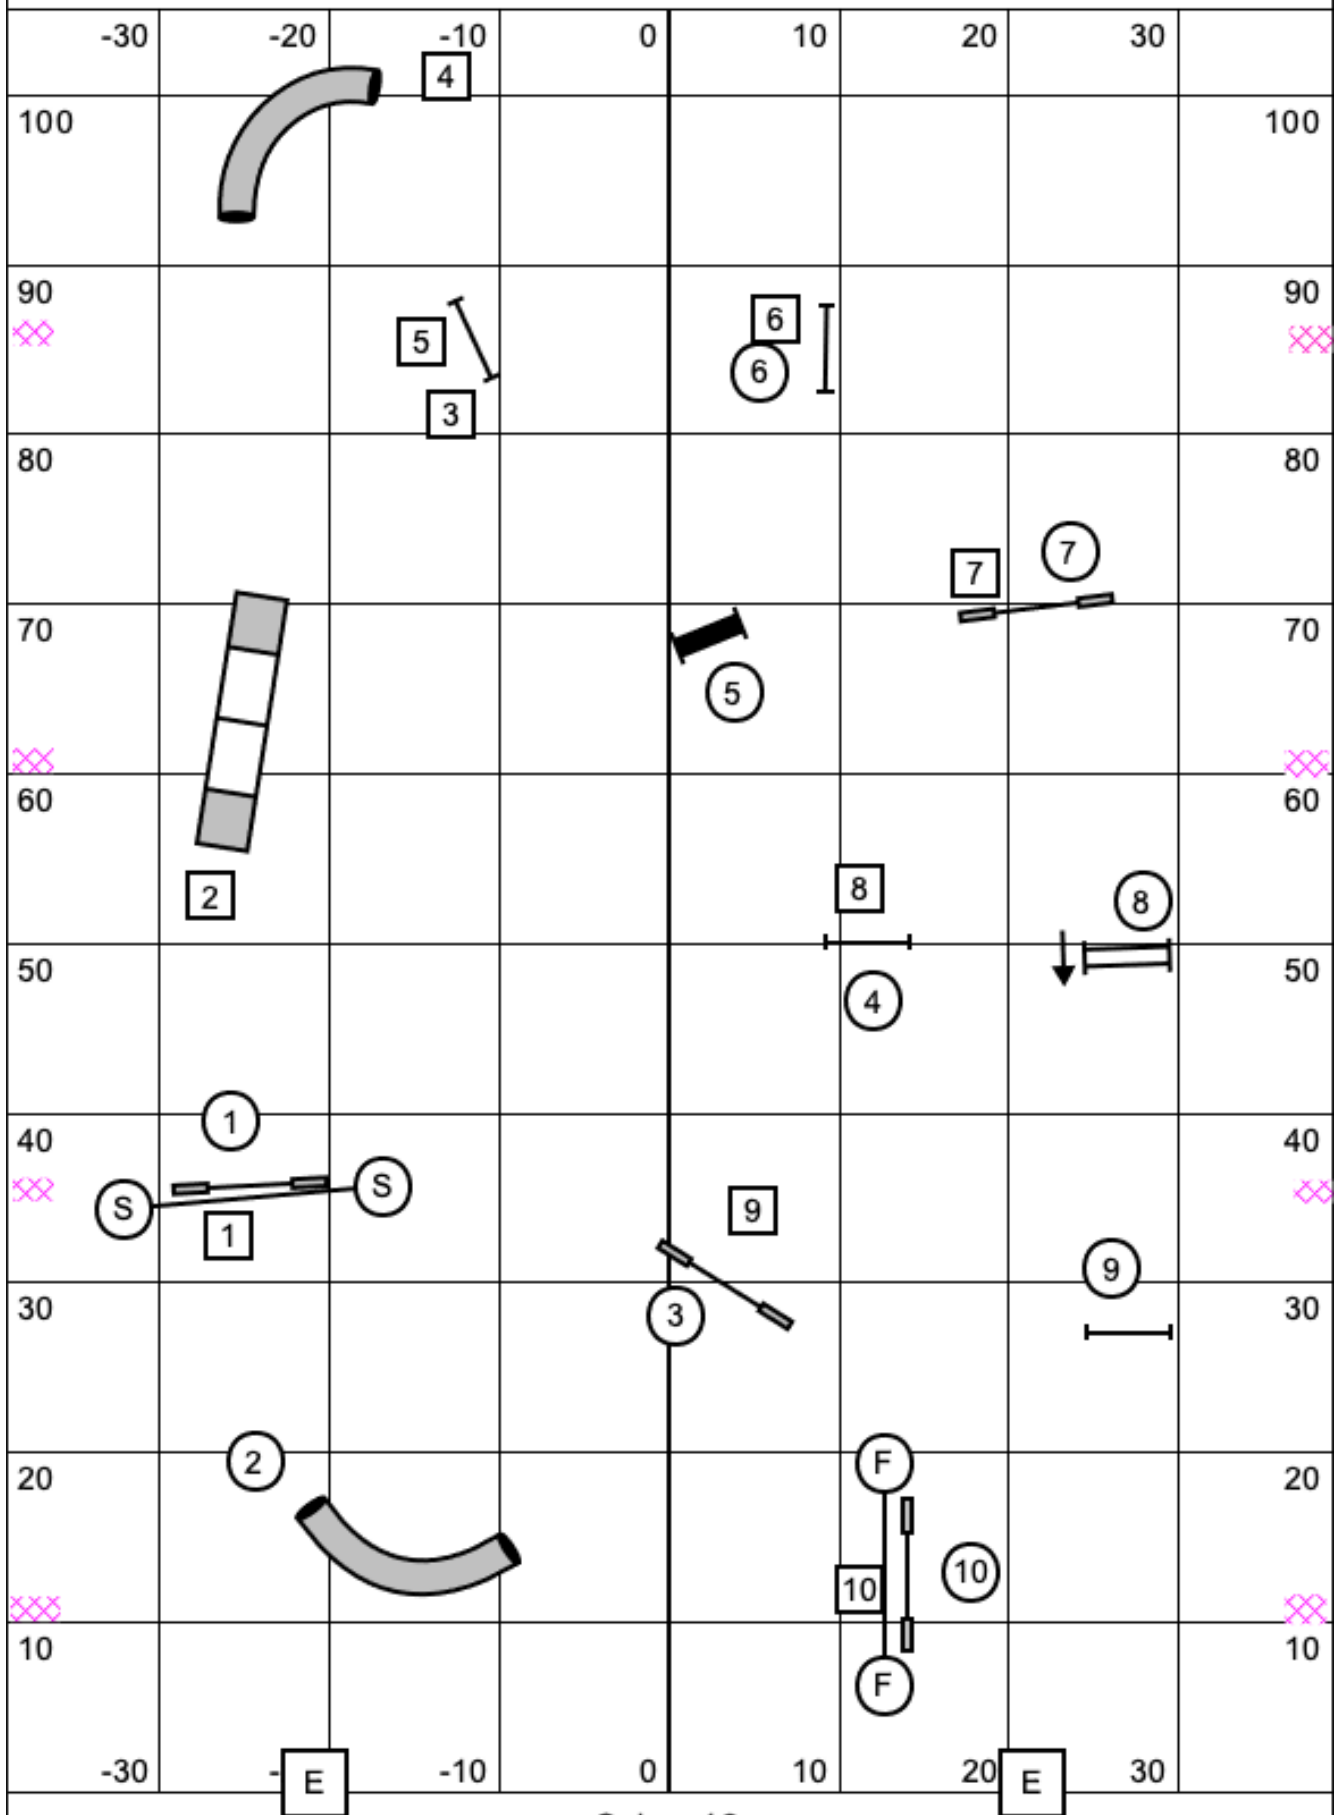

FULLHOUSE ALL LEVELS

Fullhouse All Levels
 Judged by: Nick Sparks
 May 15, 2021
 Bella Rose Group
 Lewisberry, PA.

FullHouse Points Needed:
 45C - 25/23
 3 - 23/21
 2 - 21/19
 1 - 19/17
 RV/ES

COLORS 12

Colors 12
 Judged by: Nick Sparks
 May 15, 2021
 Bella Rose Group
 Lewisberry, PA.