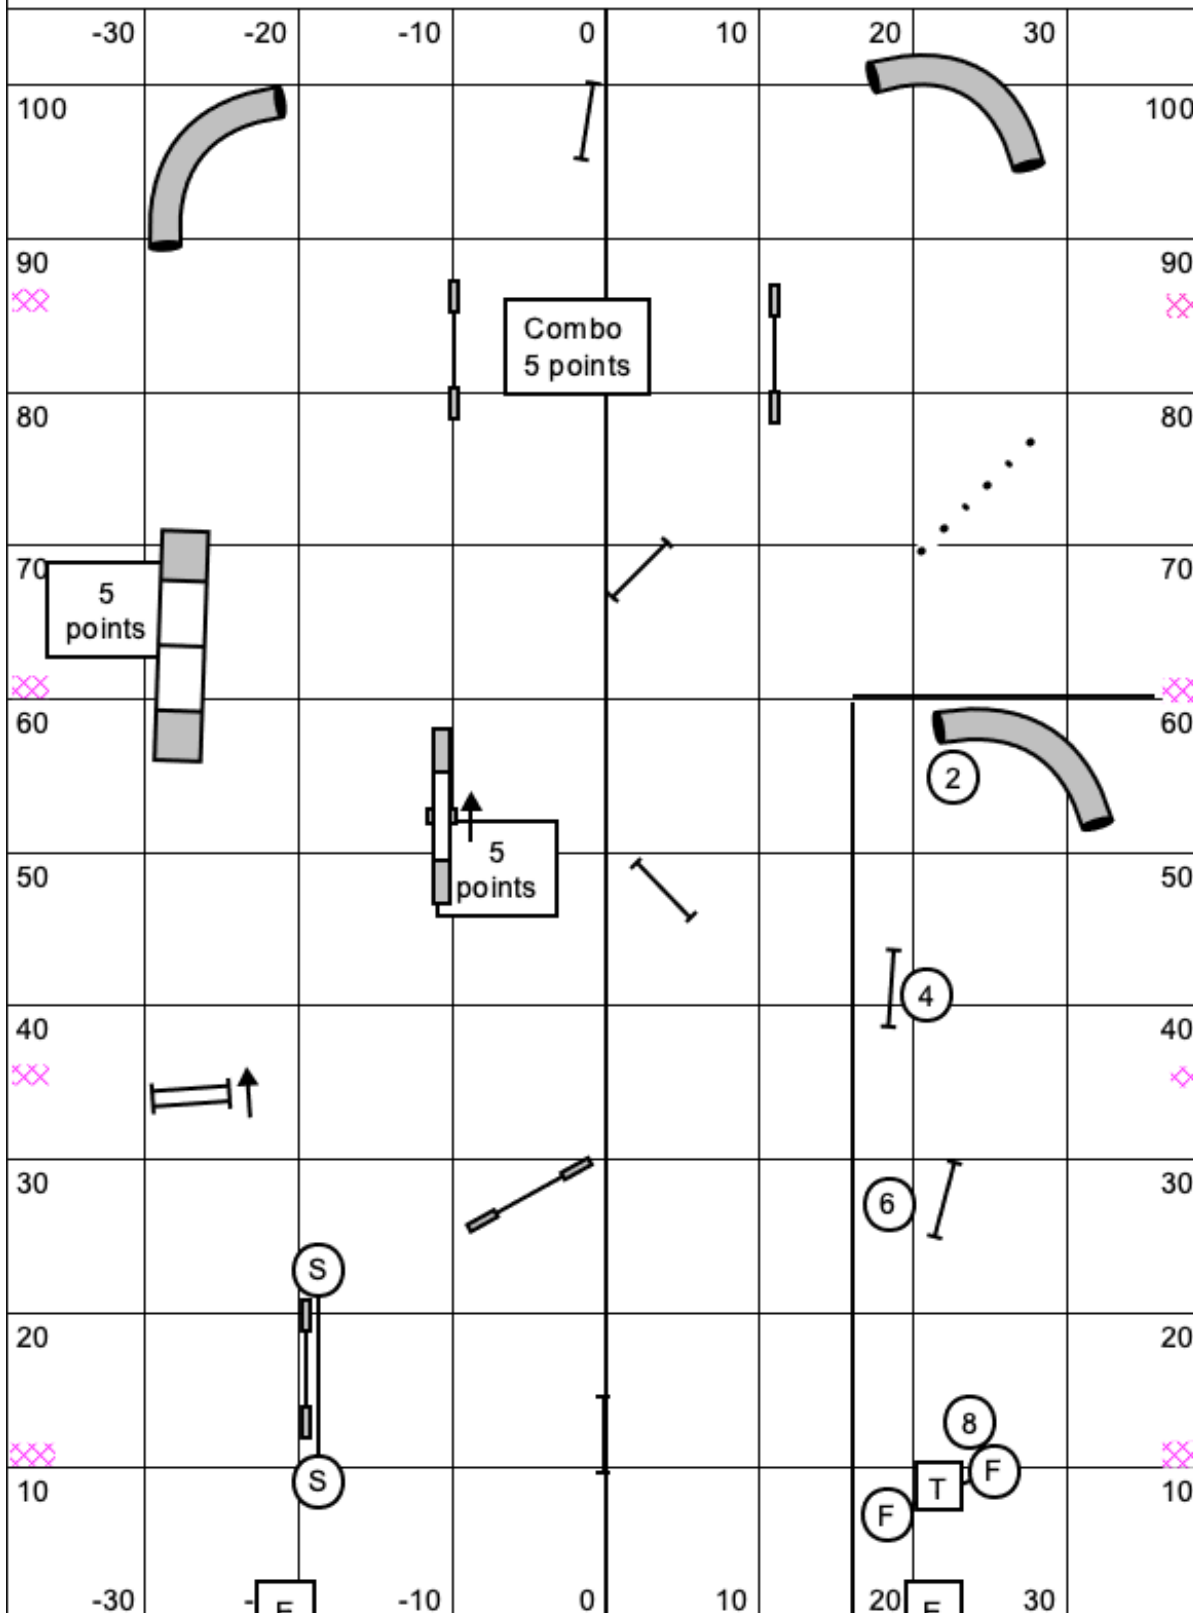

JACKPOT 1,2

Points Needed:

L1 = 32, L2 = 36, L3 = 40, L45C = 44

E&S are two points fewer

Small dogs 35 sec opening and 20 sec closing

Large dogs 30 sec opening and 18 sec closing

The second buzzer is 6 sec past qualifying time

Jackpot Levels 1,2
Judged by: Nick Sparks
May 15, 2021
Bella Rose Group
Lewisberry, PA.