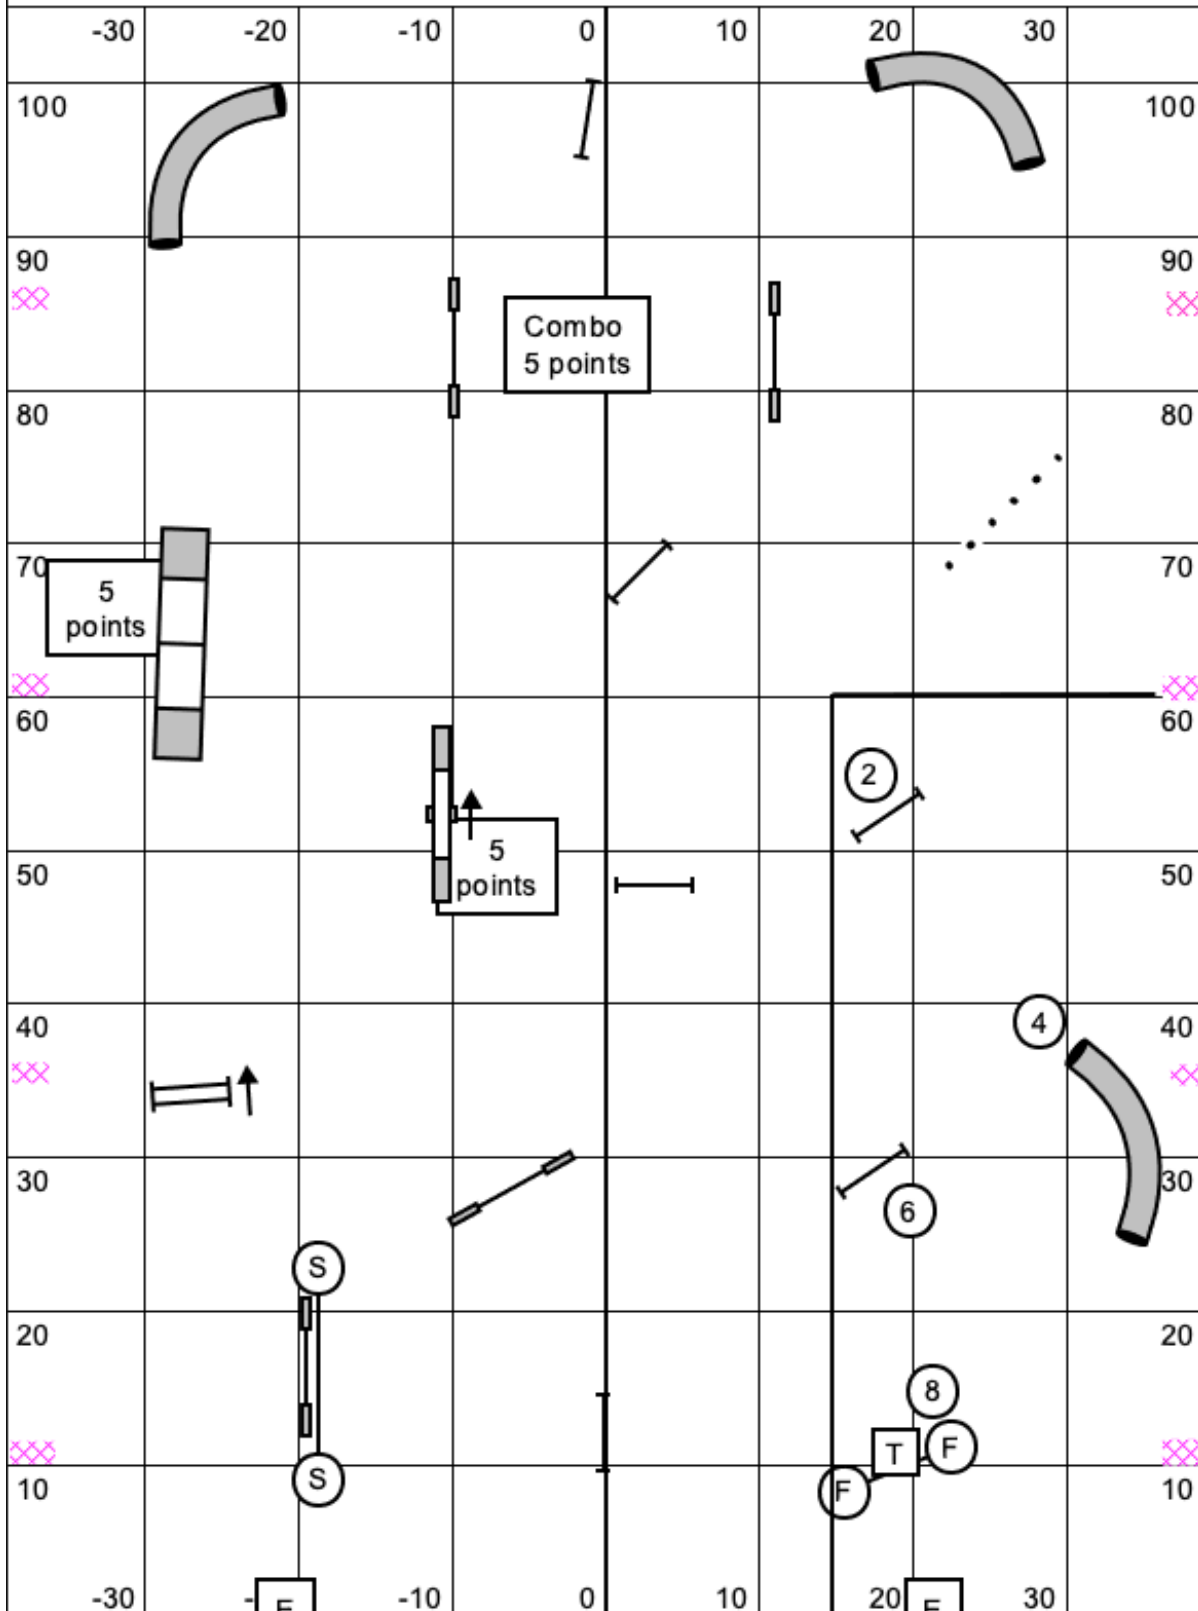

JACKPOT 3

Points Needed:
L1 = 32, L2 = 36, L3 = 40, L45C = 44
E&S are two points fewer

Small dogs 35 sec opening and 20 sec closing
Large dogs 30 sec opening and 18 sec closing
The second buzzer is 6 sec past qualifying time

Jackpot Levels 3
Judged by: Nick Sparks
May 15, 2021
Bella Rose Group
Lewisberry, PA.