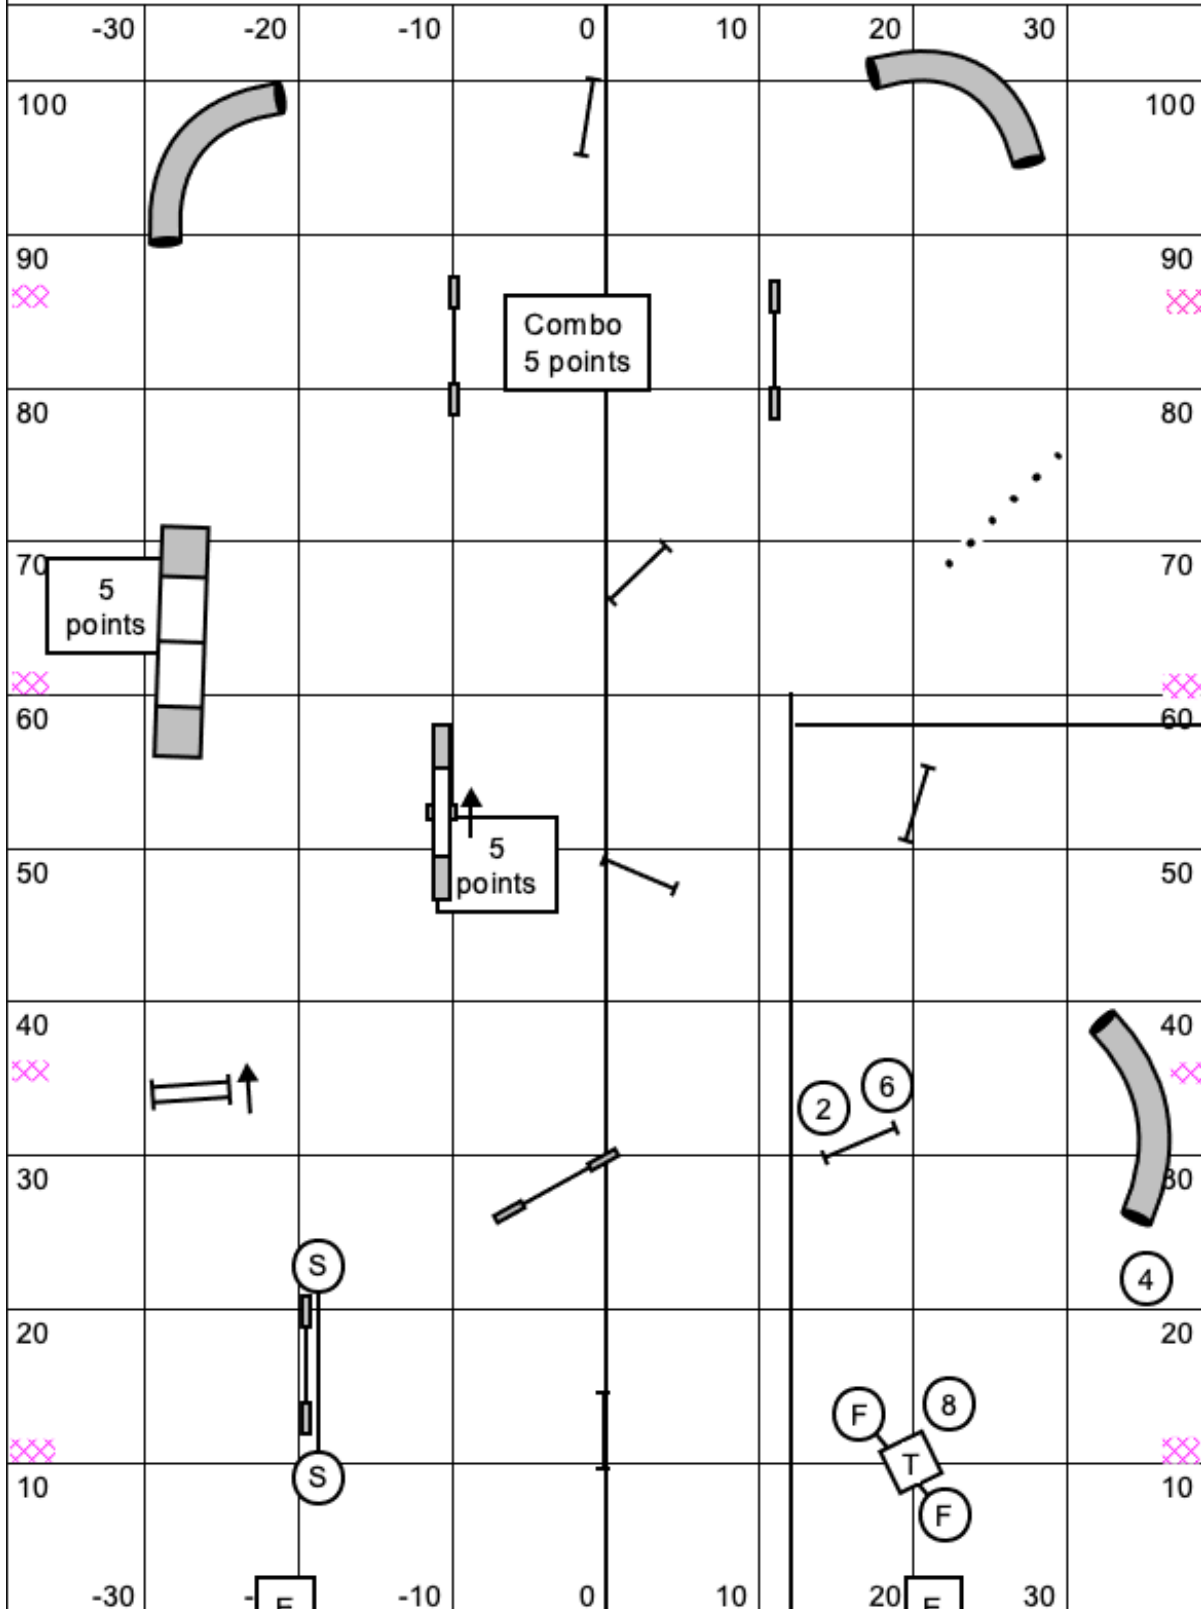

Points Needed:

L1 = 32, L2 = 36, L3 = 40, L45C = 44

E&S are two points fewer

Small dogs 35 sec opening and 20 sec closing

Large dogs 30 sec opening and 18 sec closing

The second buzzer is 6 sec past qualifying time