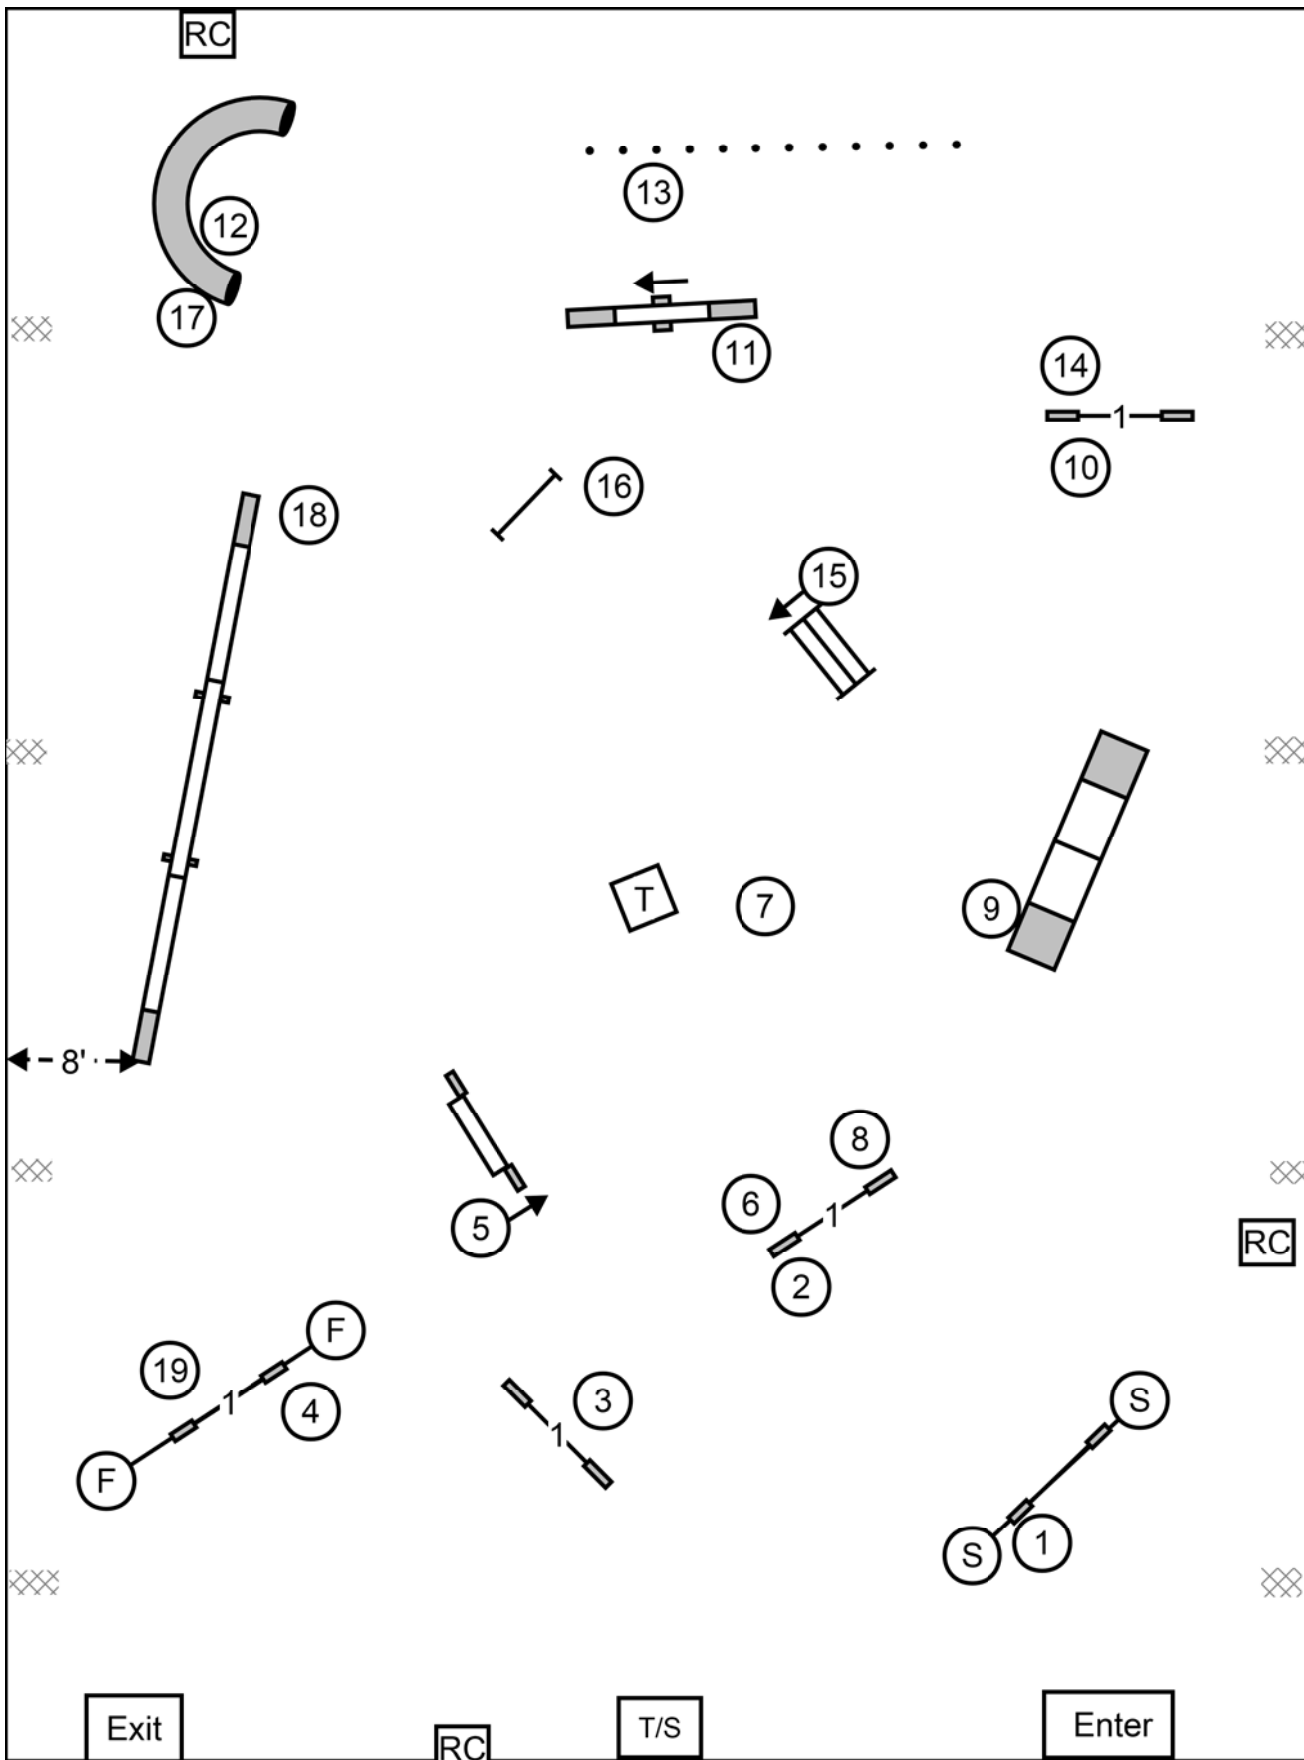

Harrisburg Shetland Sheepdog Club  
 Saturday August 15, 2020

**PREMIER STD**  
 Designed by Tom O'Brien  
 Judged by Kristine Schmidt

Harrisburg Shetland Sheepdog Club  
 Saturday August 15, 2020