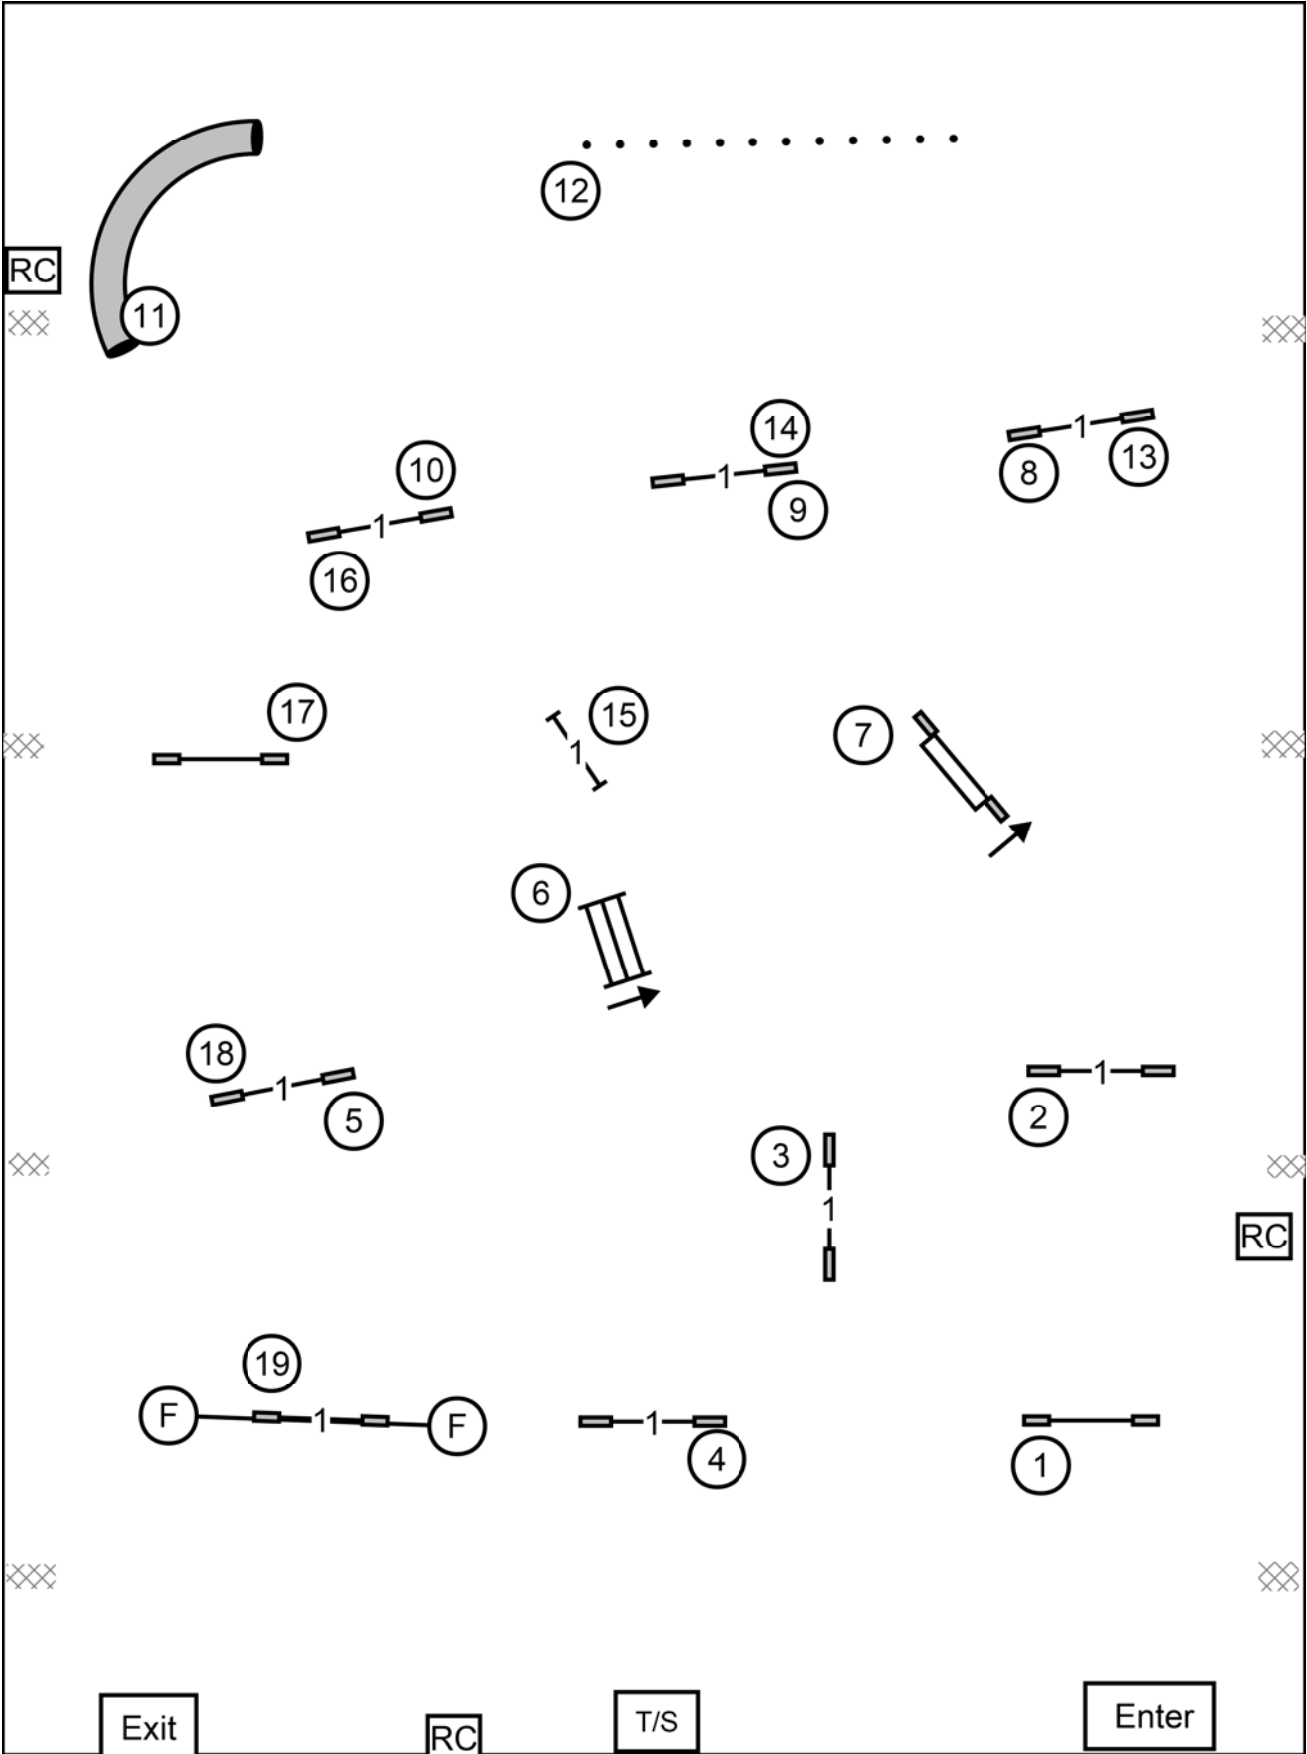

Harrisburg Shetland Sheepdog Club
Saturday August 15, 2020

PREMIER JWW
Designed by Tom O'Brien
Judged by Kristine Schmidt