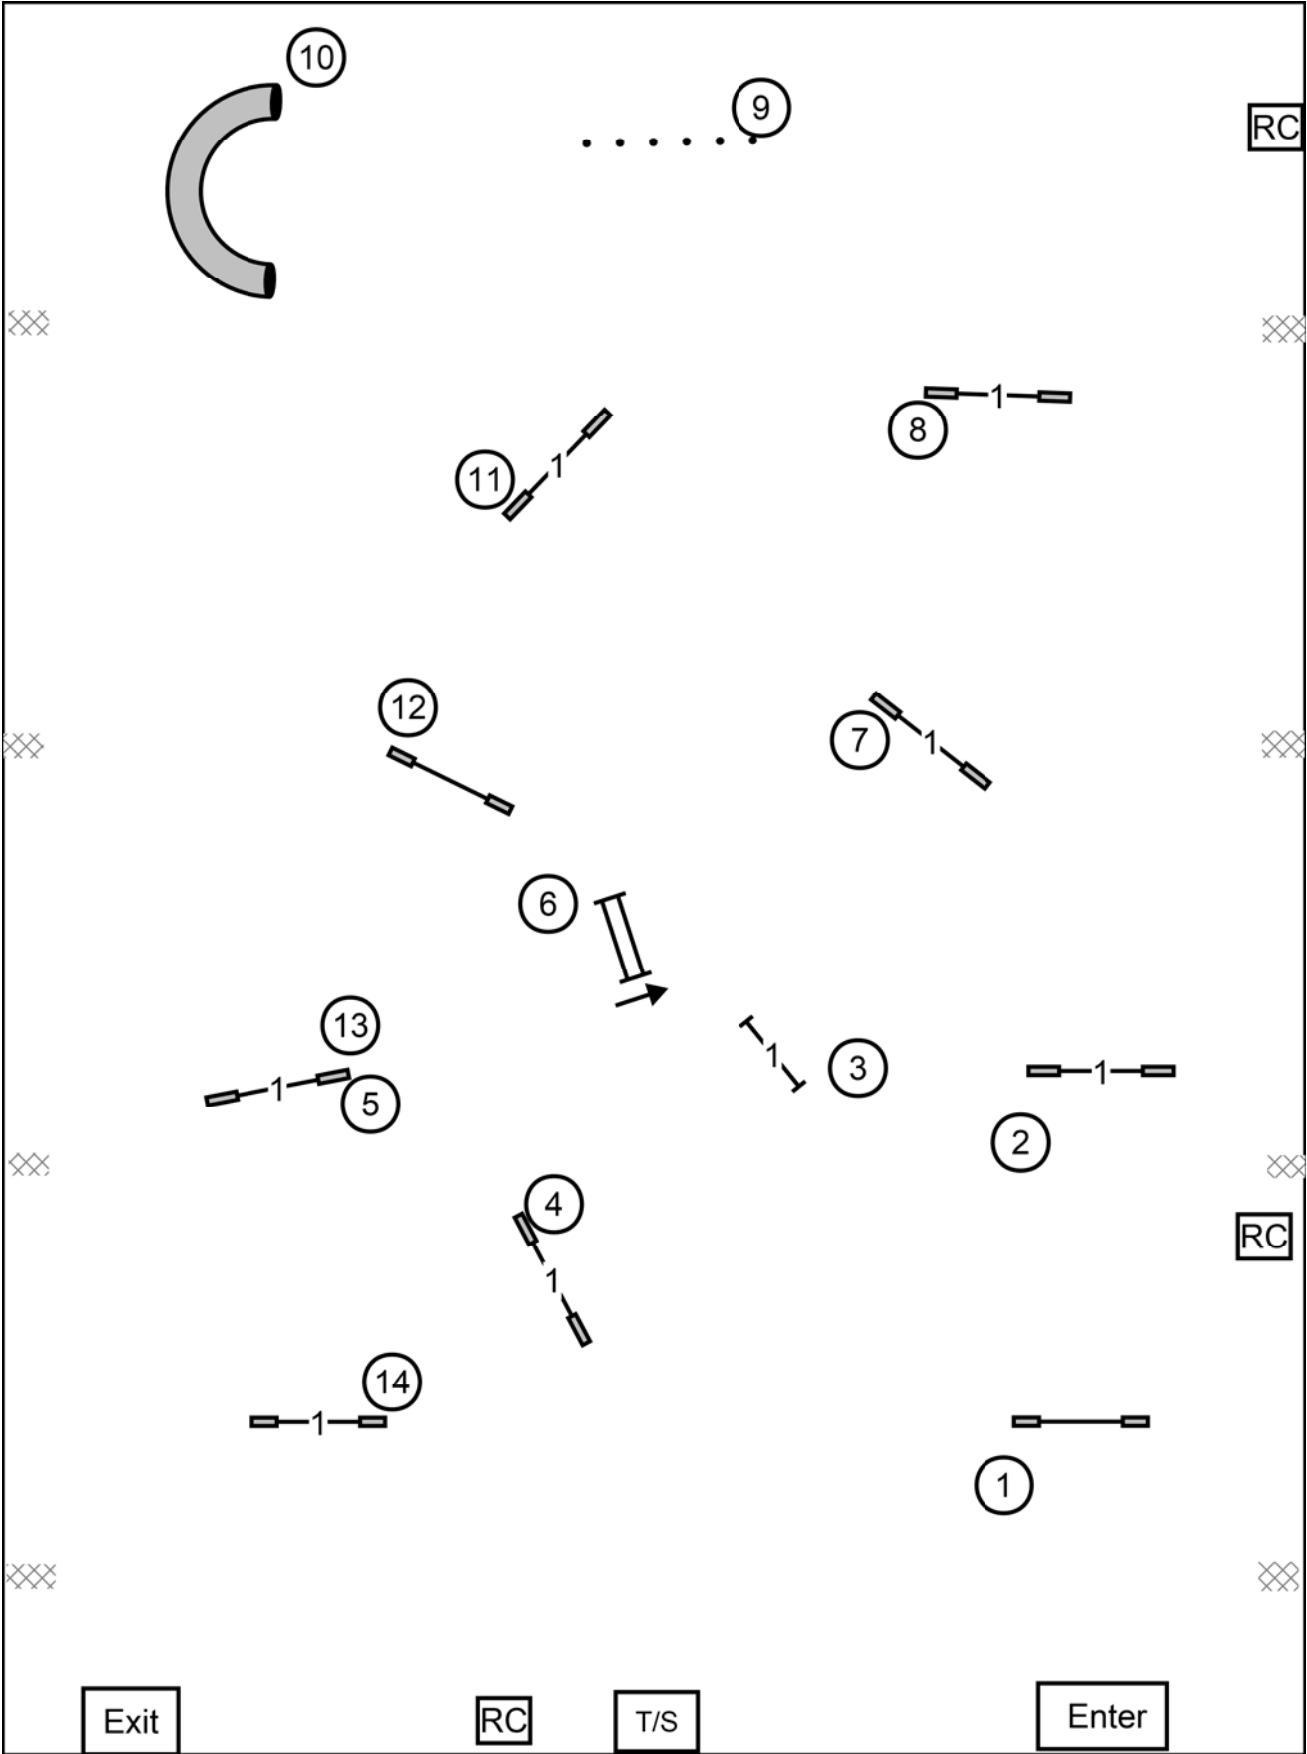

Harrisburg Shetland Sheepdog Club
Saturday August 15, 2020

NOVICE JWW
Designed by Tom O'Brien
Judged by Kristine Schmidt