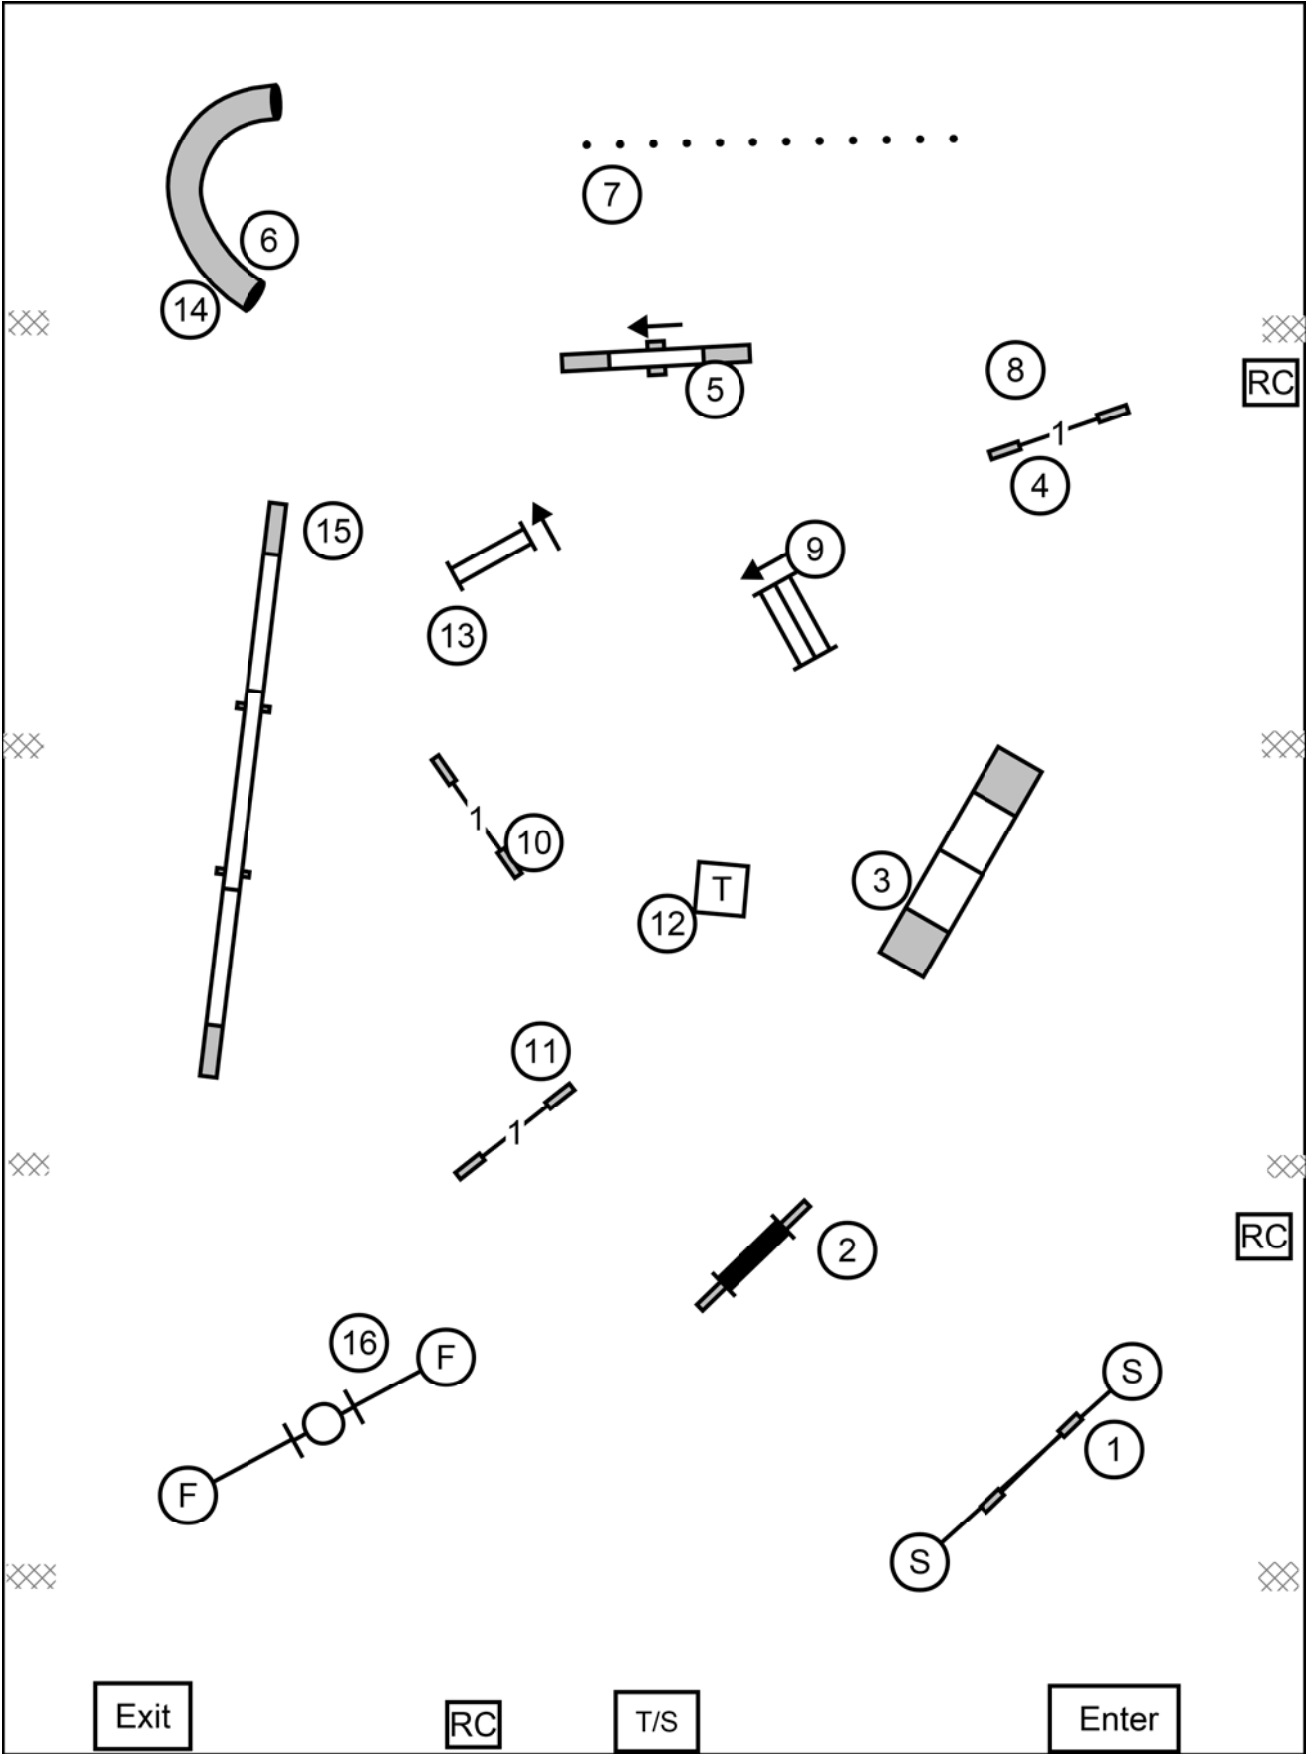

2'

Exit

RC

T/S

Enter

Harrisburg Shetland Sheepdog Club  
Saturday August 15, 2020

**NOVICE STD**  
Designed by Tom O'Brien  
Judged by Kristine Schmidt

Harrisburg Shetland Sheepdog Club  
 Saturday August 15, 2020