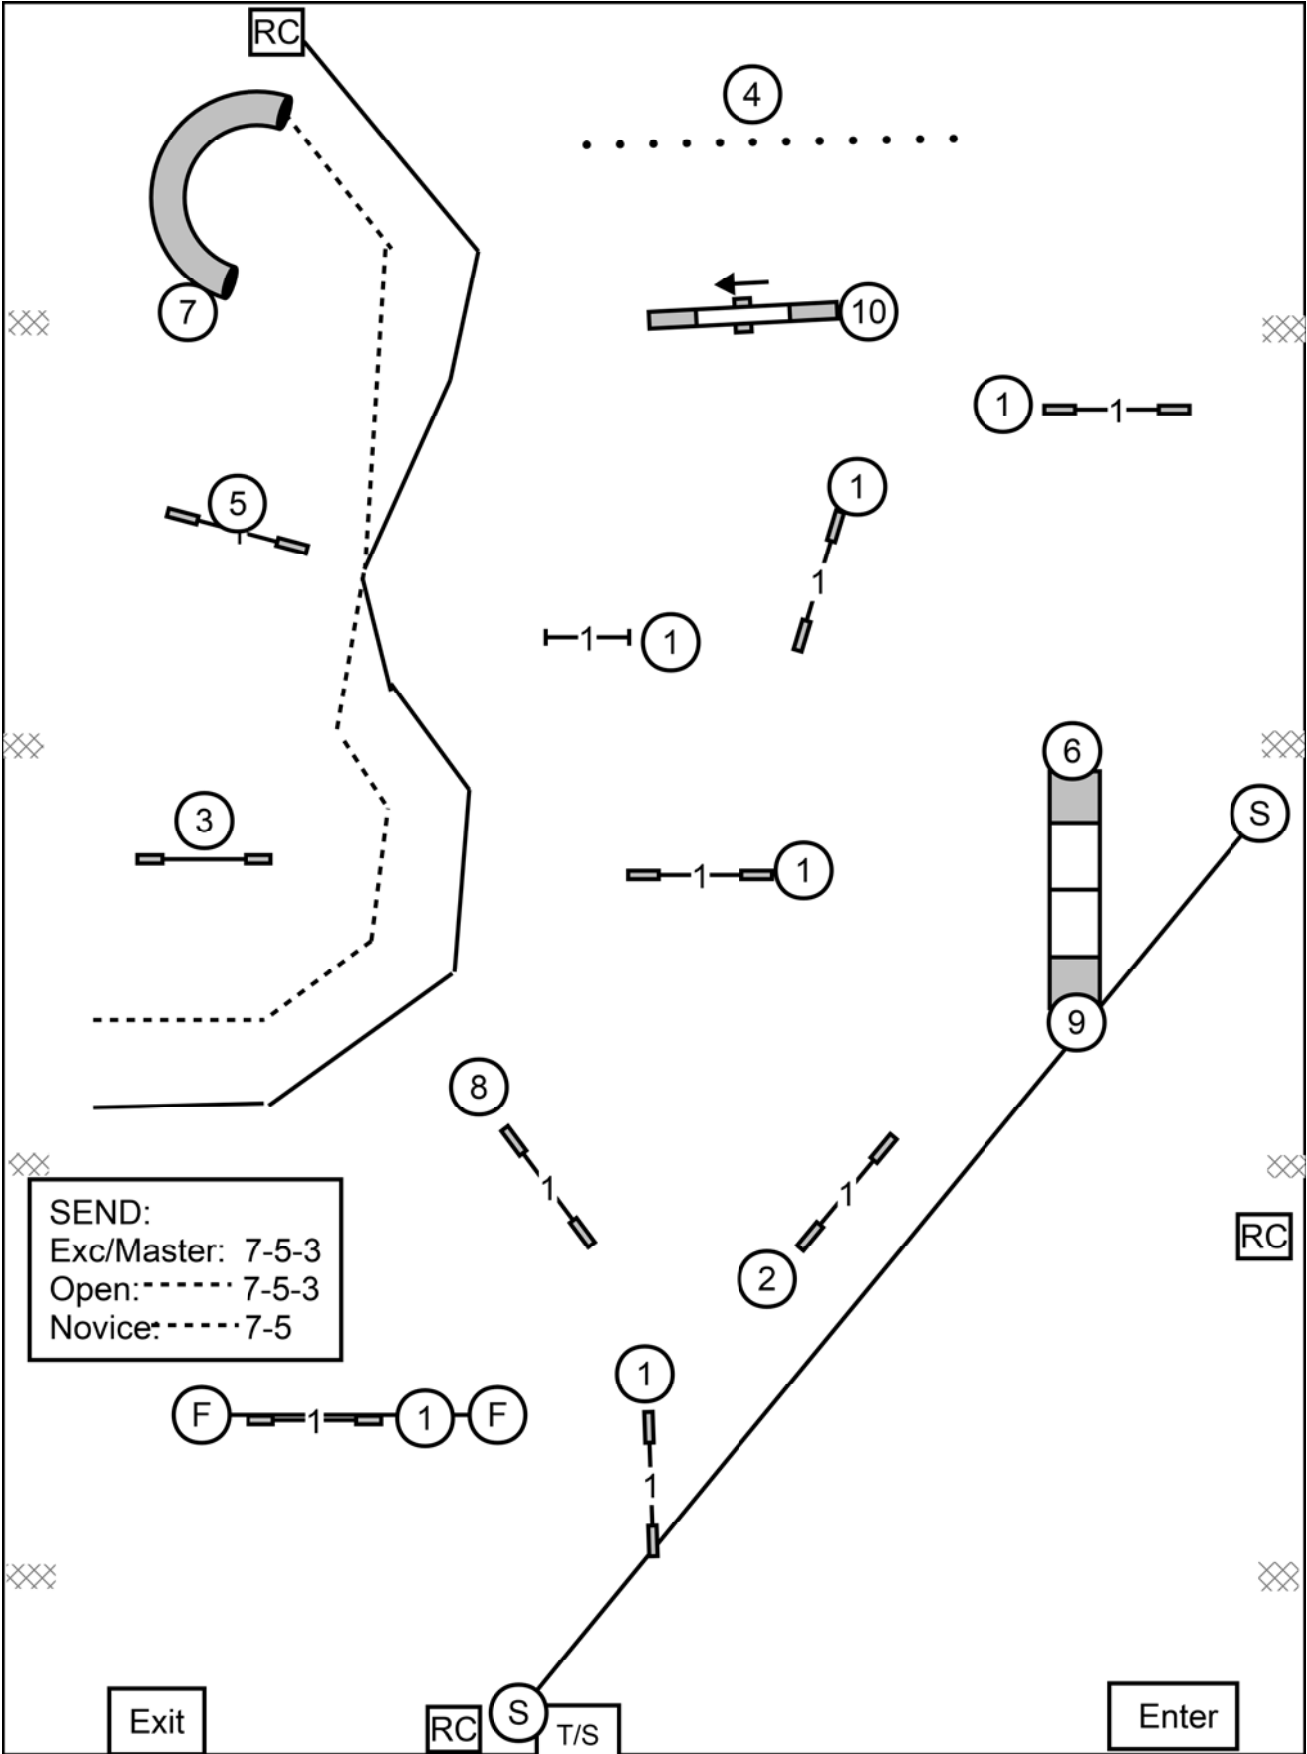

Harrisburg Shetland Sheepdog Club
Saturday August 15, 2020

FAST All Levels
Designed by Tom O'Brien
Judged by Kristine Schmidt