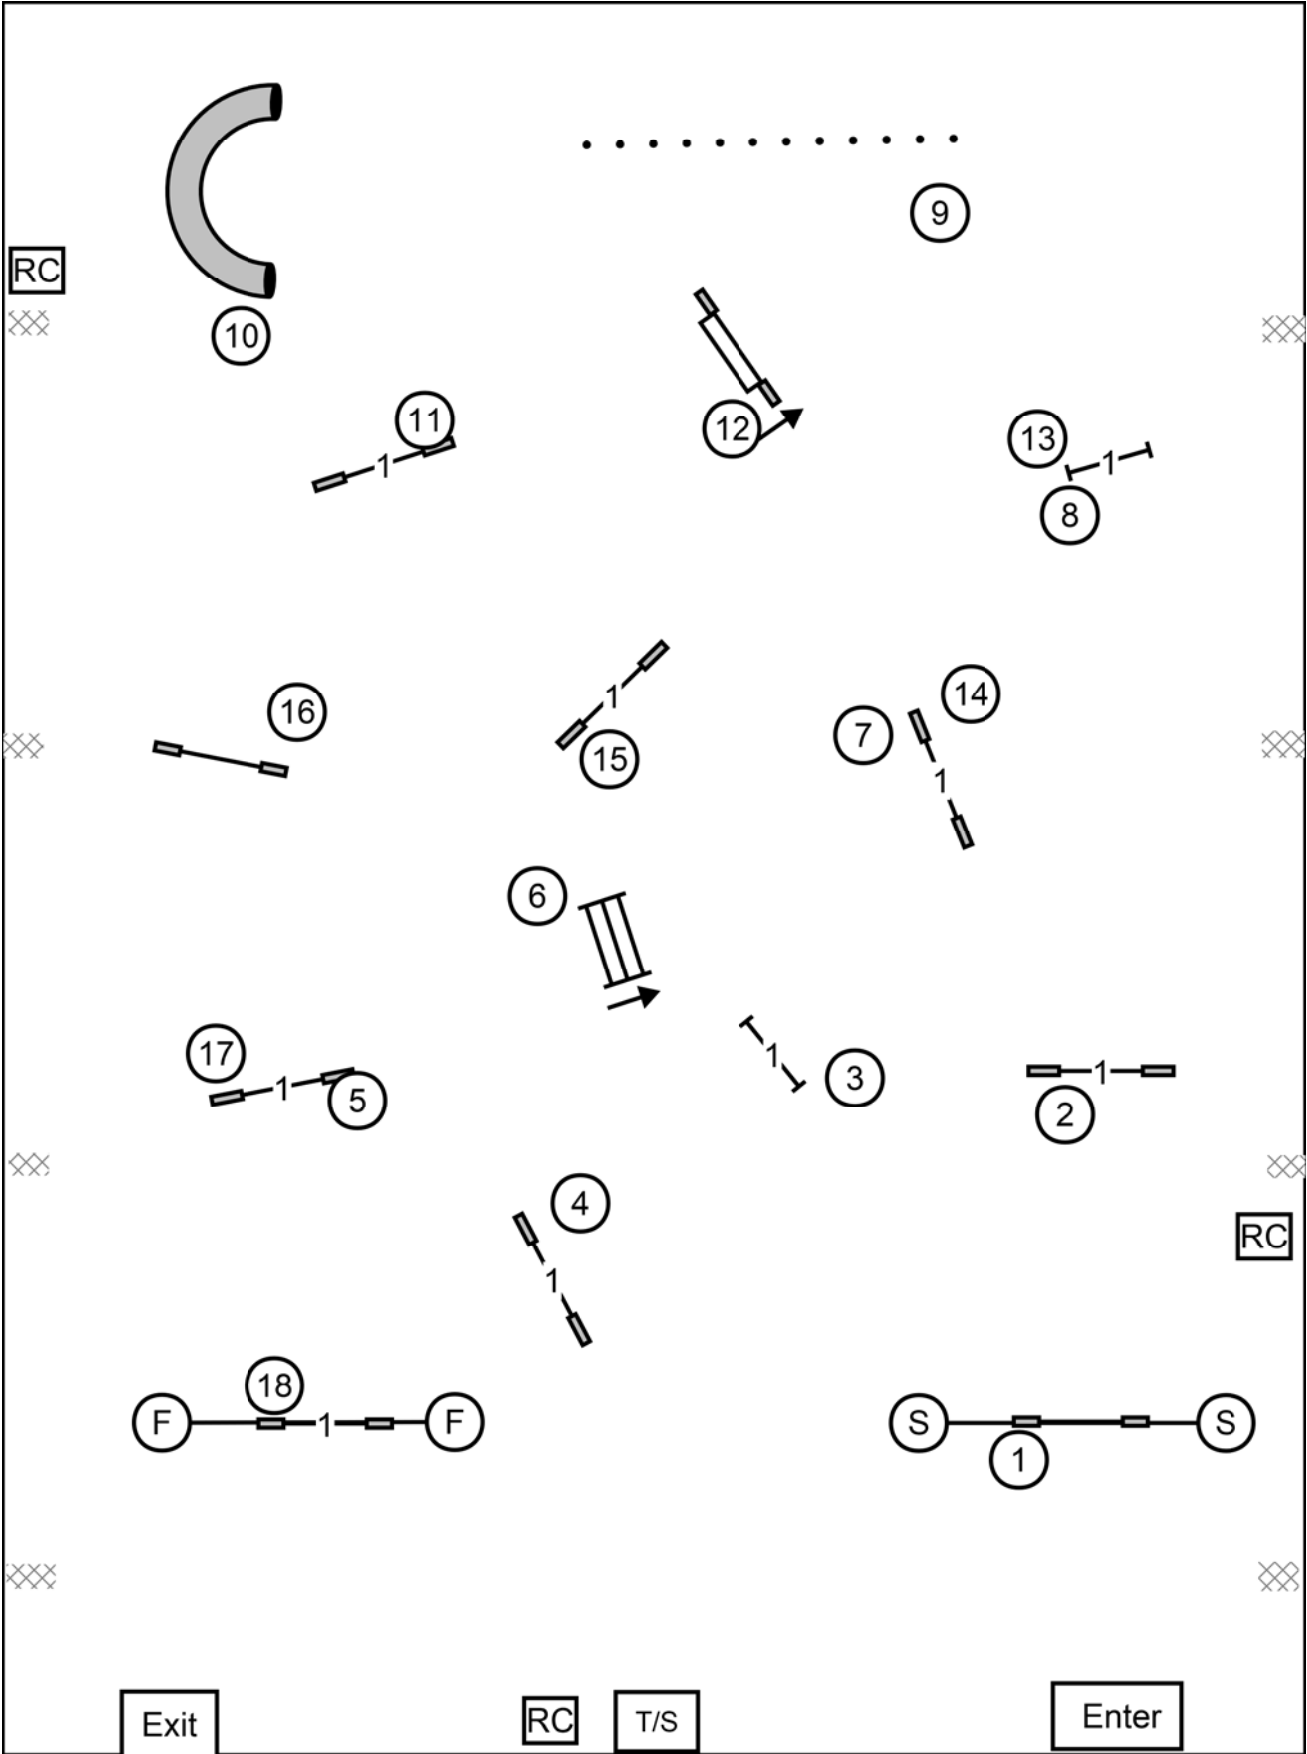

Harrisburg Shetland Sheepdog Club **Excellent/Masters JWW**
Saturday August 15, 2020
Designed by Tom O'Brien
Judged by Kristine Schmidt