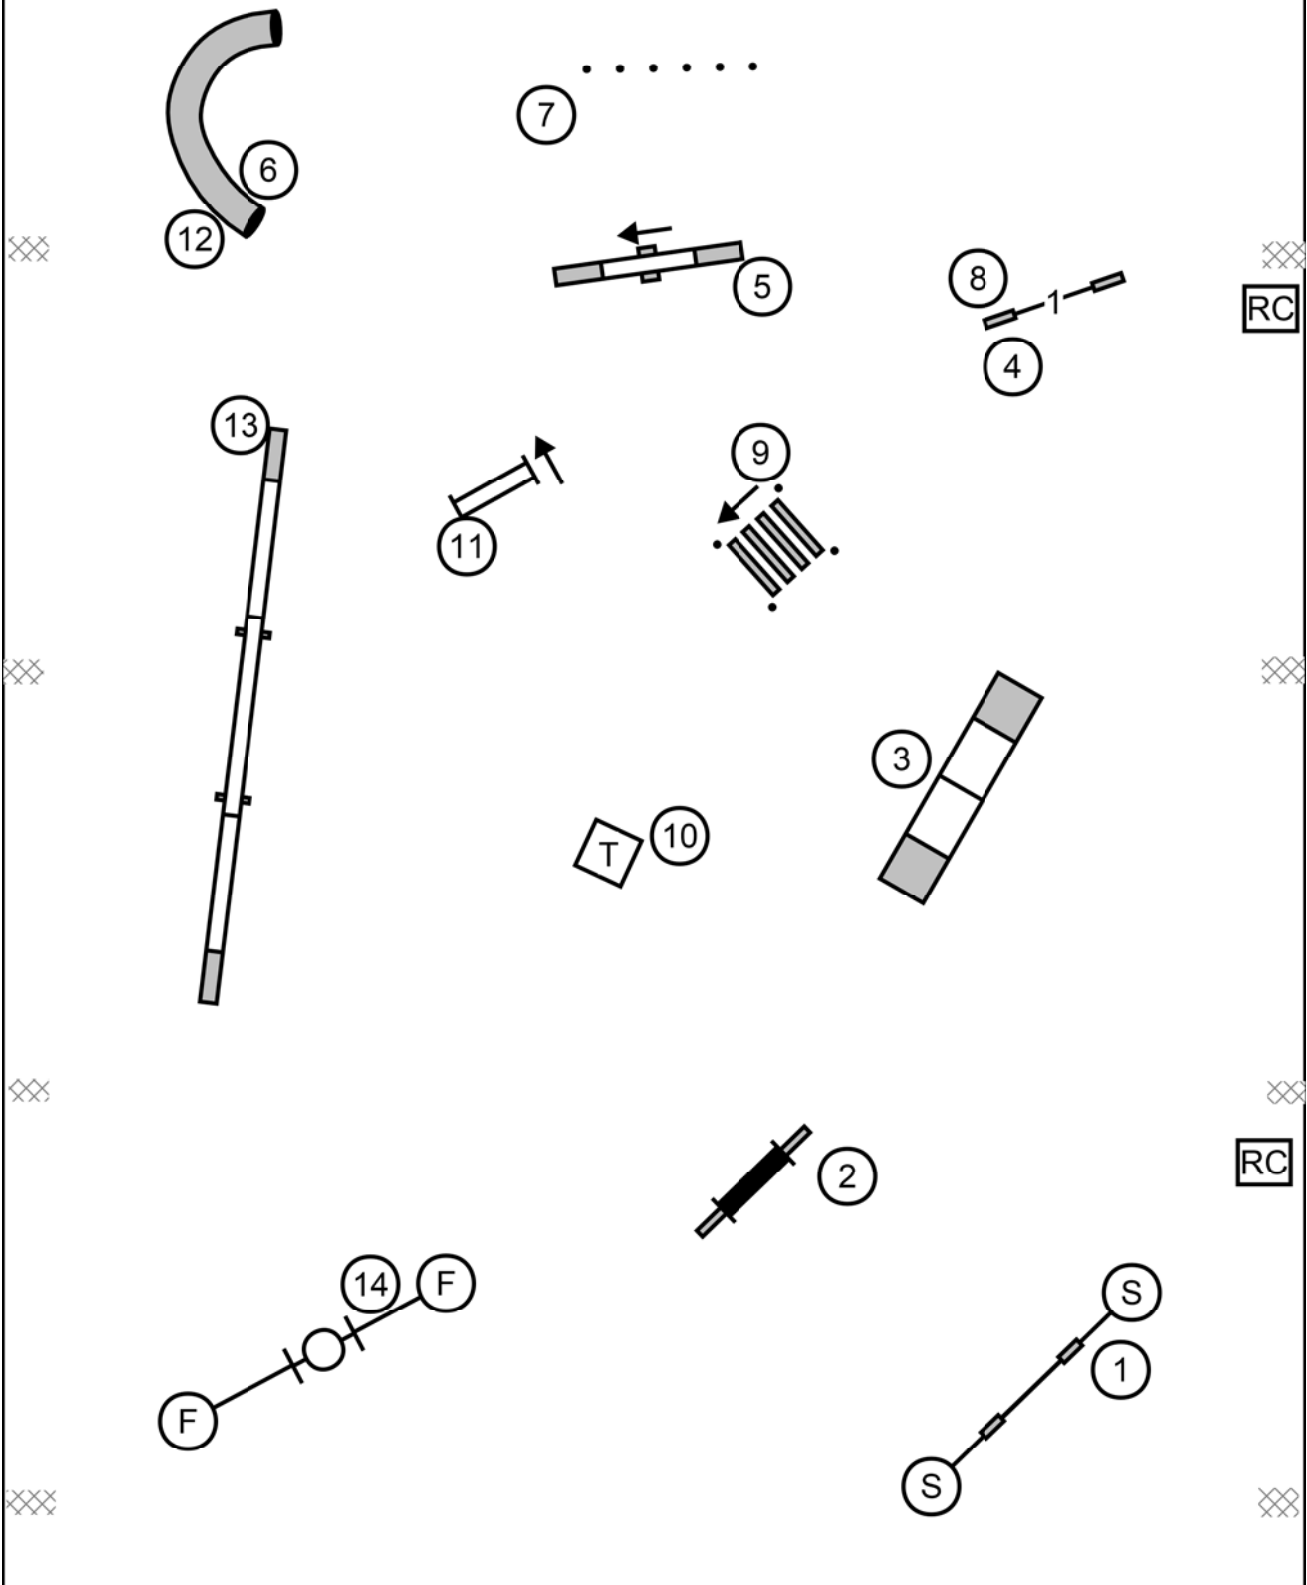

2'

Exit

RC

T/S

Enter

Harrisburg Shetland Sheepdog Club  
Saturday August 15, 2020

**NOVICE STD**  
Designed by Tom O'Brien  
Judged by Kristine Schmidt

Harrisburg Shetland Sheepdog Club  
 Saturday August 15, 2020