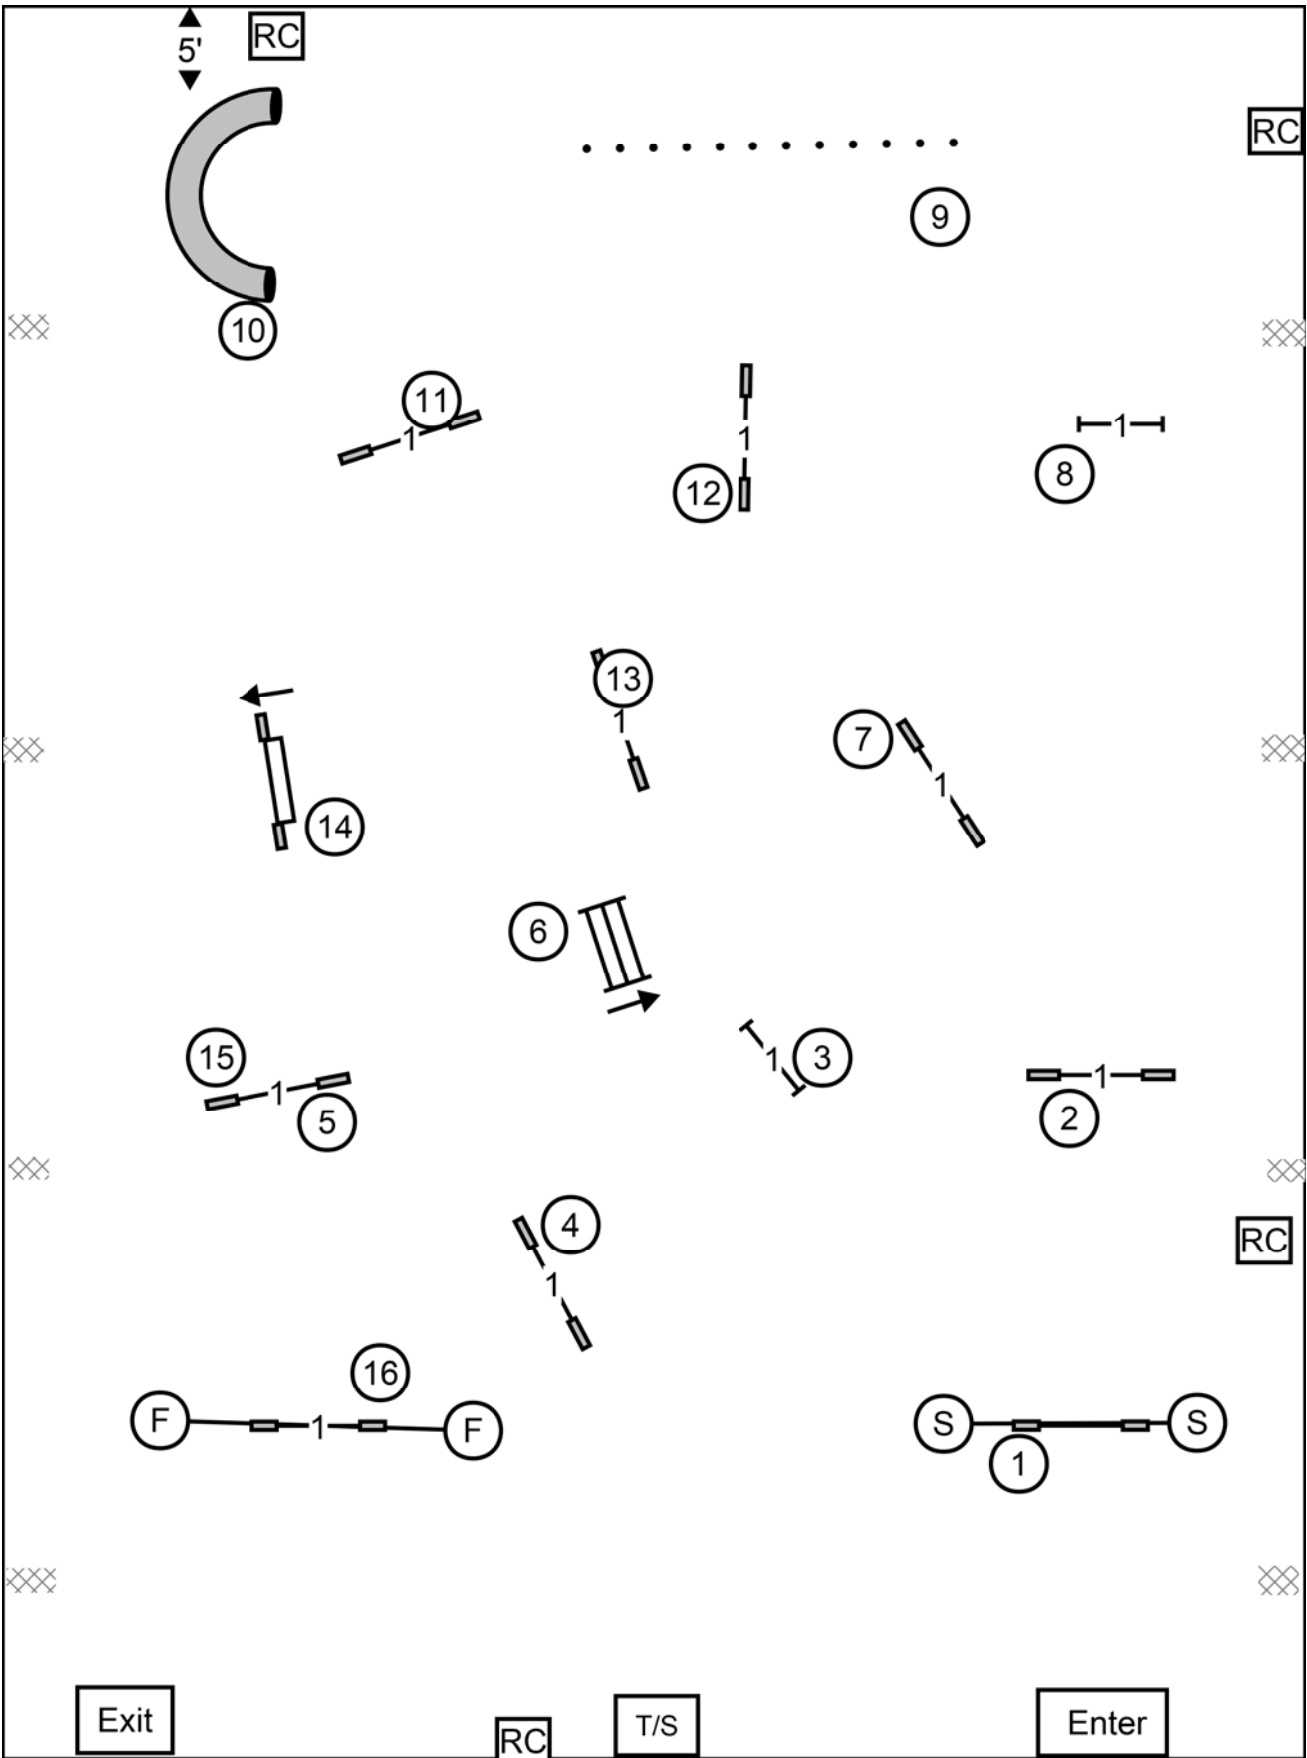

Harrisburg Shetland Sheepdog Club
Saturday August 15, 2020

OPEN JWW
Designed by Tom O'Brien
Judged by Kristine Schmidt