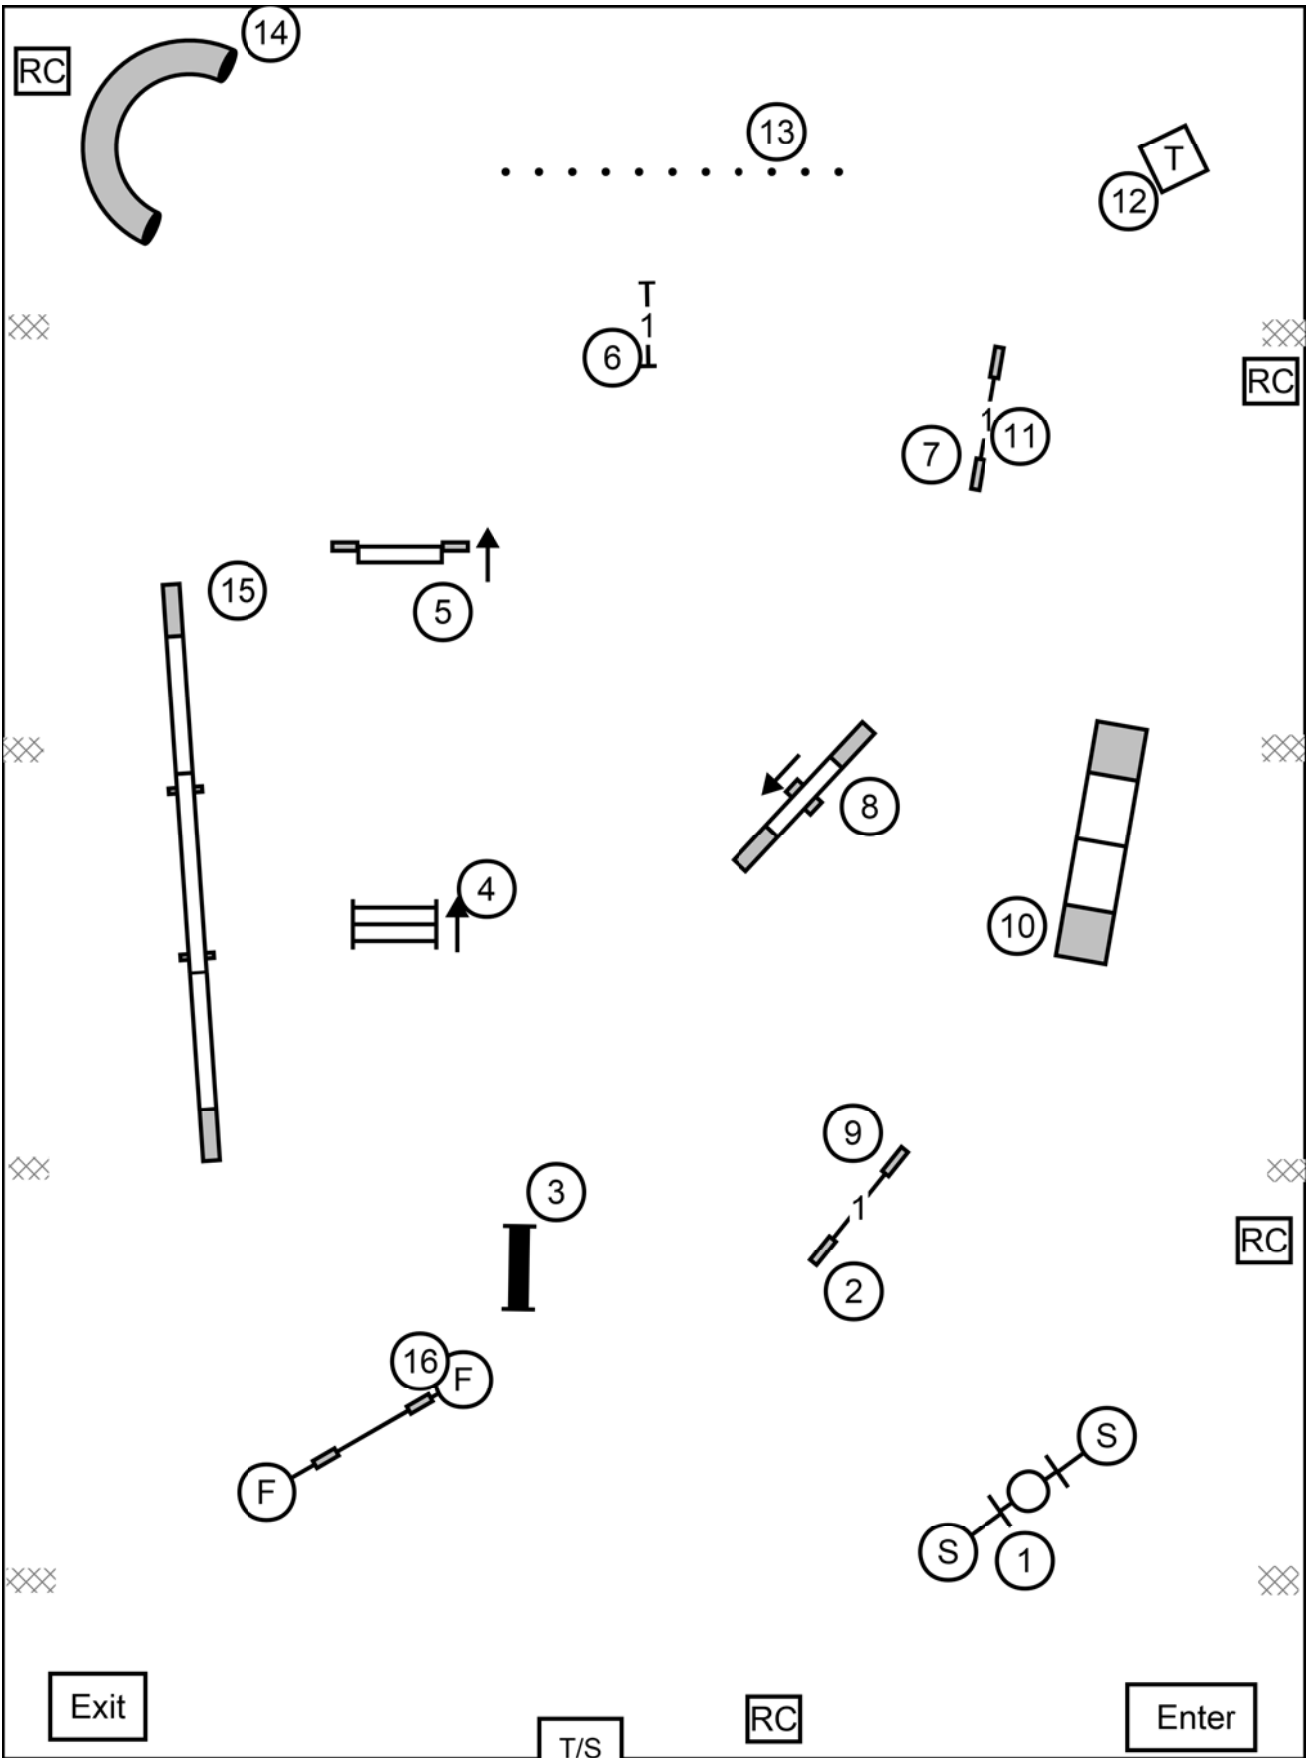

Del-Bay Herding Club
Monday August 17, 2020

OPEN STD
Designed by Tom O'Brien
Judged by Kristine Schmidt