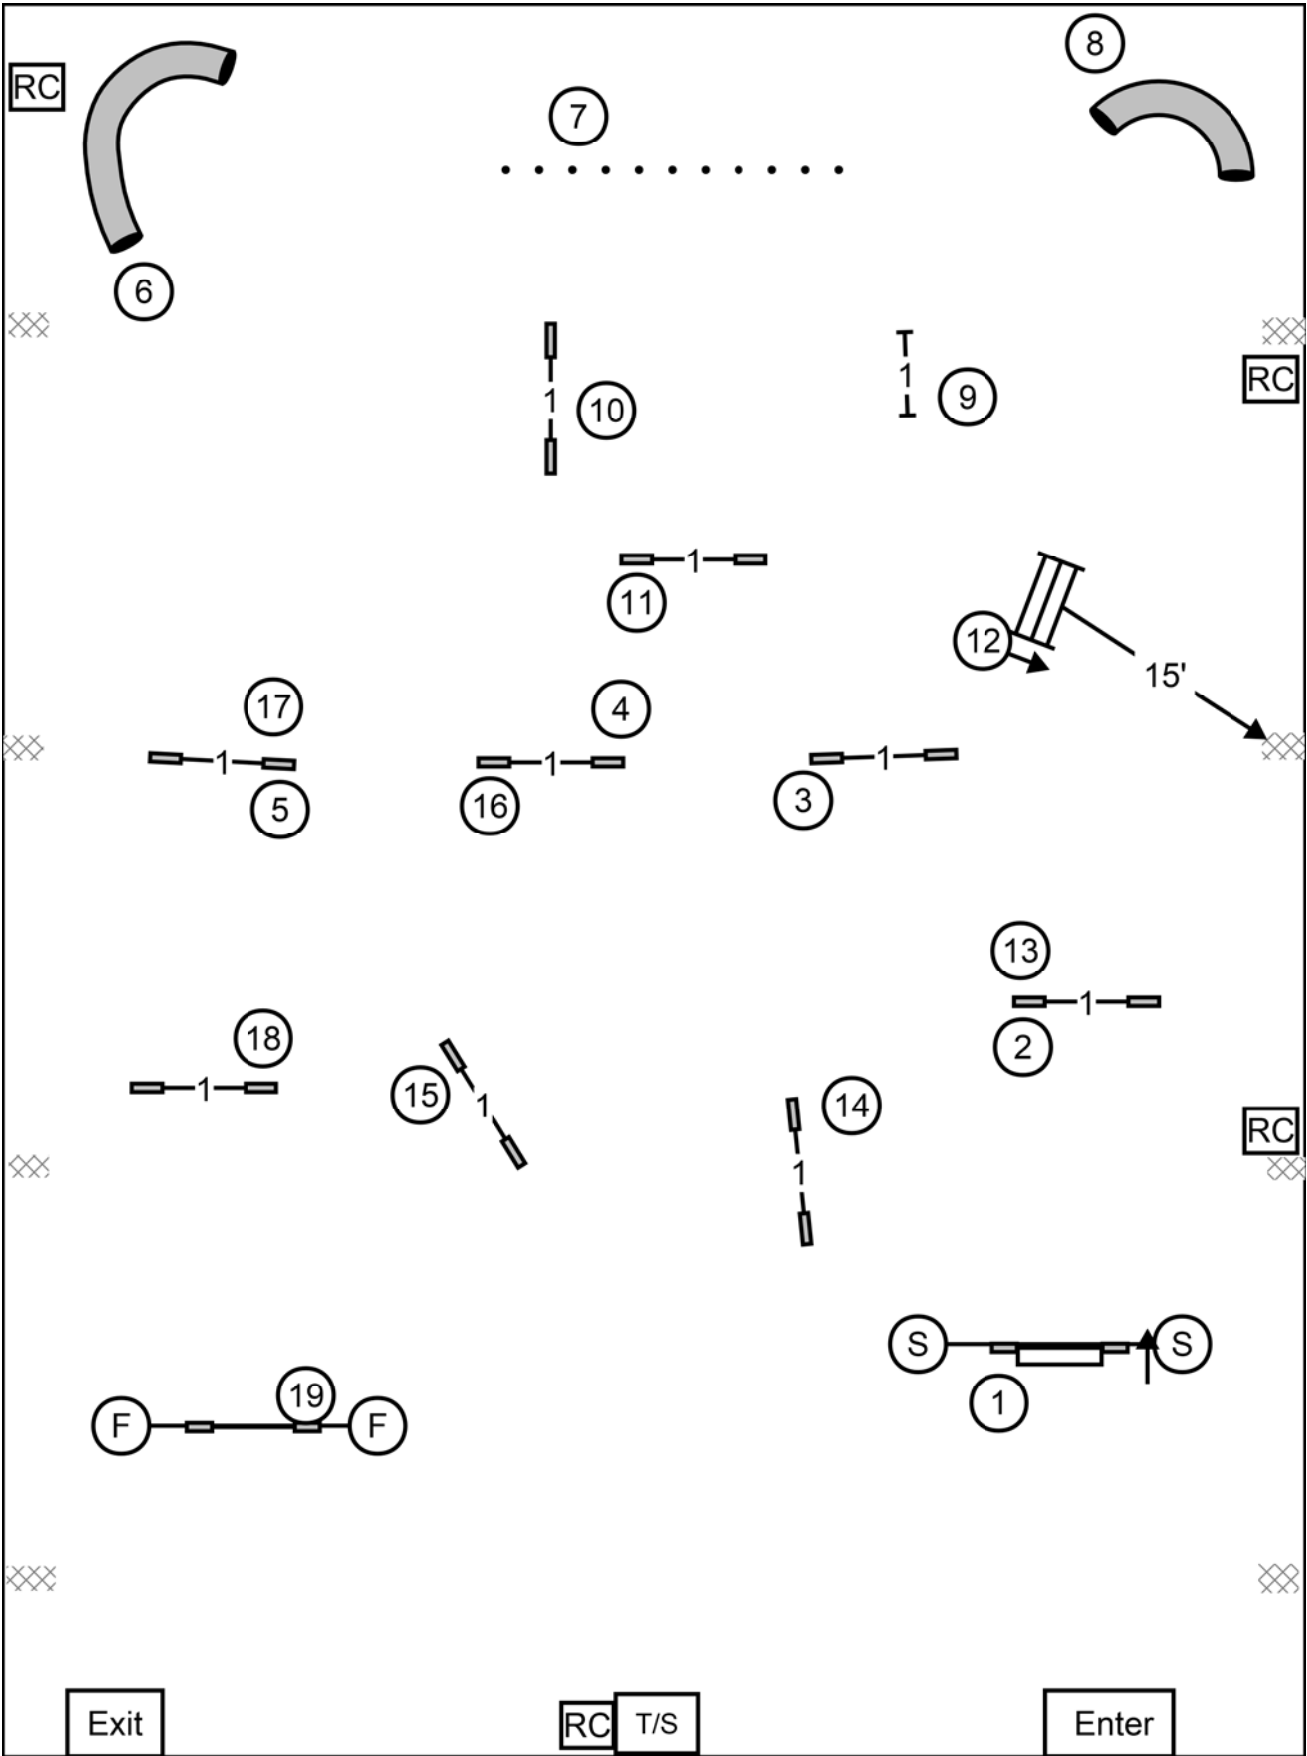

Del-Bay Herding Club
 Monday August 17, 2020

PREMIER STD
 Designed by Tom O'Brien
 Judged by Kristine Schmidt

Del-Bay Herding Club
 Monday August 17, 2020

Excellent/Masters STD
 Designed by Tom O'Brien
 Judged by Kristine Schmidt