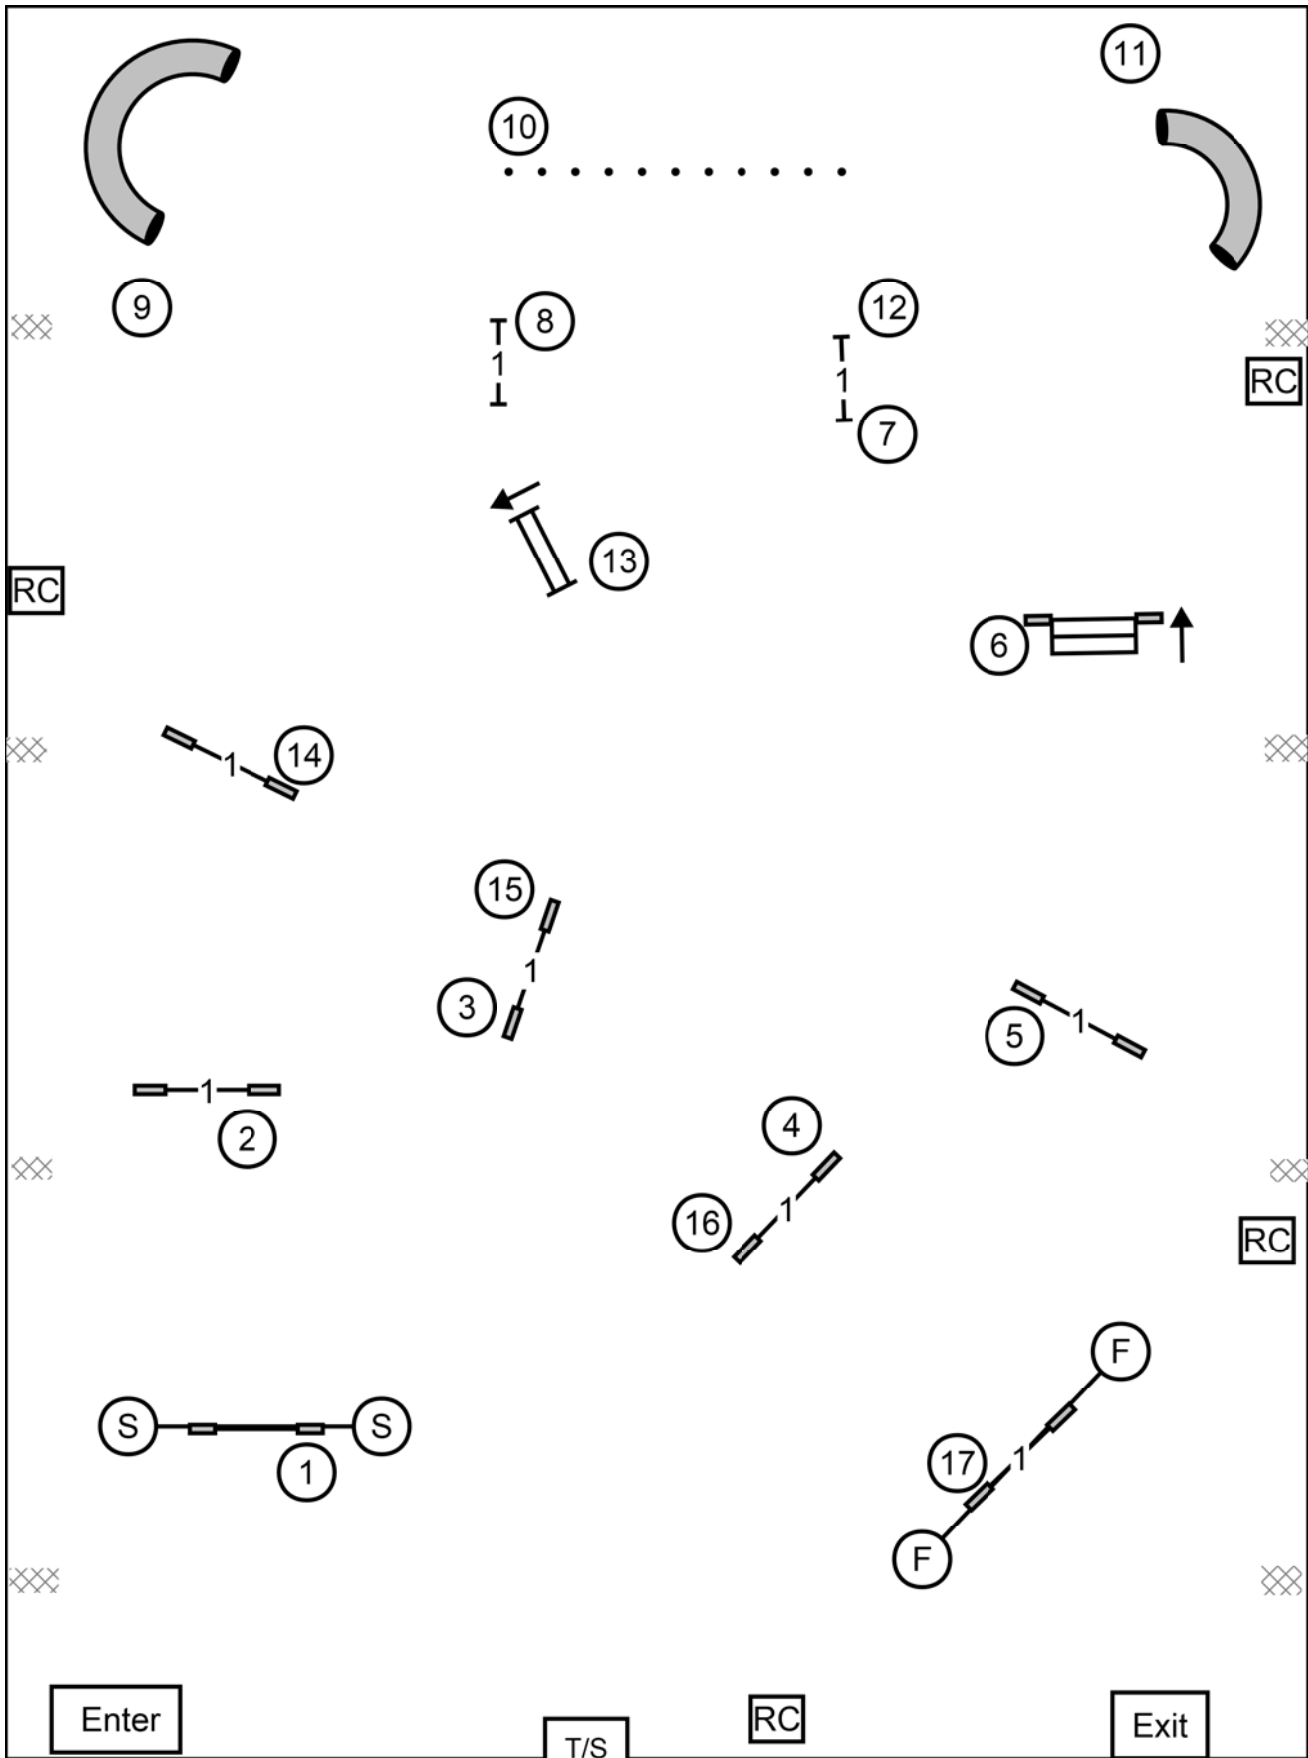

Del-Bay Herding Club
Monday August 17, 2020

OPEN JWW
Designed by Tom O'Brien
Judged by Kristine Schmidt