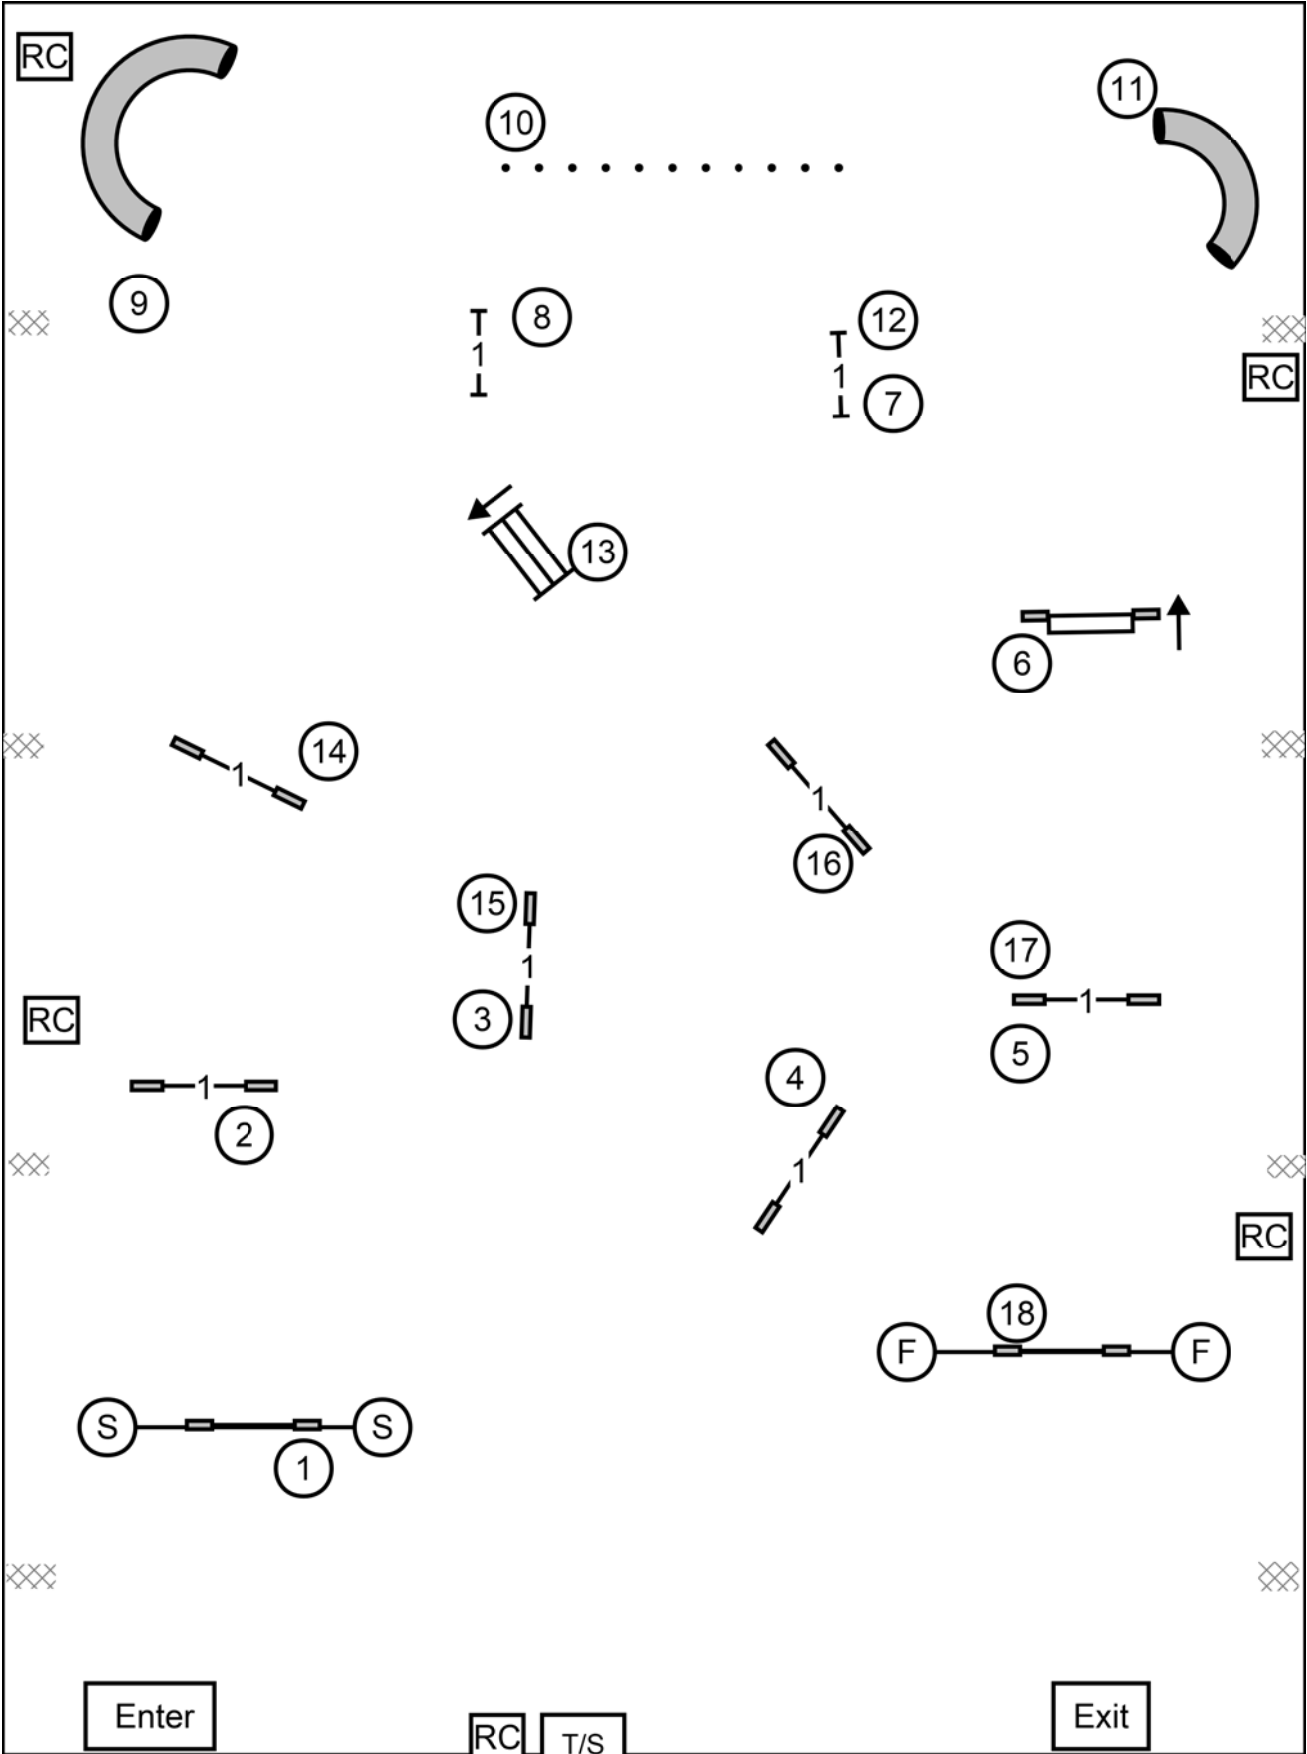

Del-Bay Herding Club
Monday August 17, 2020

Excellent/Masters JWW
Designed by Tom O'Brien
Judged by Kristine Schmidt