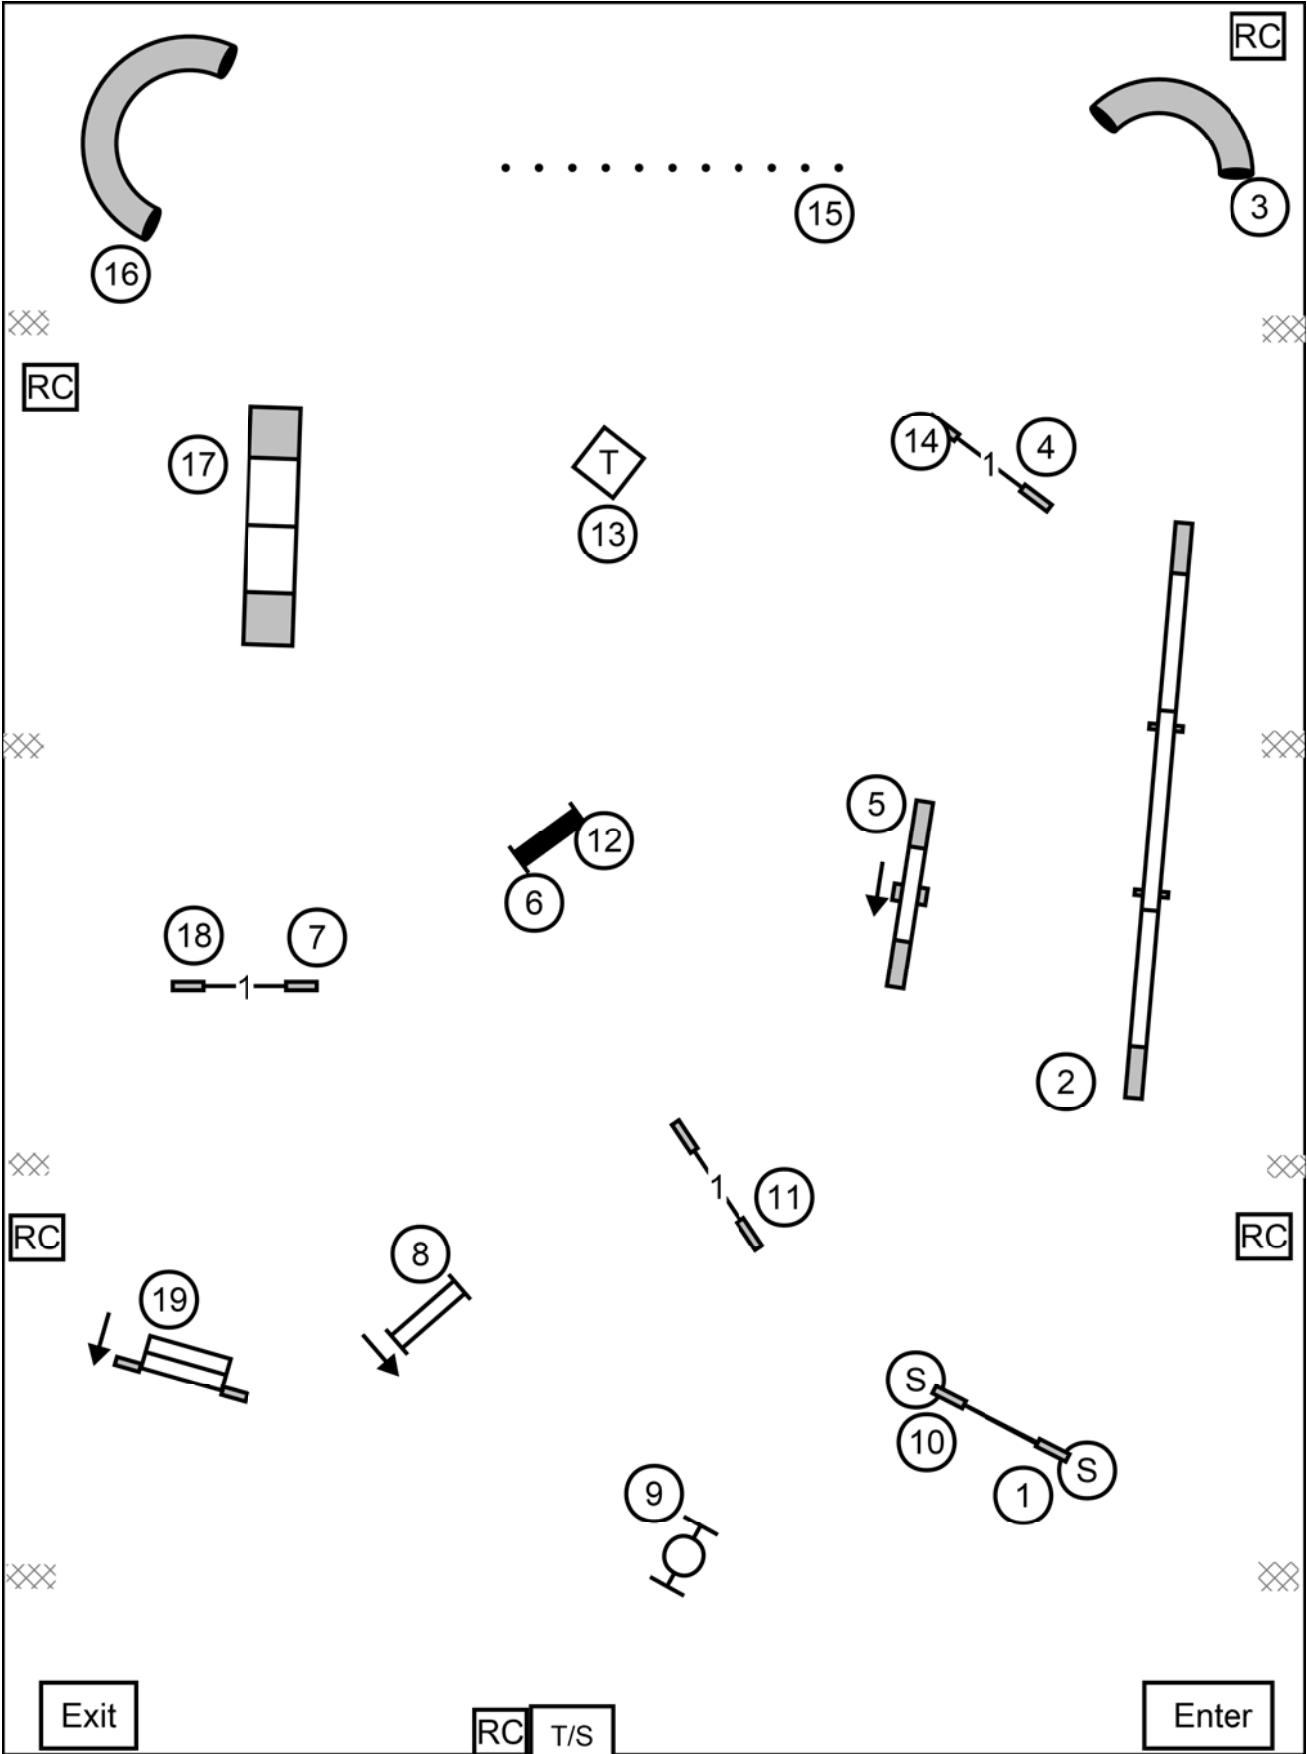

Del-Bay Herding Club
Monday August 17, 2020

Excellent/Masters STD
Designed by Tom O'Brien
Judged by Kristine Schmidt