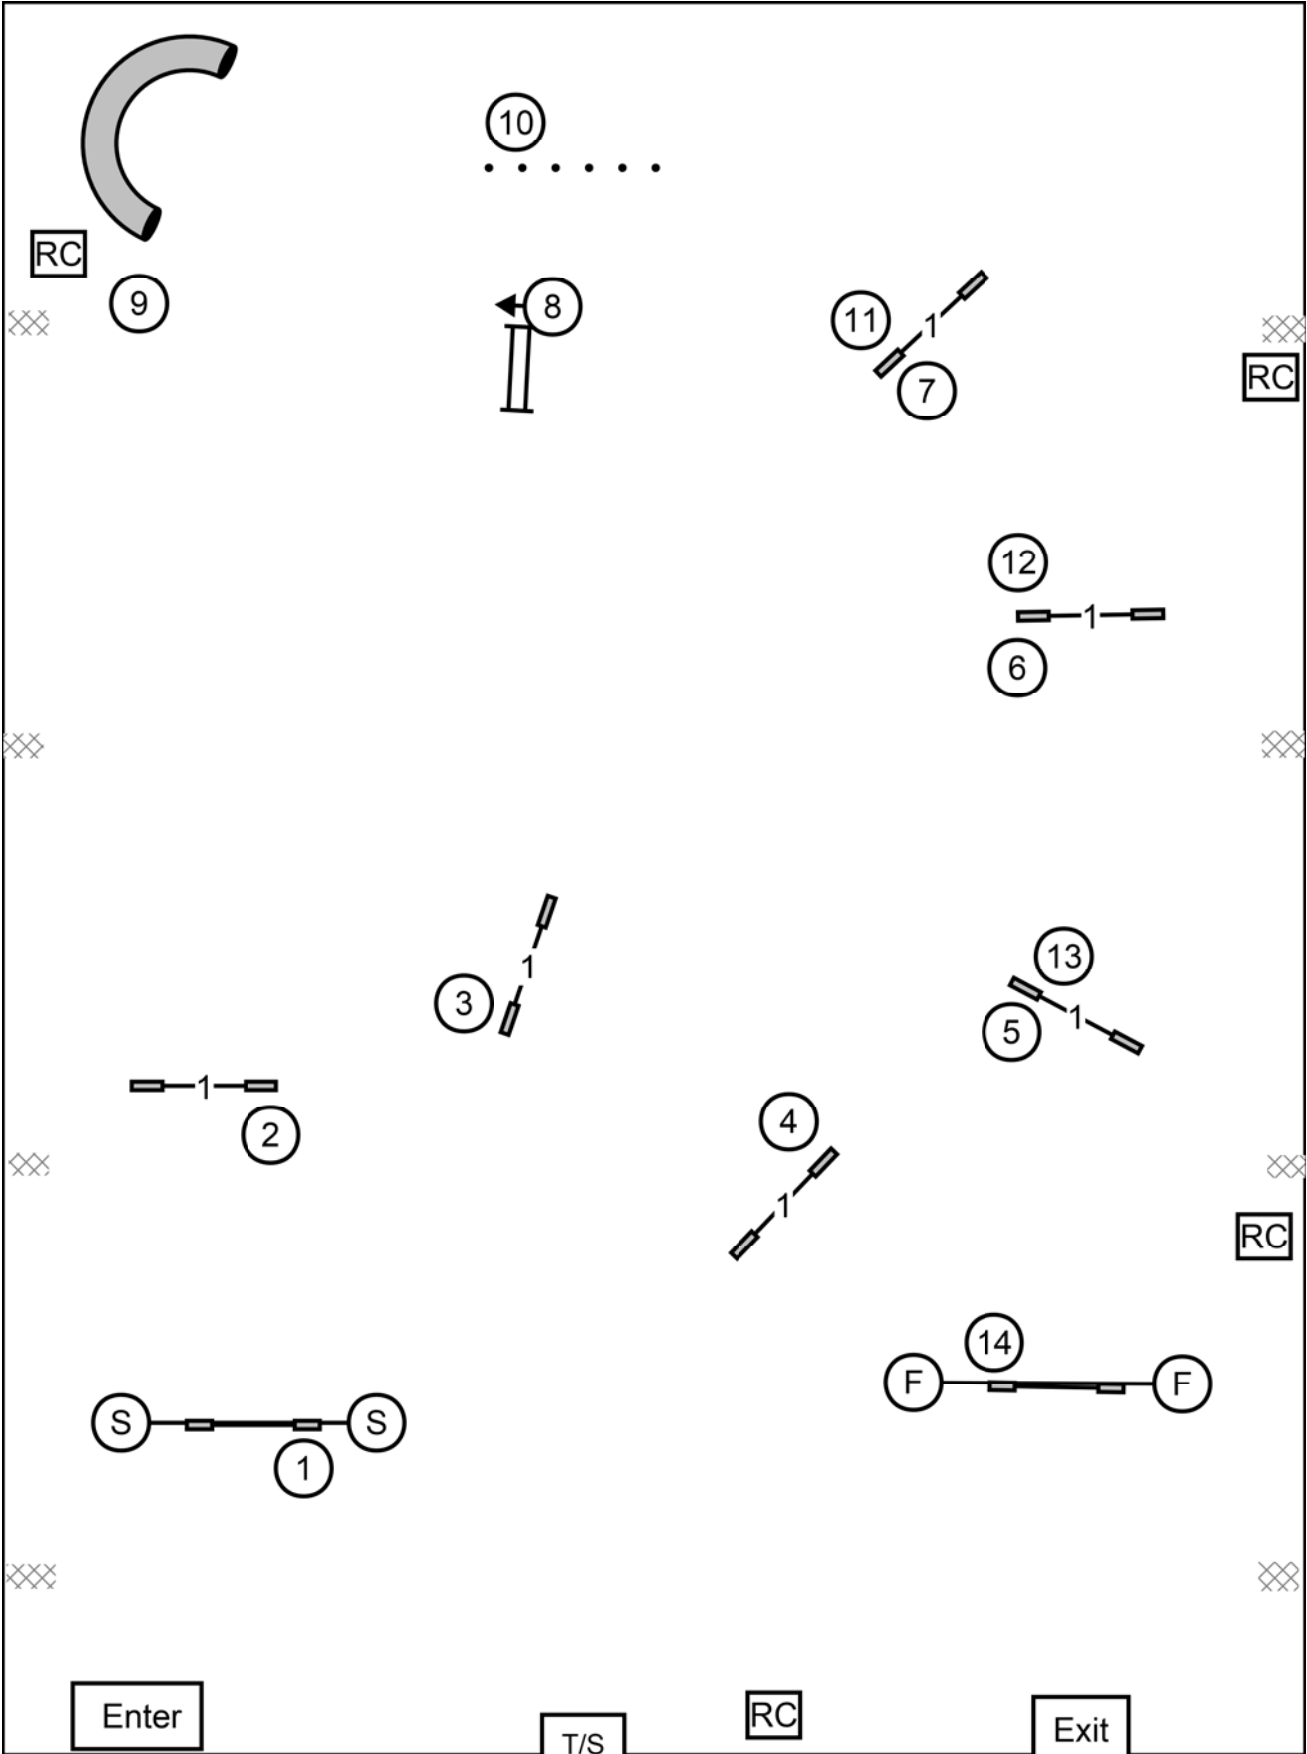

Del-Bay Herding Club
 Monday August 17, 2020

OPEN JWW
 Designed by Tom O'Brien
 Judged by Kristine Schmidt

Del-Bay Herding Club
 Monday August 17, 2020

NOVICE JWW
 Designed by Tom O'Brien
 Judged by Kristine Schmidt