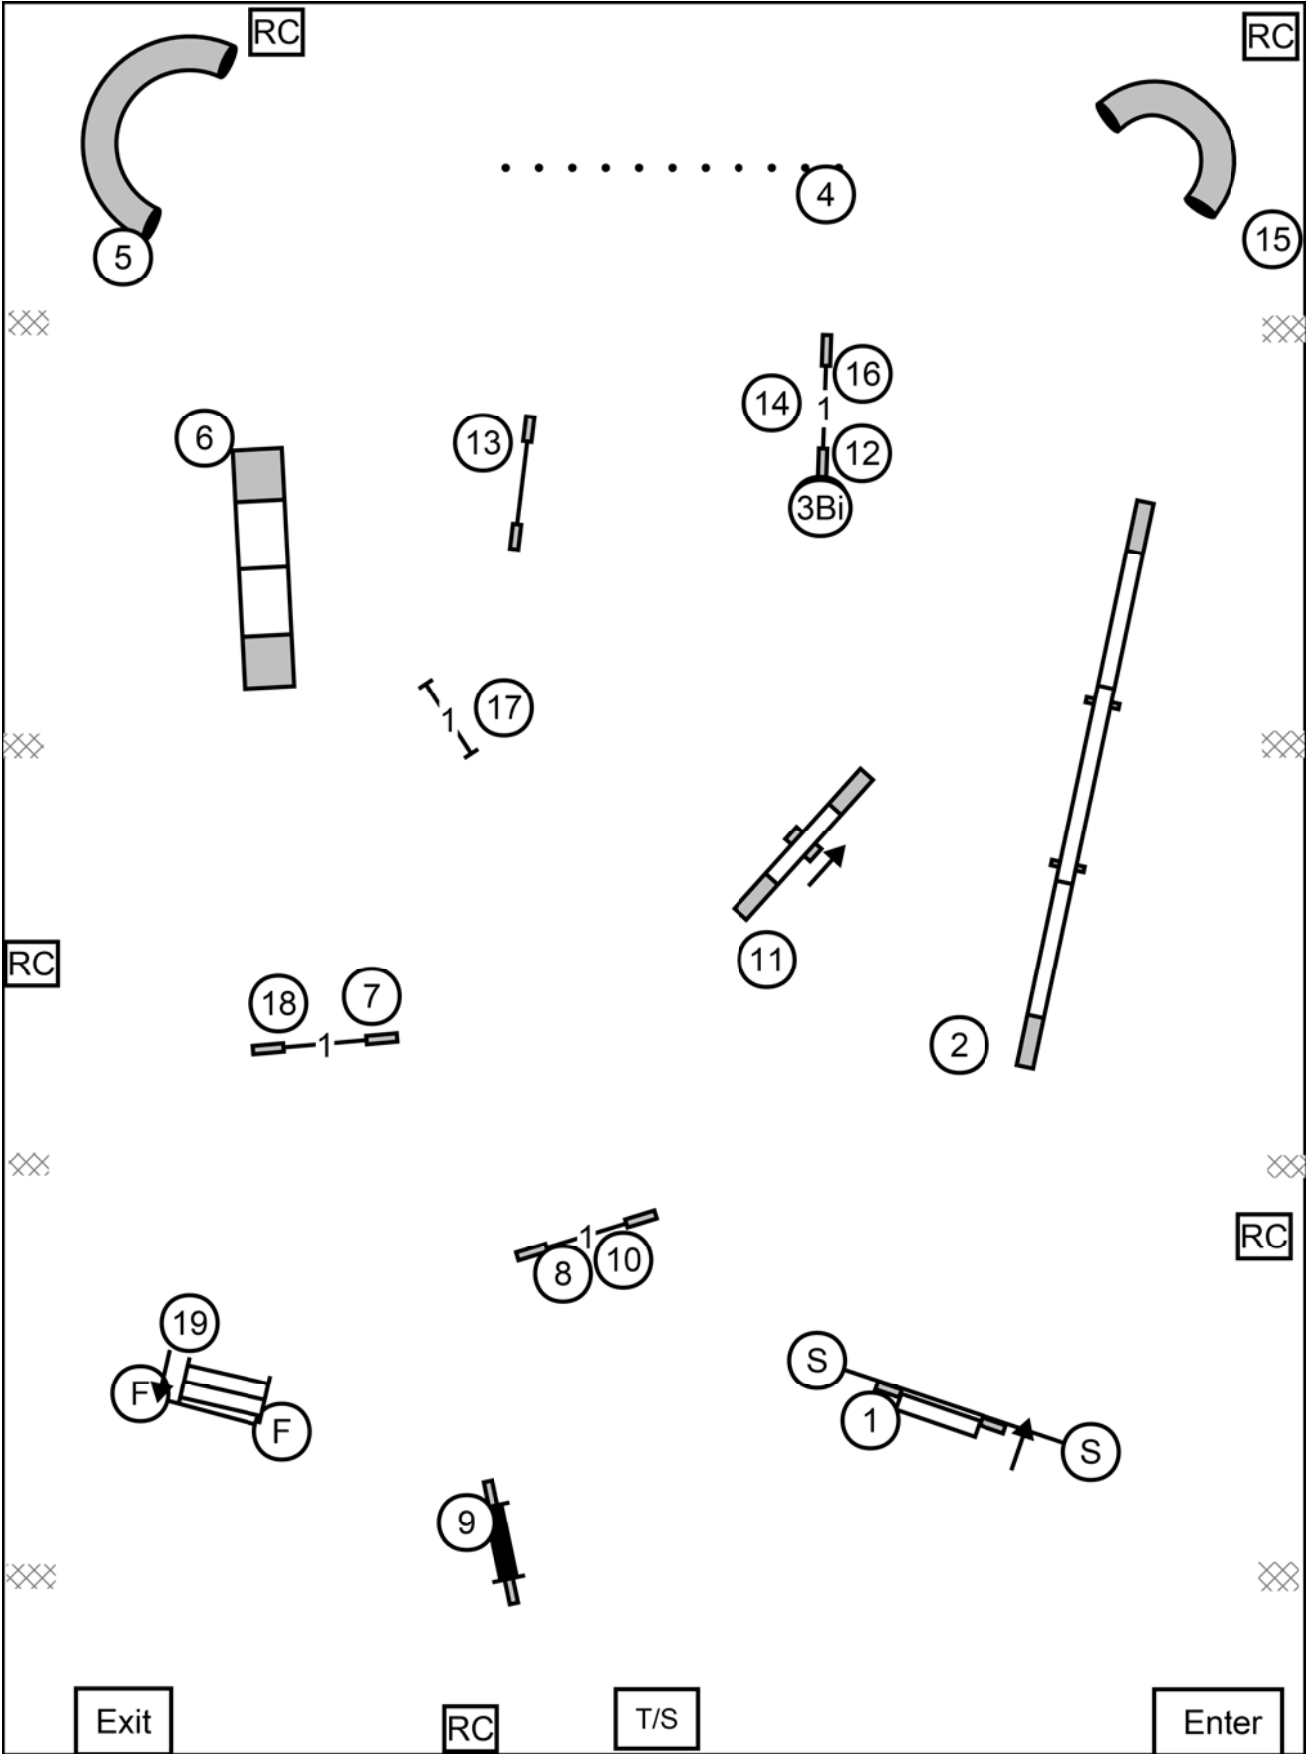

Del-Bay Herding Club
 Monday August 17, 2020

OPEN JWW
 Designed by Tom O'Brien
 Judged by Kristine Schmidt

Del-Bay Herding Club
 Monday August 17, 2020

NOVICE JWW
 Designed by Tom O'Brien
 Judged by Kristine Schmidt