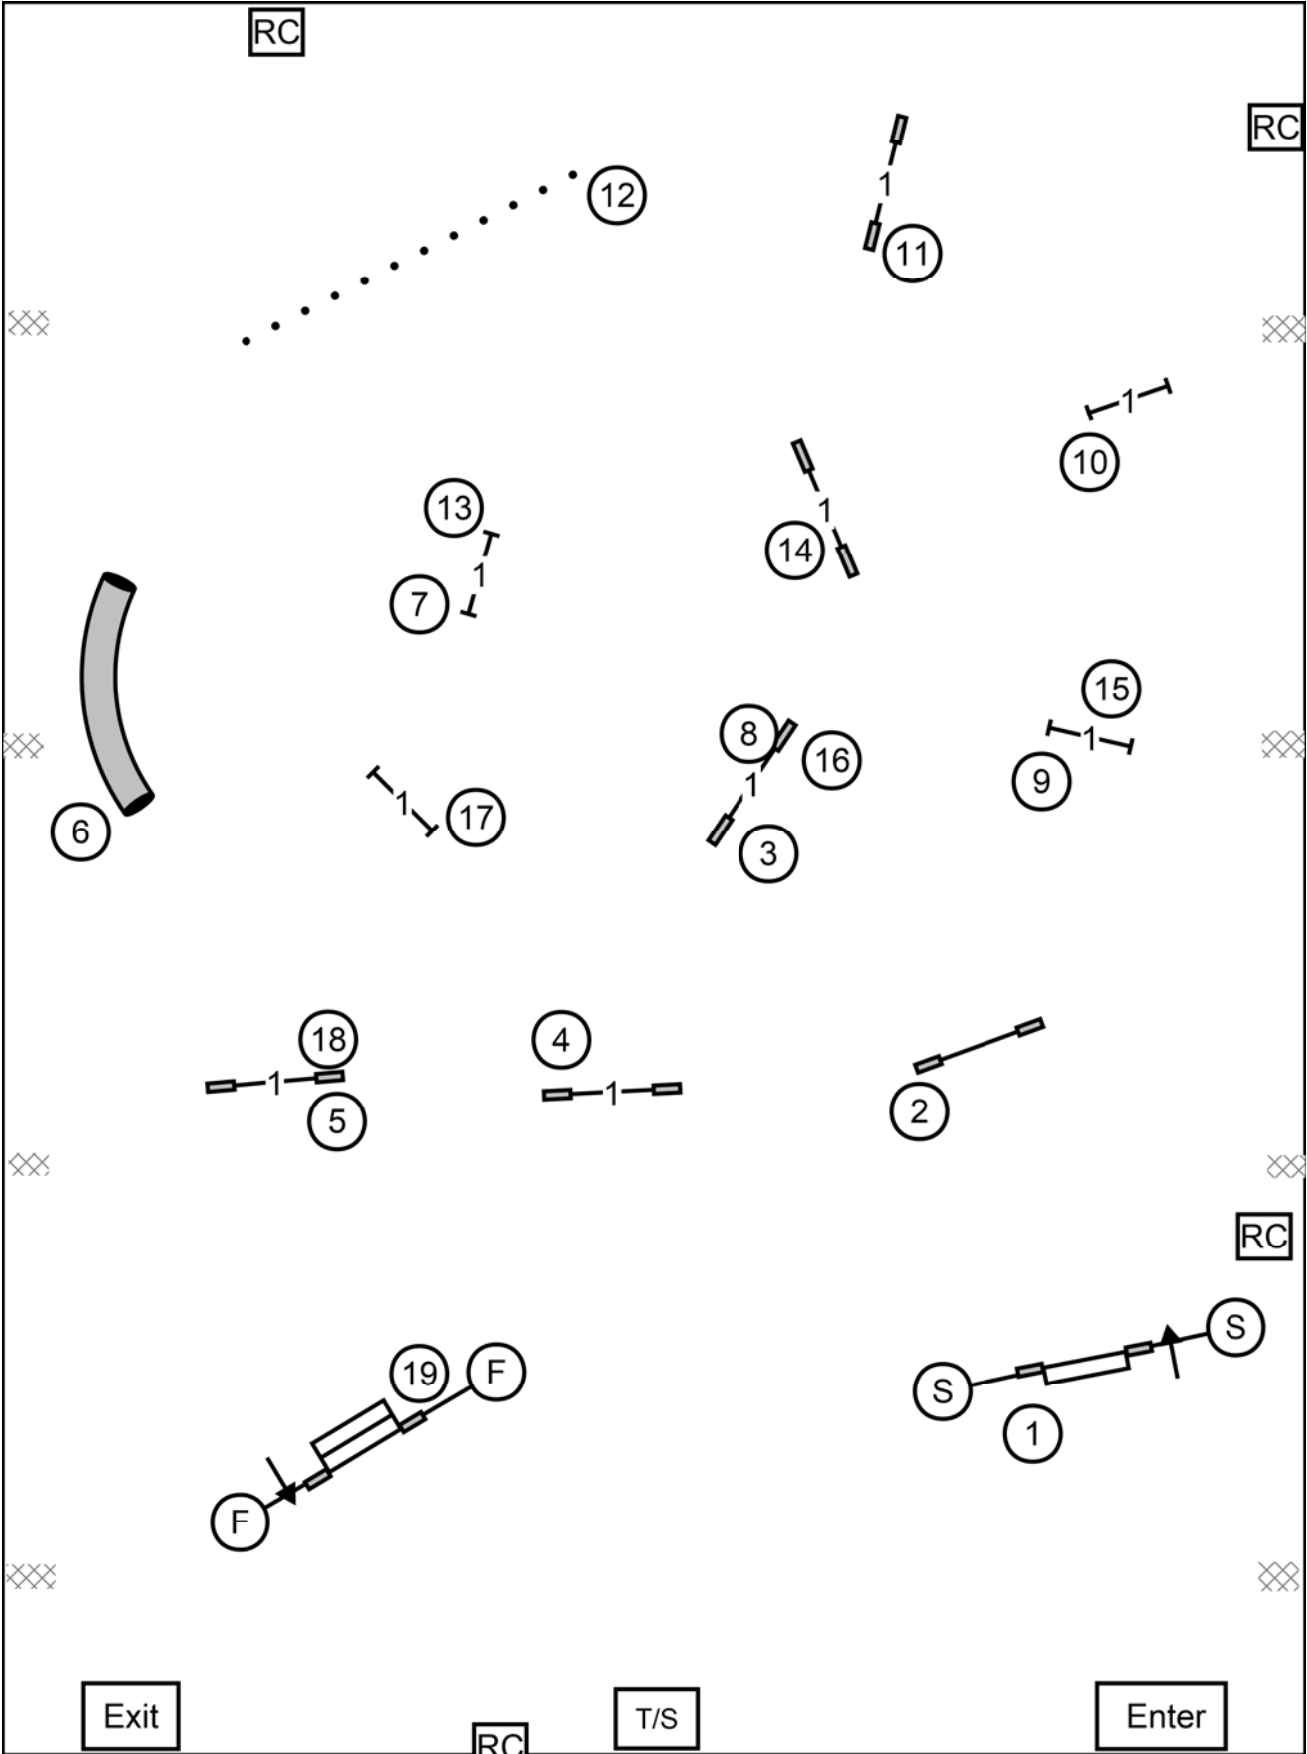

Harrisburg Shetland Sheepdog Club **Excellent/Masters JWW**
Sunday August 16, 2020

Designed by Tom O'Brien
Judged by Kristine Schmidt