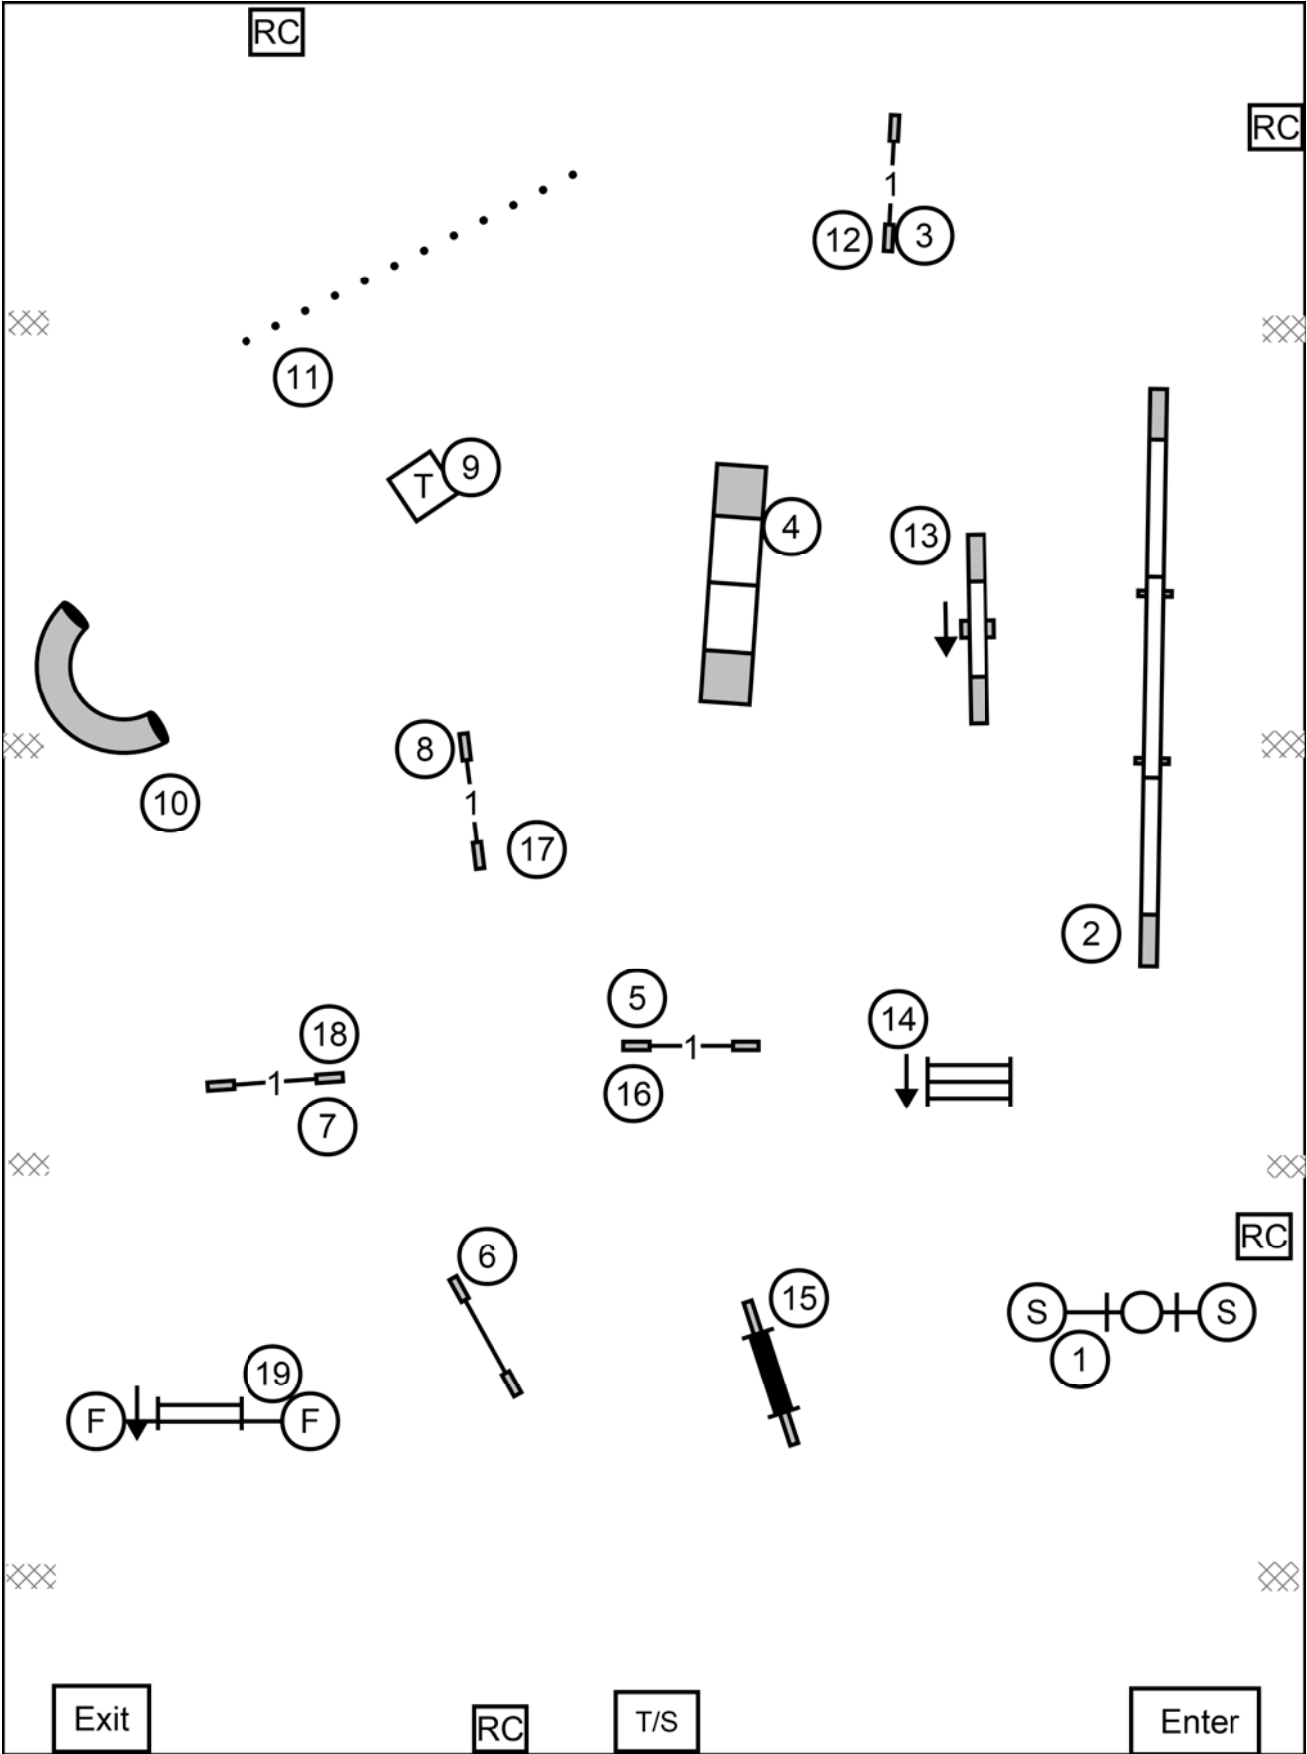

Harrisburg Shetland Sheepdog Club
Sunday August 16, 2020

Excellent/Masters STD

Designed by Tom O'Brien
Judged by Kristine Schmidt