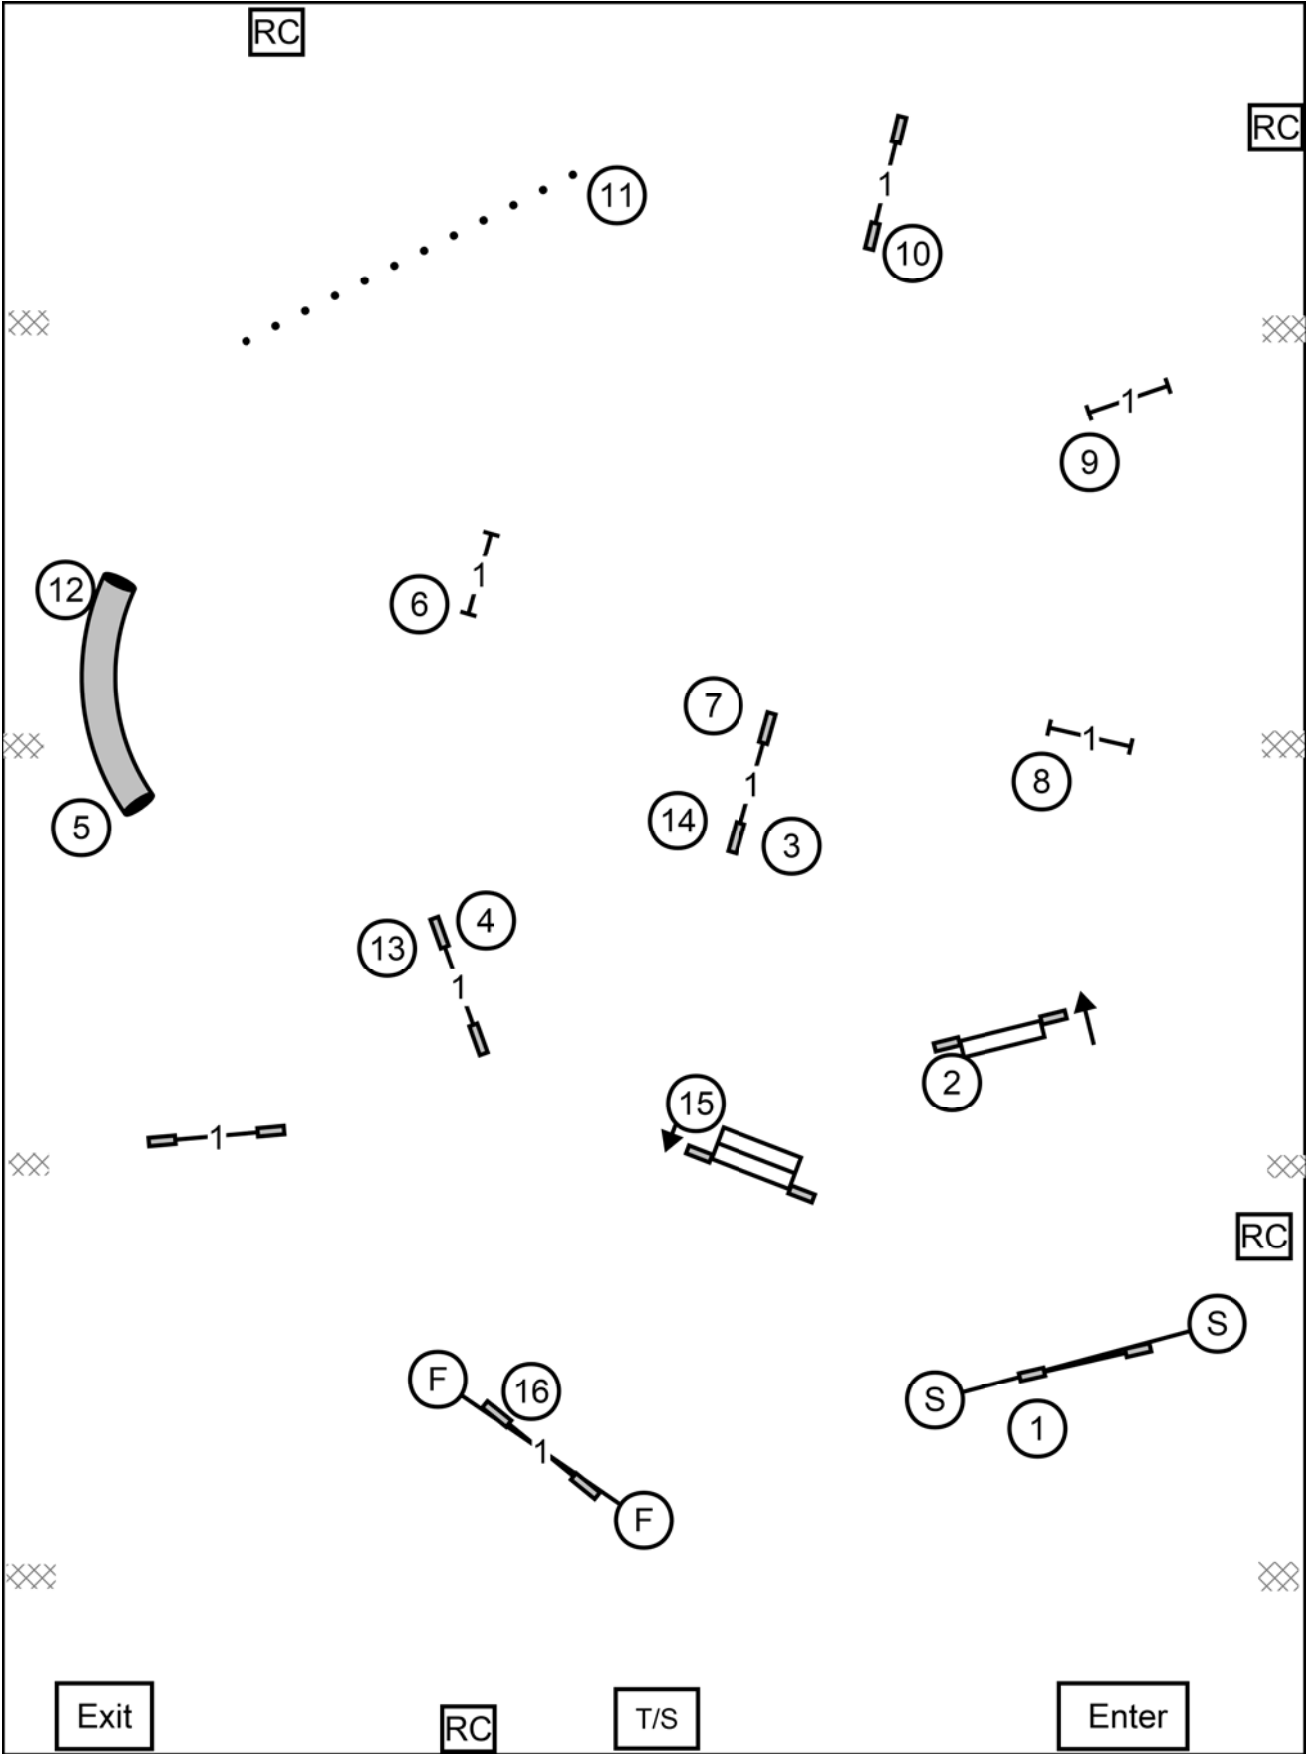

Harrisburg Shetland Sheepdog Club
Sunday August 16, 2020

OPEN JWW
Designed by Tom O'Brien
Judged by Kristine Schmidt