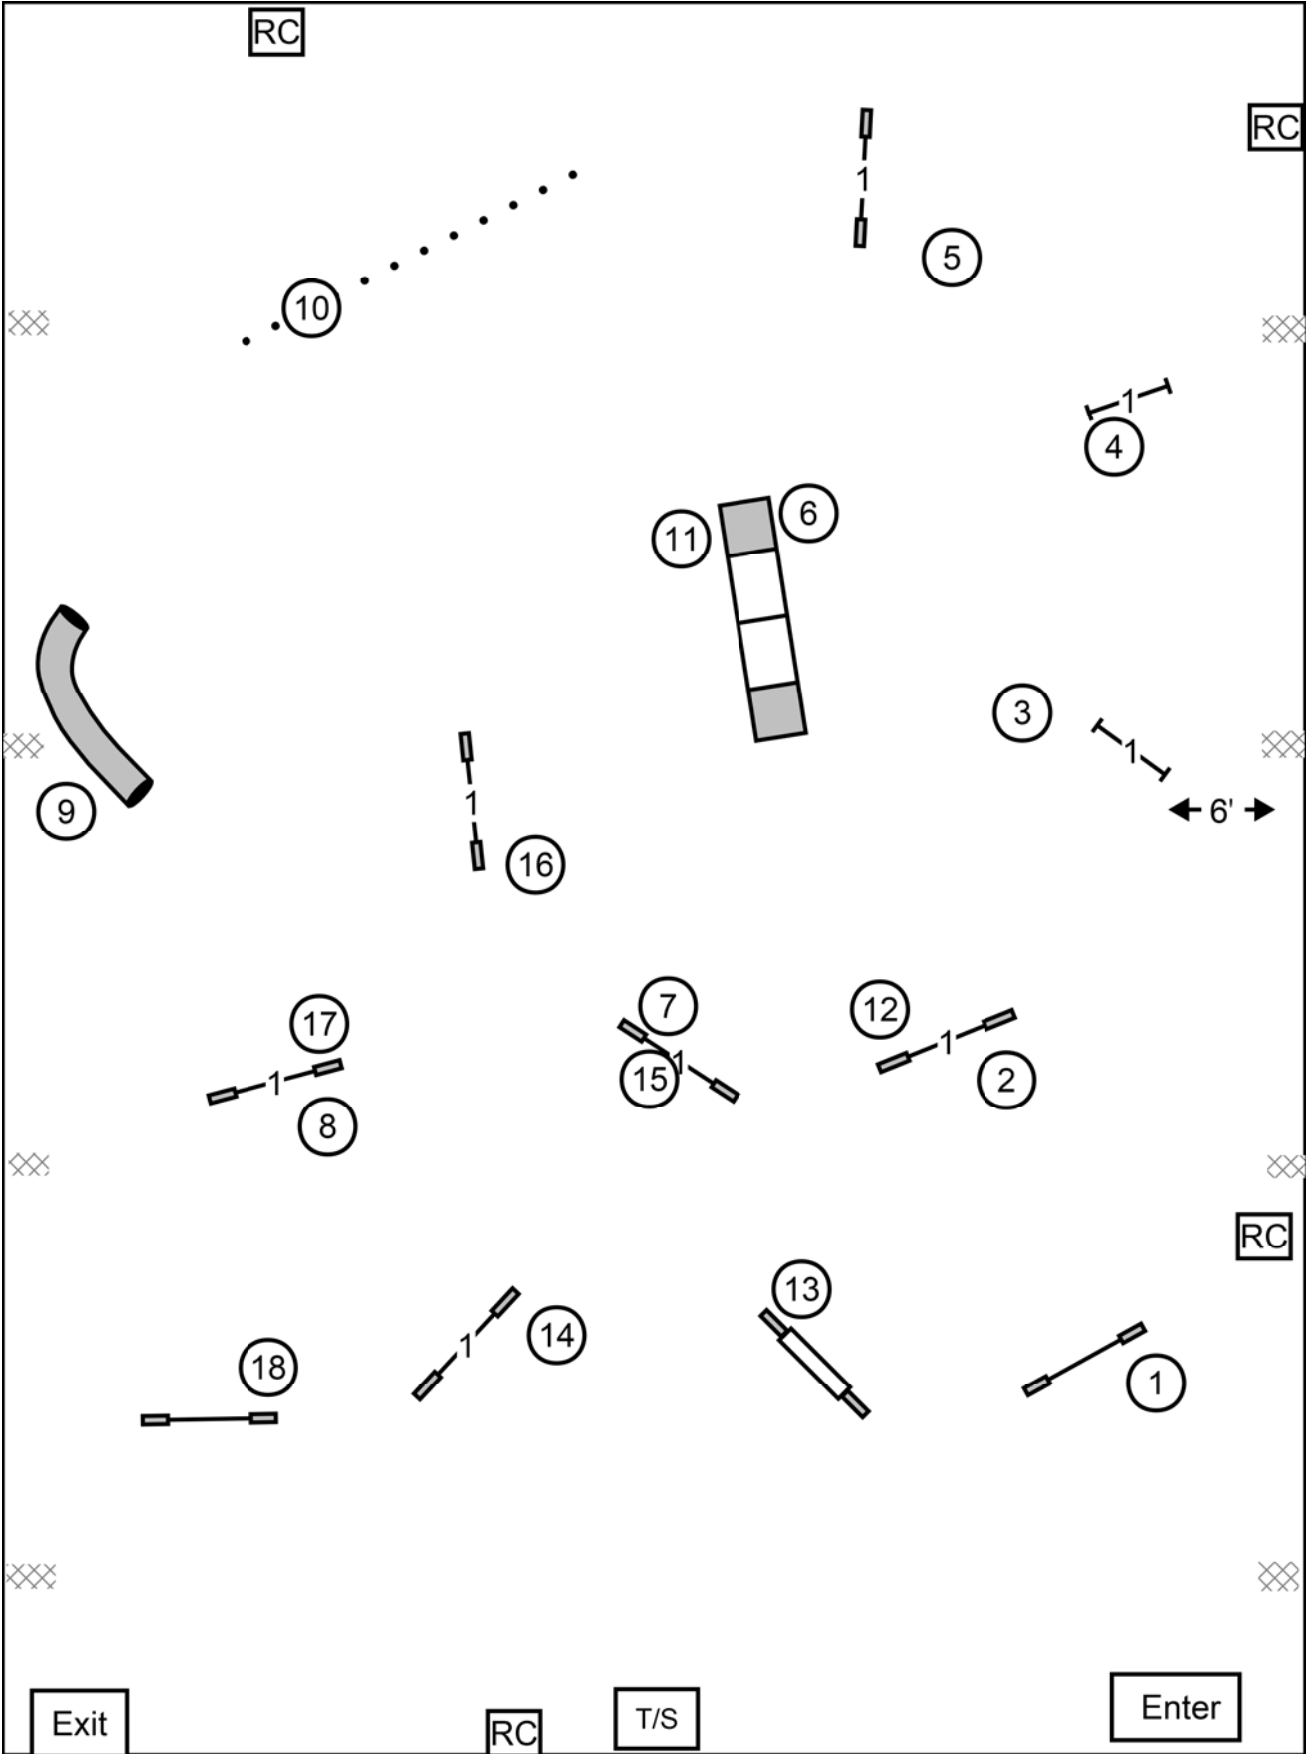

Harrisburg Shetland Sheepdog Club
Sunday August 16, 2020

Excellent/Masters STD

Designed by Tom O'Brien
Judged by Kristine Schmidt