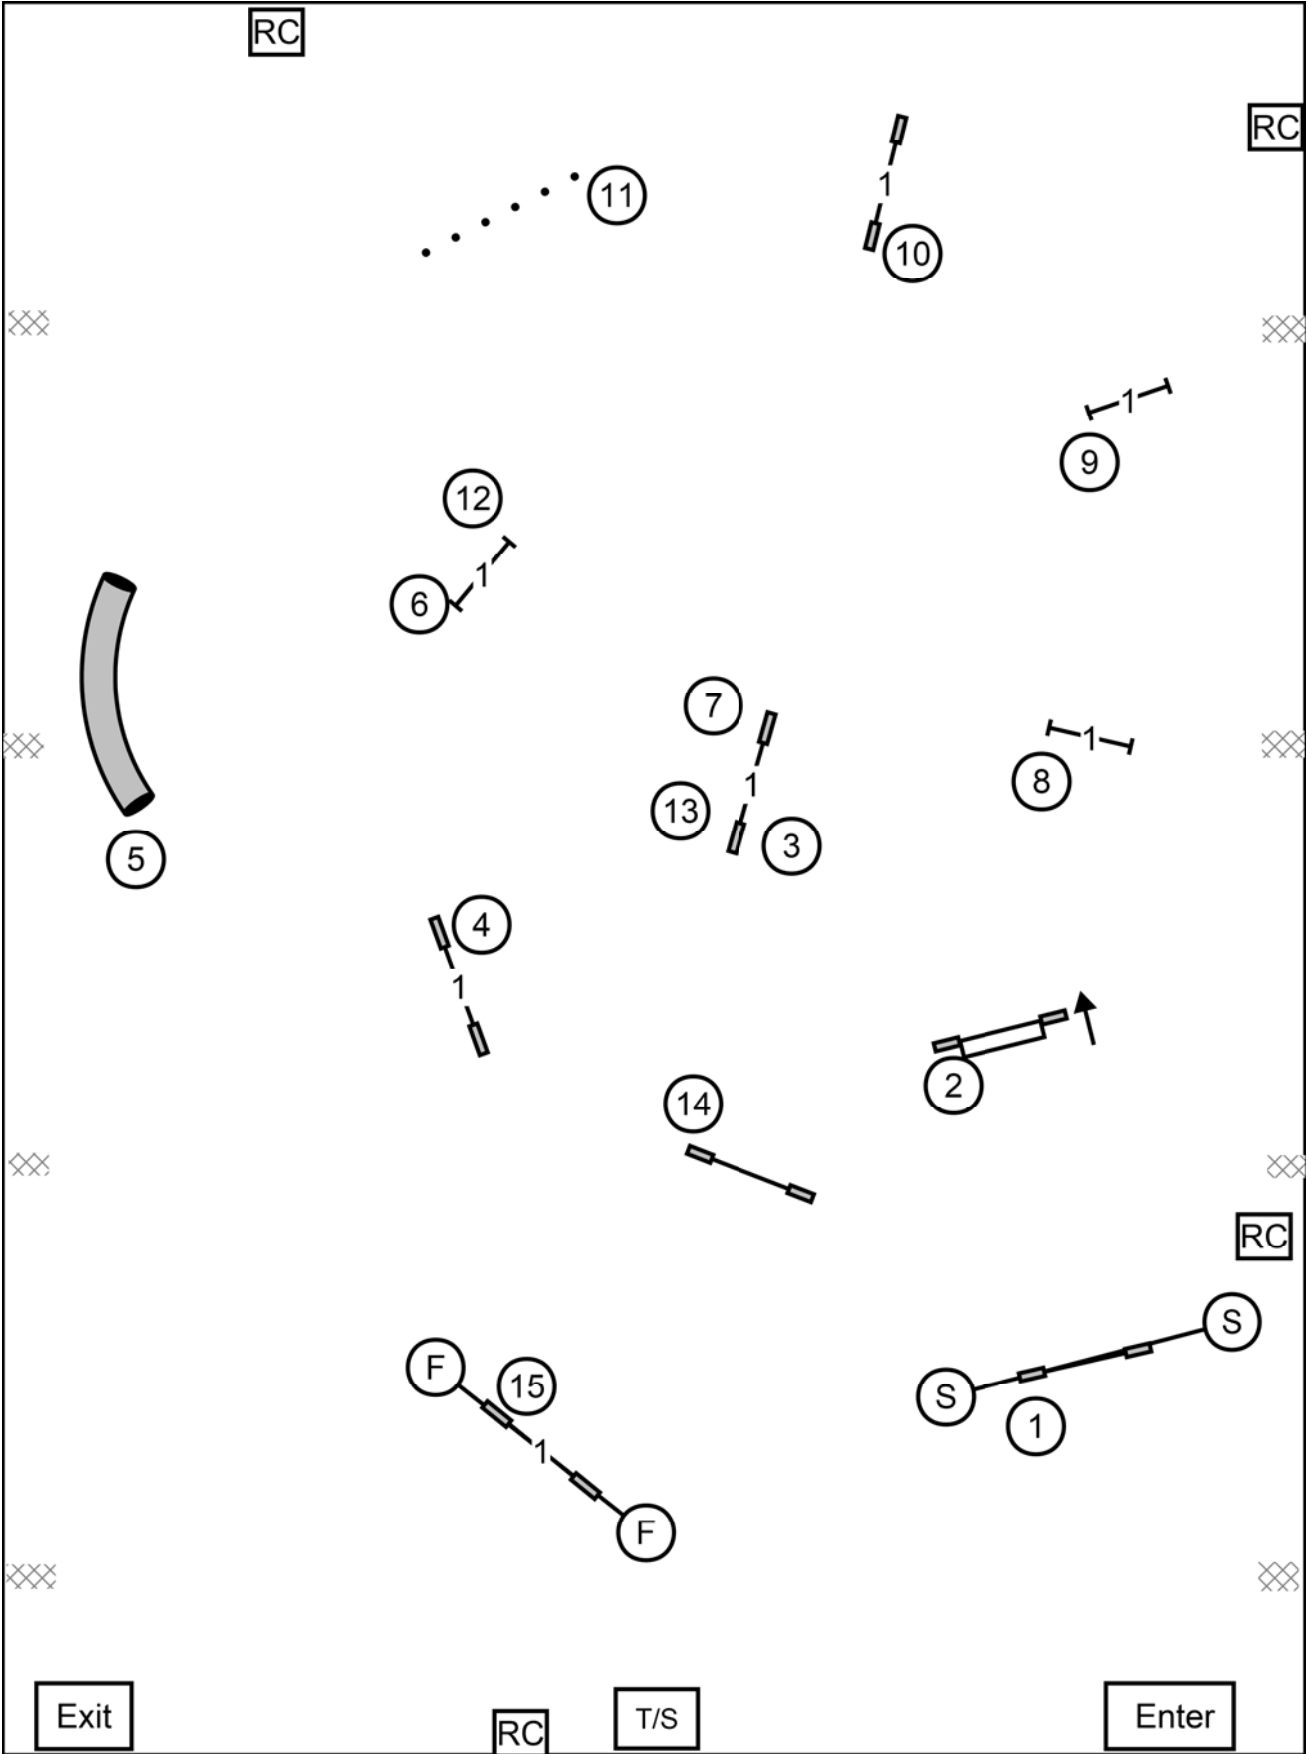

Harrisburg Shetland Sheepdog Club
Sunday August 16, 2020

NOVICE JWW
Designed by Tom O'Brien
Judged by Kristine Schmidt