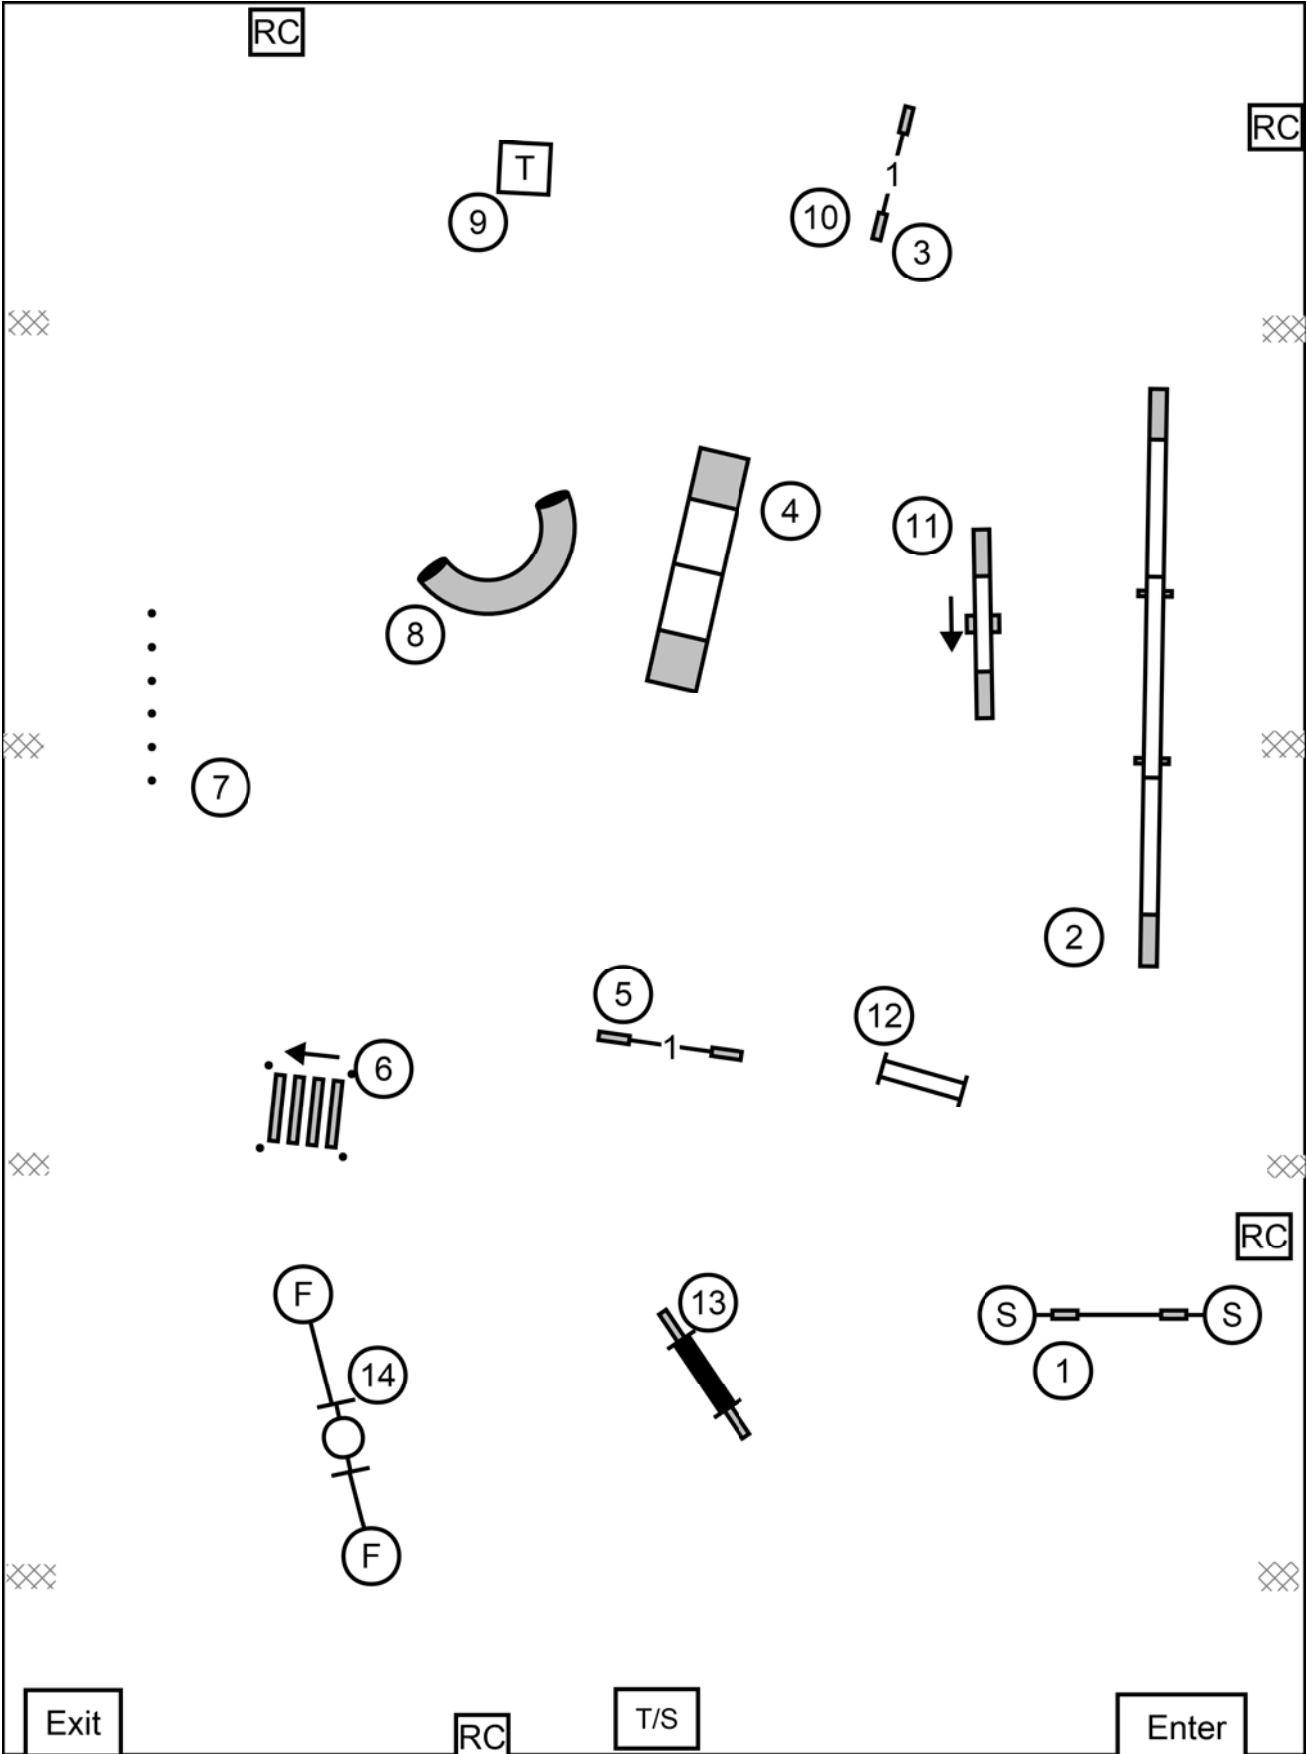

Harrisburg Shetland Sheepdog Club
Sunday August 16, 2020

NOVICE STD
Designed by Tom O'Brien
Judged by Kristine Schmidt