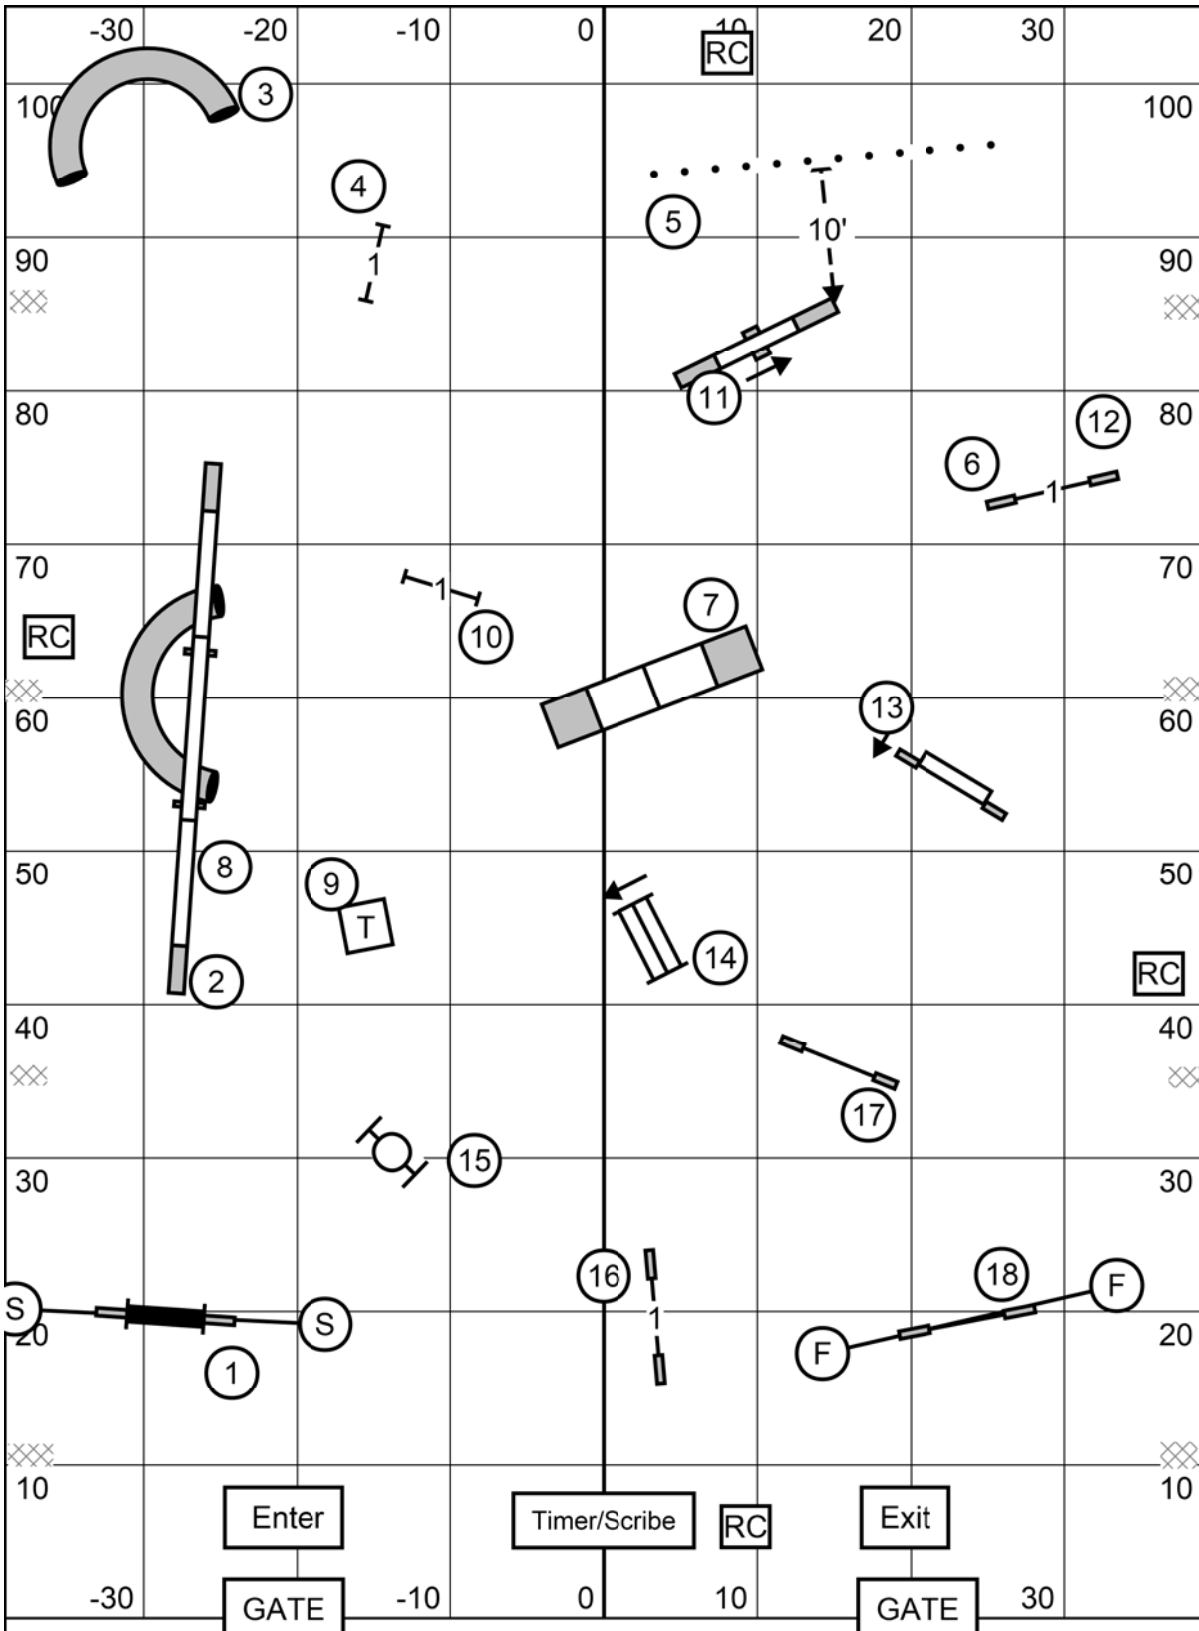

PREMIER STANDARD

Northern Virginia Brittany Club

Indoors on Artificial Turf - 78' x 105' Ring - E-Timers

August 13, 2020 Tom O'Brien

EXCELLENT/MASTER STANDARD
 Northern Virginia Brittany Club
 Indoors on Artificial Turf - 78' x 105' Ring - E-Timers
 August 13, 2020 Tom O'Brien

SEND:
 Exc/Master: 6-5-4 ———
 Open: 6-5-4 - - - - -
 Novice: 6-5 - - - - -

FAST
 Northern Virginia Brittany Club
 doors on Artificial Turf - 78' x 105' Ring - E-Tir
 August 13, 2020 Tom O'Brien

PREMIER JUMPERS with WEAVES

- PREMIER ELEMENTS:**
- 3-4-5 Serpentine
 - 7-8 Pull-thru
 - 11-12 Backside
 - 17-18 Run-By

Southern Virginia Brittany Club
 Artificial Turf - 78' x 105' Ring - E-Timers
 August 13, 2020 Tom O'Brien

EXCELLENT/MASTER JUMPERS with WEAVES

OPEN STANDARD
 Northern Virginia Brittany Club
 Indoors on Artificial Turf - 78' x 105' Ring - E-Timers
 August 13, 2020 Tom O'Brien