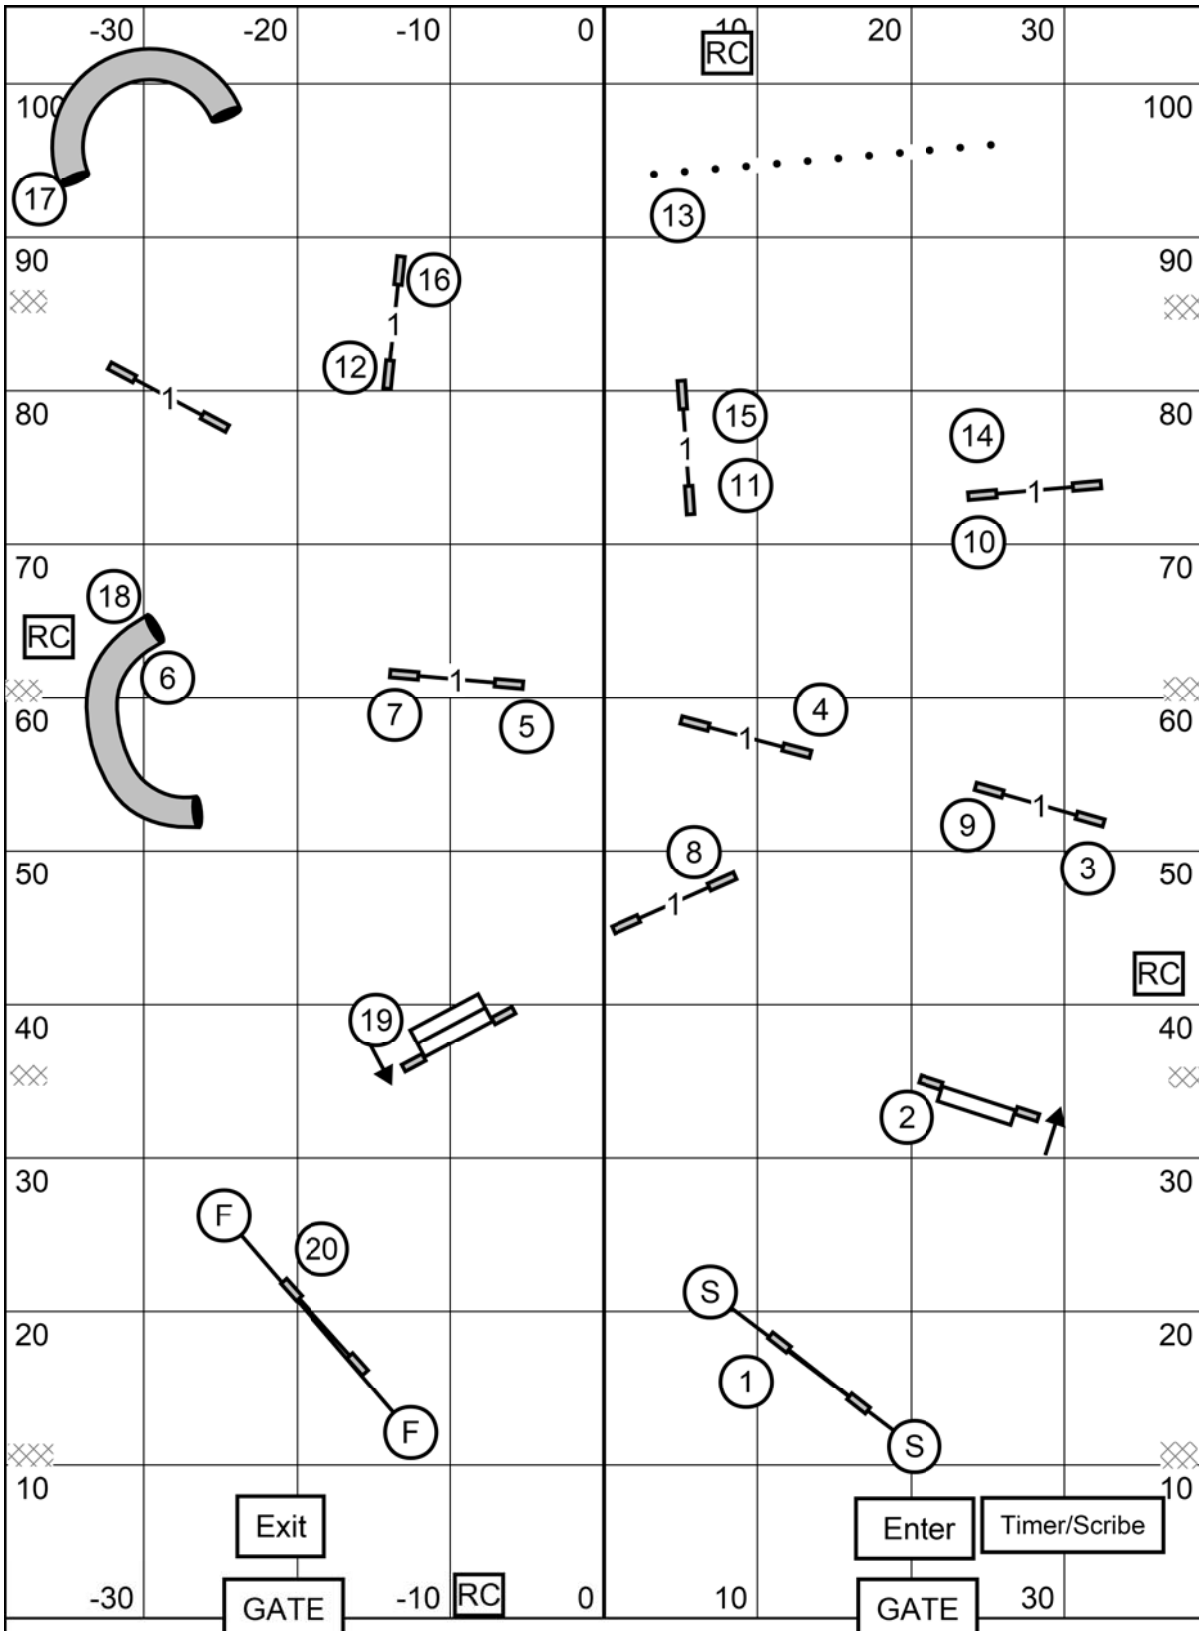

PREMIER STANDARD

Northern Virginia Brittany Club

Indoors on Artificial Turf - 78' x 105' Ring - E-Timers

August 13, 2020 Tom O'Brien

EXCELLENT/MASTER STANDARD
 Northern Virginia Brittany Club
 Indoors on Artificial Turf - 78' x 105' Ring - E-Timers
 August 13, 2020 Tom O'Brien

SEND:
 Exc/Master: 6-5-4 ———
 Open: 6-5-4 - - - - -
 Novice: 6-5 - - - - -

FAST
 Northern Virginia Brittany Club
 doors on Artificial Turf - 78' x 105' Ring - E-Tir
 August 13, 2020 Tom O'Brien

PREMIER JUMPERS with WEAVES

- PREMIER ELEMENTS:**
- 3-4-5 Serpentine
 - 7-8 Pull-thru
 - 11-12 Backside
 - 17-18 Run-By

Southern Virginia Brittany Club
 Artificial Turf - 78' x 105' Ring - E-Timers
 August 13, 2020 Tom O'Brien

EXCELLENT/MASTER JUMPERS with WEAVES

OPEN STANDARD
 Northern Virginia Brittany Club
 Indoors on Artificial Turf - 78' x 105' Ring - E-Timers
 August 13, 2020 Tom O'Brien