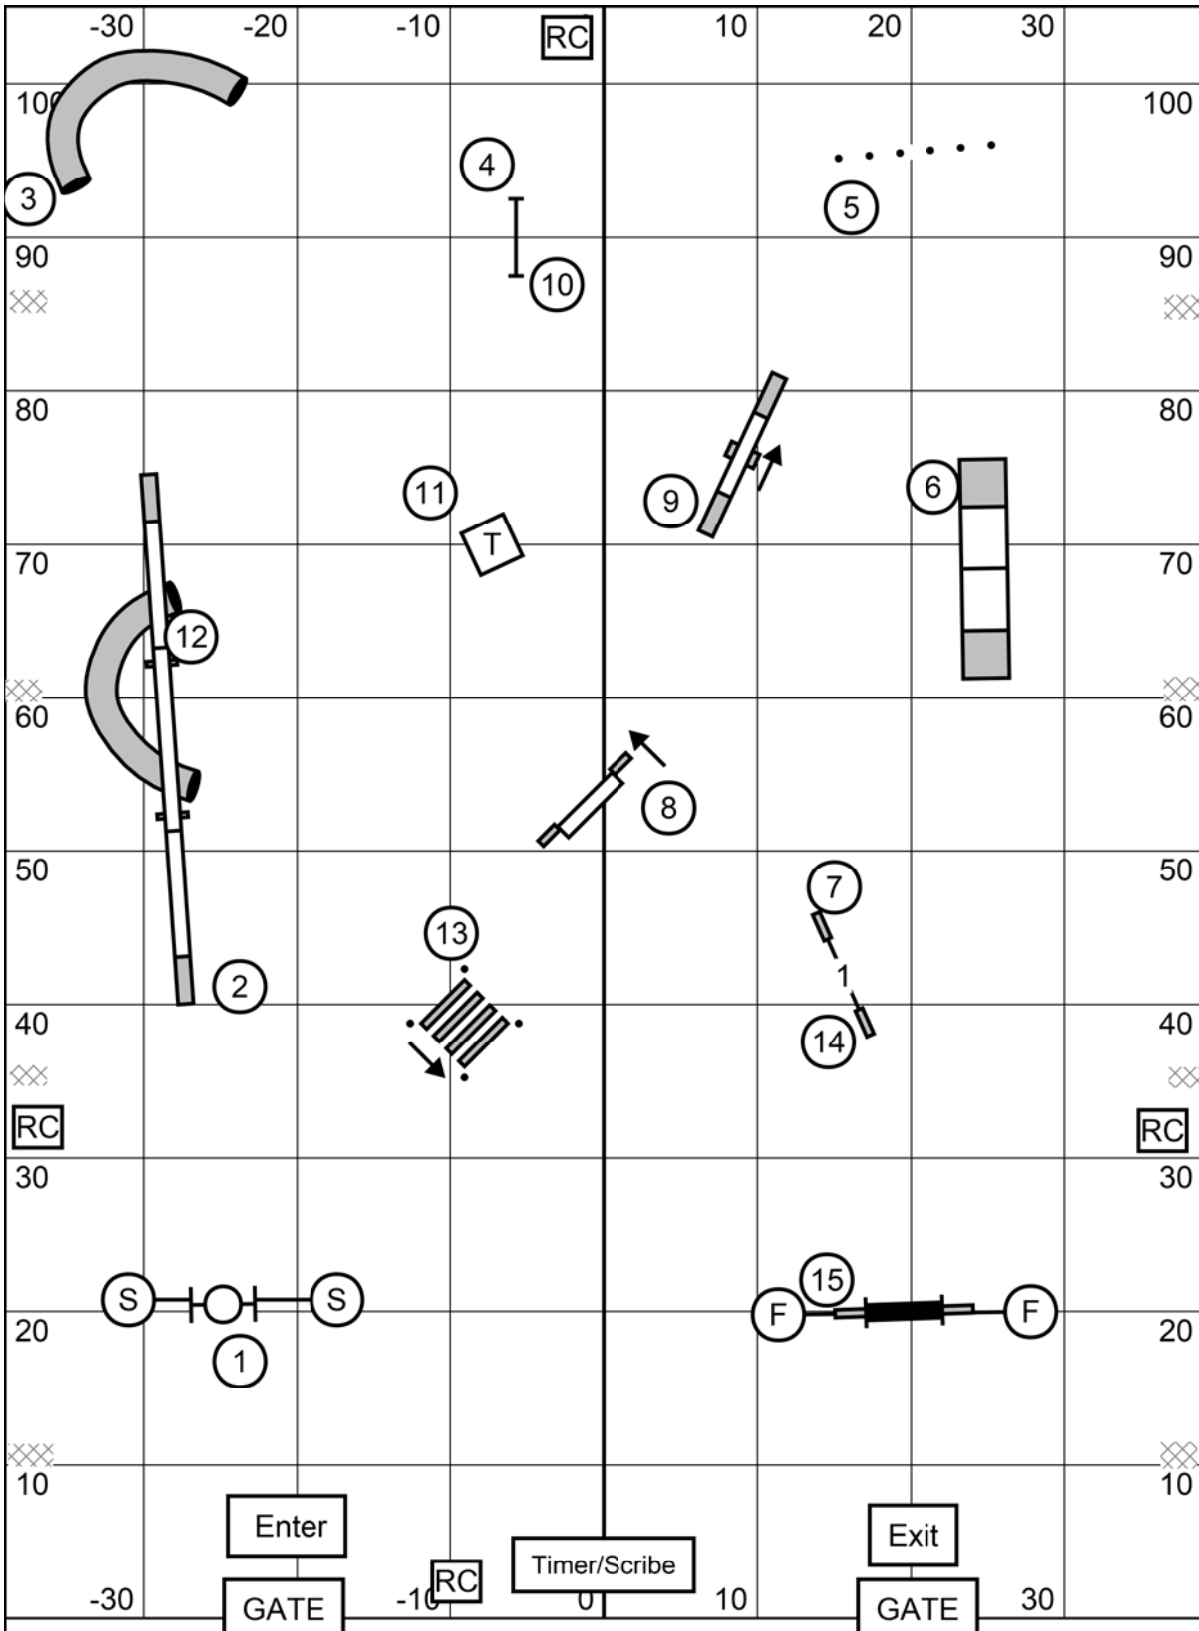

NOVICE STANDARD
Northern Virginia Brittany Club
Indoors on Artificial Turf - 78' x 105' Ring - E-Timers
August 13, 2020 Tom O'Brien