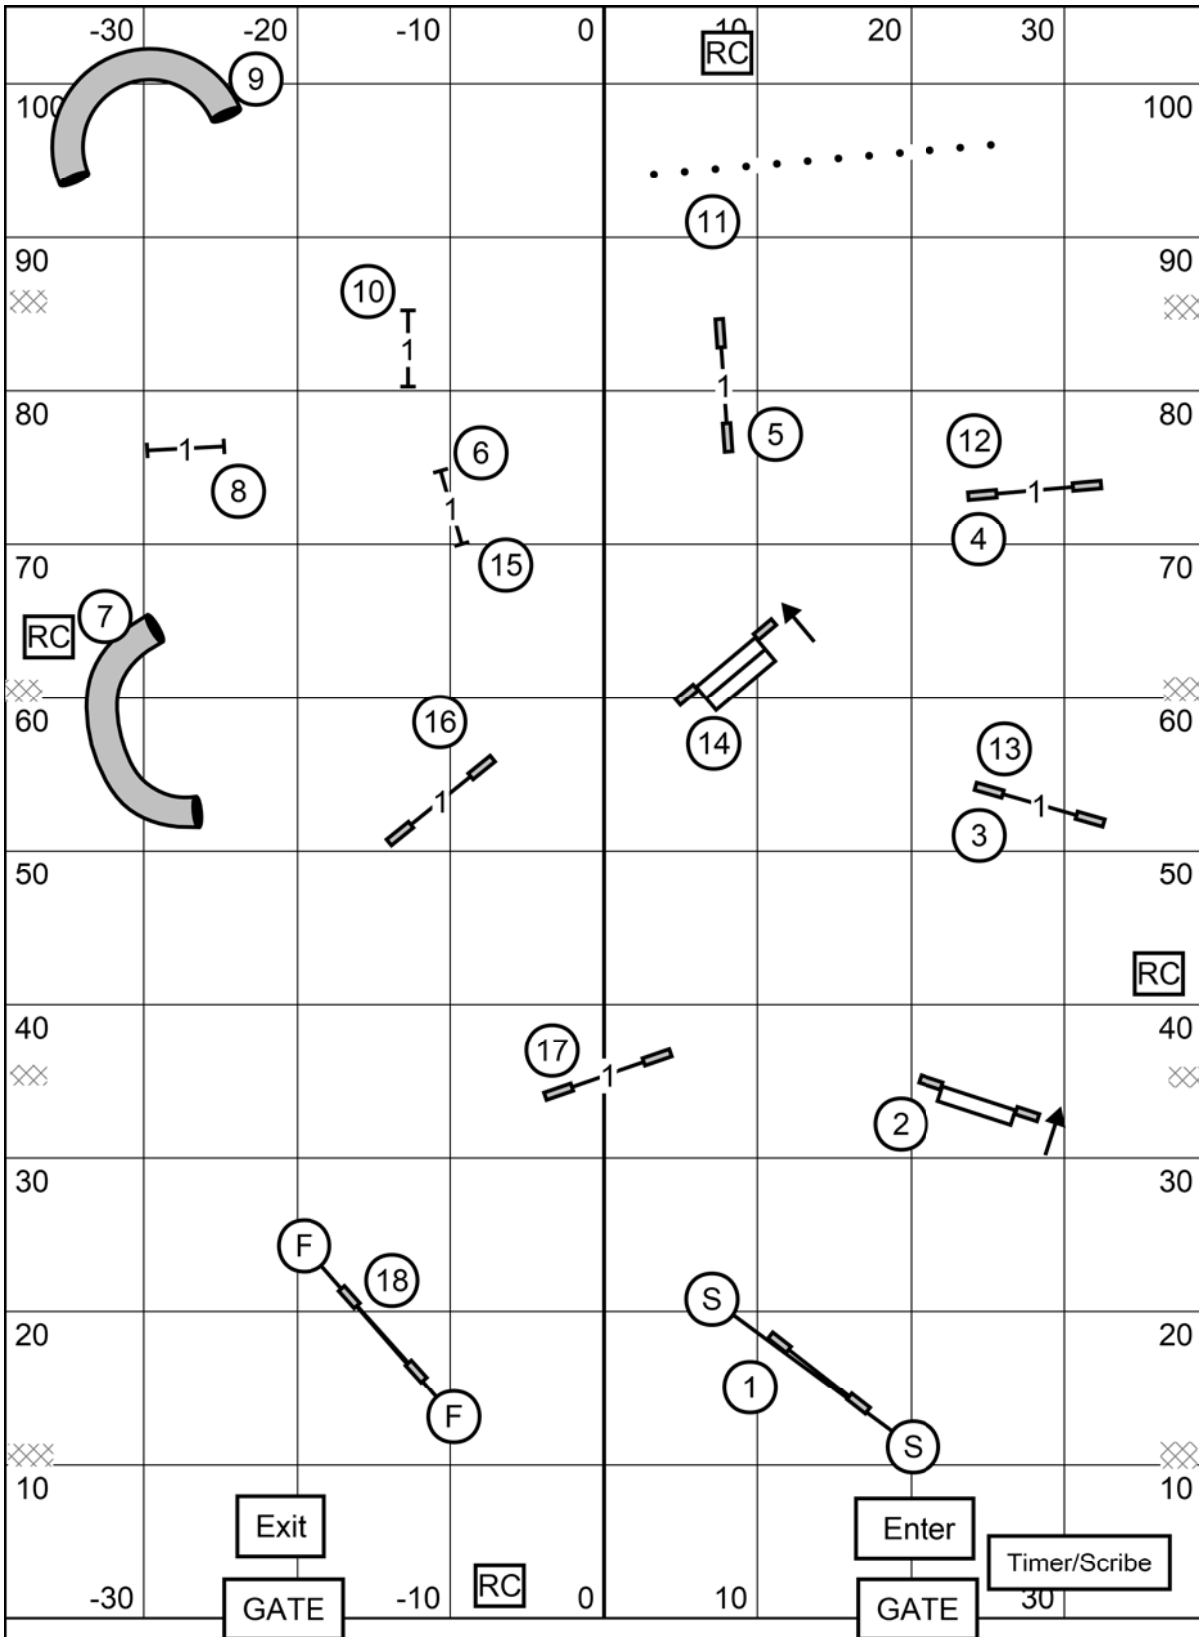

PREMIER STANDARD

Northern Virginia Brittany Club

Indoors on Artificial Turf - 78' x 105' Ring - E-Timers

August 13, 2020 Tom O'Brien

EXCELLENT/MASTER STANDARD
 Northern Virginia Brittany Club
 Indoors on Artificial Turf - 78' x 105' Ring - E-Timers
 August 13, 2020 Tom O'Brien

SEND:
 Exc/Master: 6-5-4 ———
 Open: 6-5-4 - - - - -
 Novice: 6-5 - - - - -

FAST
 Northern Virginia Brittany Club
 doors on Artificial Turf - 78' x 105' Ring - E-Tir
 August 13, 2020 Tom O'Brien

PREMIER JUMPERS with WEAVES

- PREMIER ELEMENTS:**
- 3-4-5 Serpentine
 - 7-8 Pull-thru
 - 11-12 Backside
 - 17-18 Run-By

Southern Virginia Brittany Club
 Artificial Turf - 78' x 105' Ring - E-Timers
 August 13, 2020 Tom O'Brien

EXCELLENT/MASTER JUMPERS with WEAVES

OPEN STANDARD
 Northern Virginia Brittany Club
 Indoors on Artificial Turf - 78' x 105' Ring - E-Timers
 August 13, 2020 Tom O'Brien