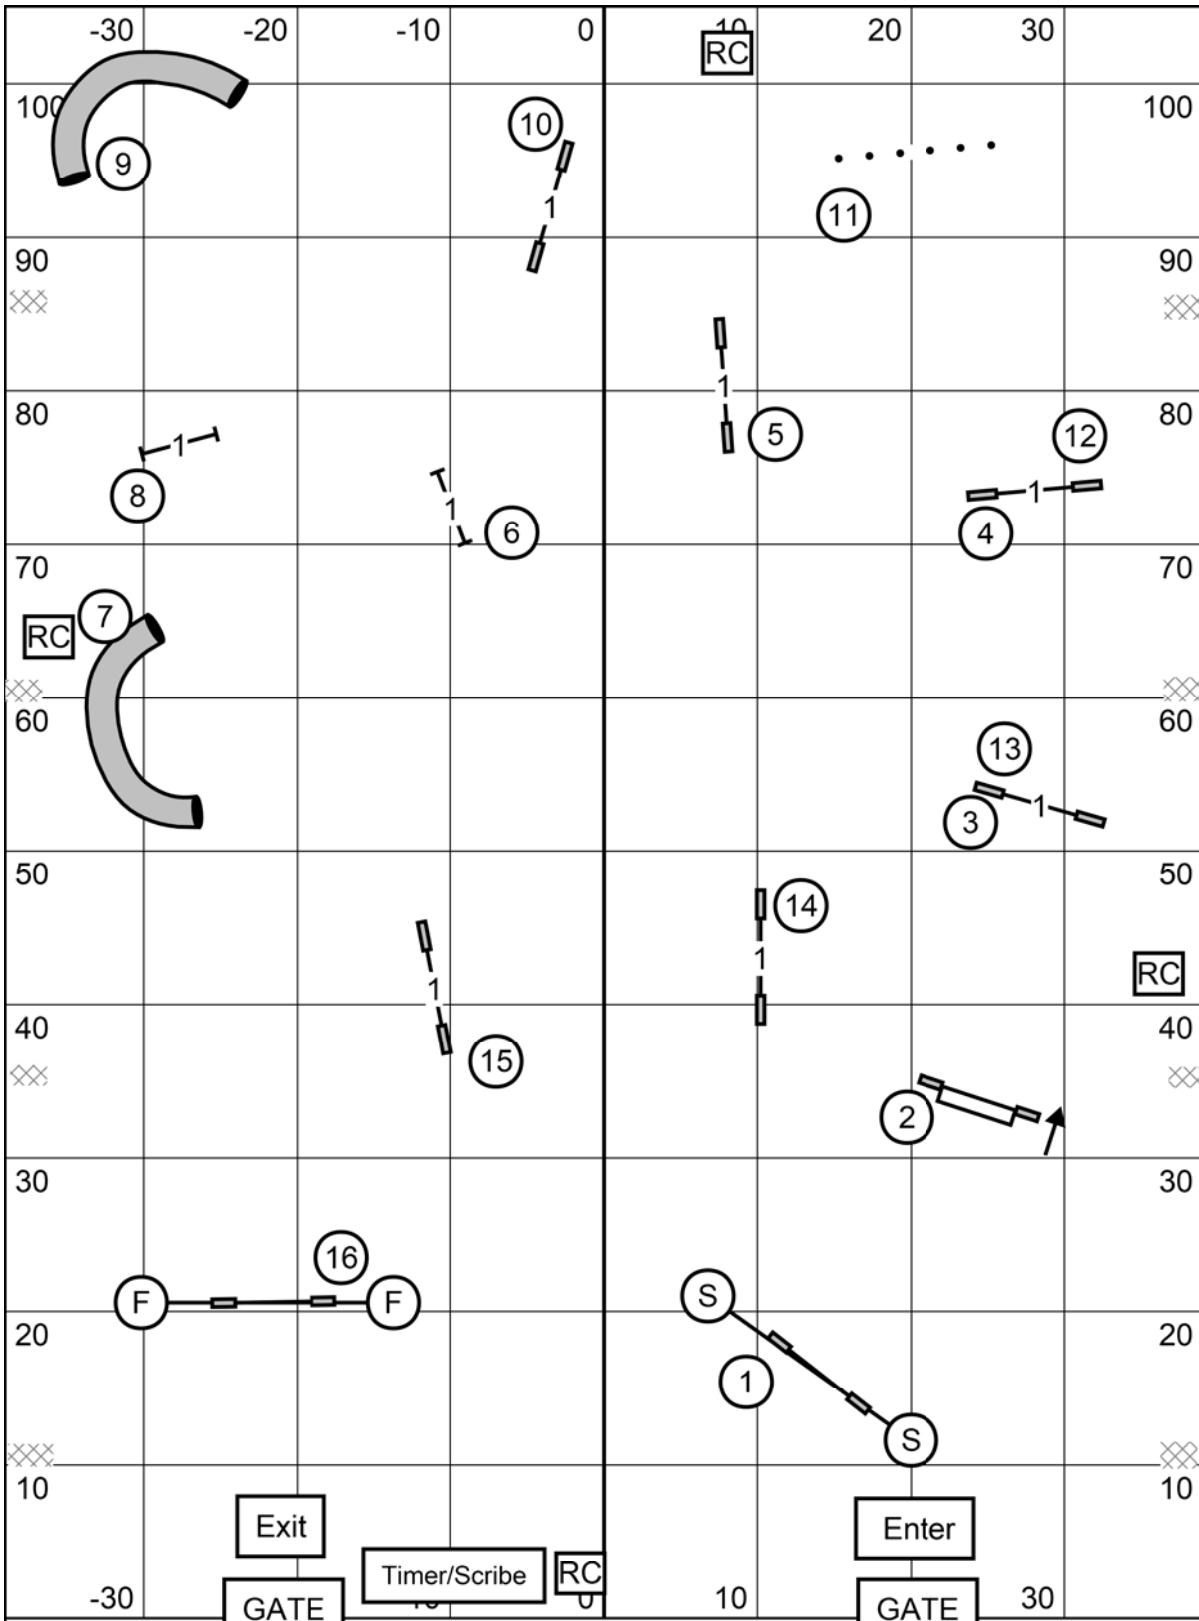

- PREMIER ELEMENTS:**
- 3-4-5 Serpentine
 - 7-8 Pull-thru
 - 11-12 Backside
 - 17-18 Run-By

Southern Virginia Brittany Club
 Artificial Turf - 78' x 105' Ring - E-Timers
 August 13, 2020 Tom O'Brien

EXCELLENT/MASTER JUMPERS with WEAVES

Northern Virginia Brittany Club

Indoors on Artificial Turf - 78' x 105' Ring - E-Timers

August 13, 2020 Tom O'Brien

OPEN JUMPERS with WEAVES
 Northern Virginia Brittany Club
 Indoors on Artificial Turf - 78' x 105' Ring - E-Timers
 August 13, 2020 Tom O'Brien

OPEN STANDARD
 Northern Virginia Brittany Club
 Indoors on Artificial Turf - 78' x 105' Ring - E-Timers
 August 13, 2020 Tom O'Brien