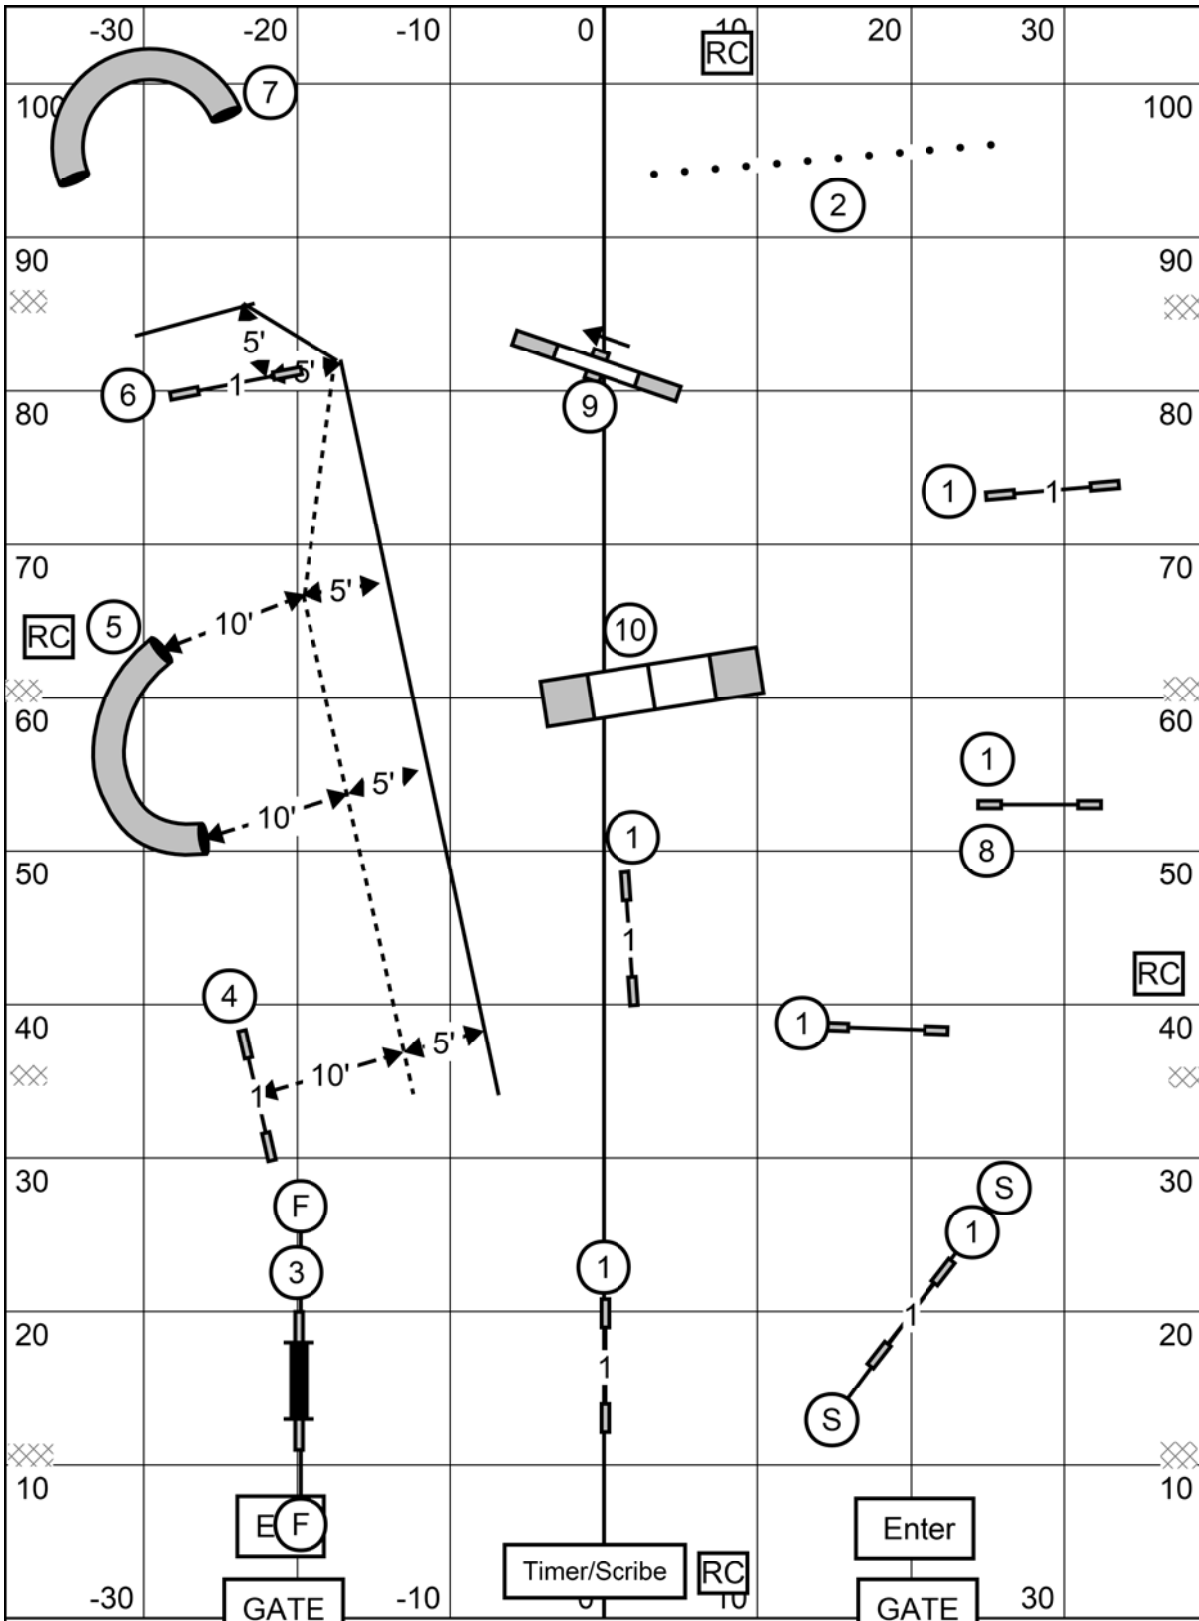

PREMIER STANDARD

Northern Virginia Brittany Club

Indoors on Artificial Turf - 78' x 105' Ring - E-Timers

August 13, 2020 Tom O'Brien

EXCELLENT/MASTER STANDARD
 Northern Virginia Brittany Club
 Indoors on Artificial Turf - 78' x 105' Ring - E-Timers
 August 13, 2020 Tom O'Brien

SEND:
 Exc/Master: 6-5-4 ———
 Open: 6-5-4 - - - - -
 Novice: 6-5 - - - - -

FAST
 Northern Virginia Brittany Club
 doors on Artificial Turf - 78' x 105' Ring - E-Tir
 August 13, 2020 Tom O'Brien

PREMIER JUMPERS with WEAVES

- PREMIER ELEMENTS:**
- 3-4-5 Serpentine
 - 7-8 Pull-thru
 - 11-12 Backside
 - 17-18 Run-By

Southern Virginia Brittany Club
 Artificial Turf - 78' x 105' Ring - E-Timers
 August 13, 2020 Tom O'Brien

EXCELLENT/MASTER JUMPERS with WEAVES

OPEN STANDARD
 Northern Virginia Brittany Club
 Indoors on Artificial Turf - 78' x 105' Ring - E-Timers
 August 13, 2020 Tom O'Brien