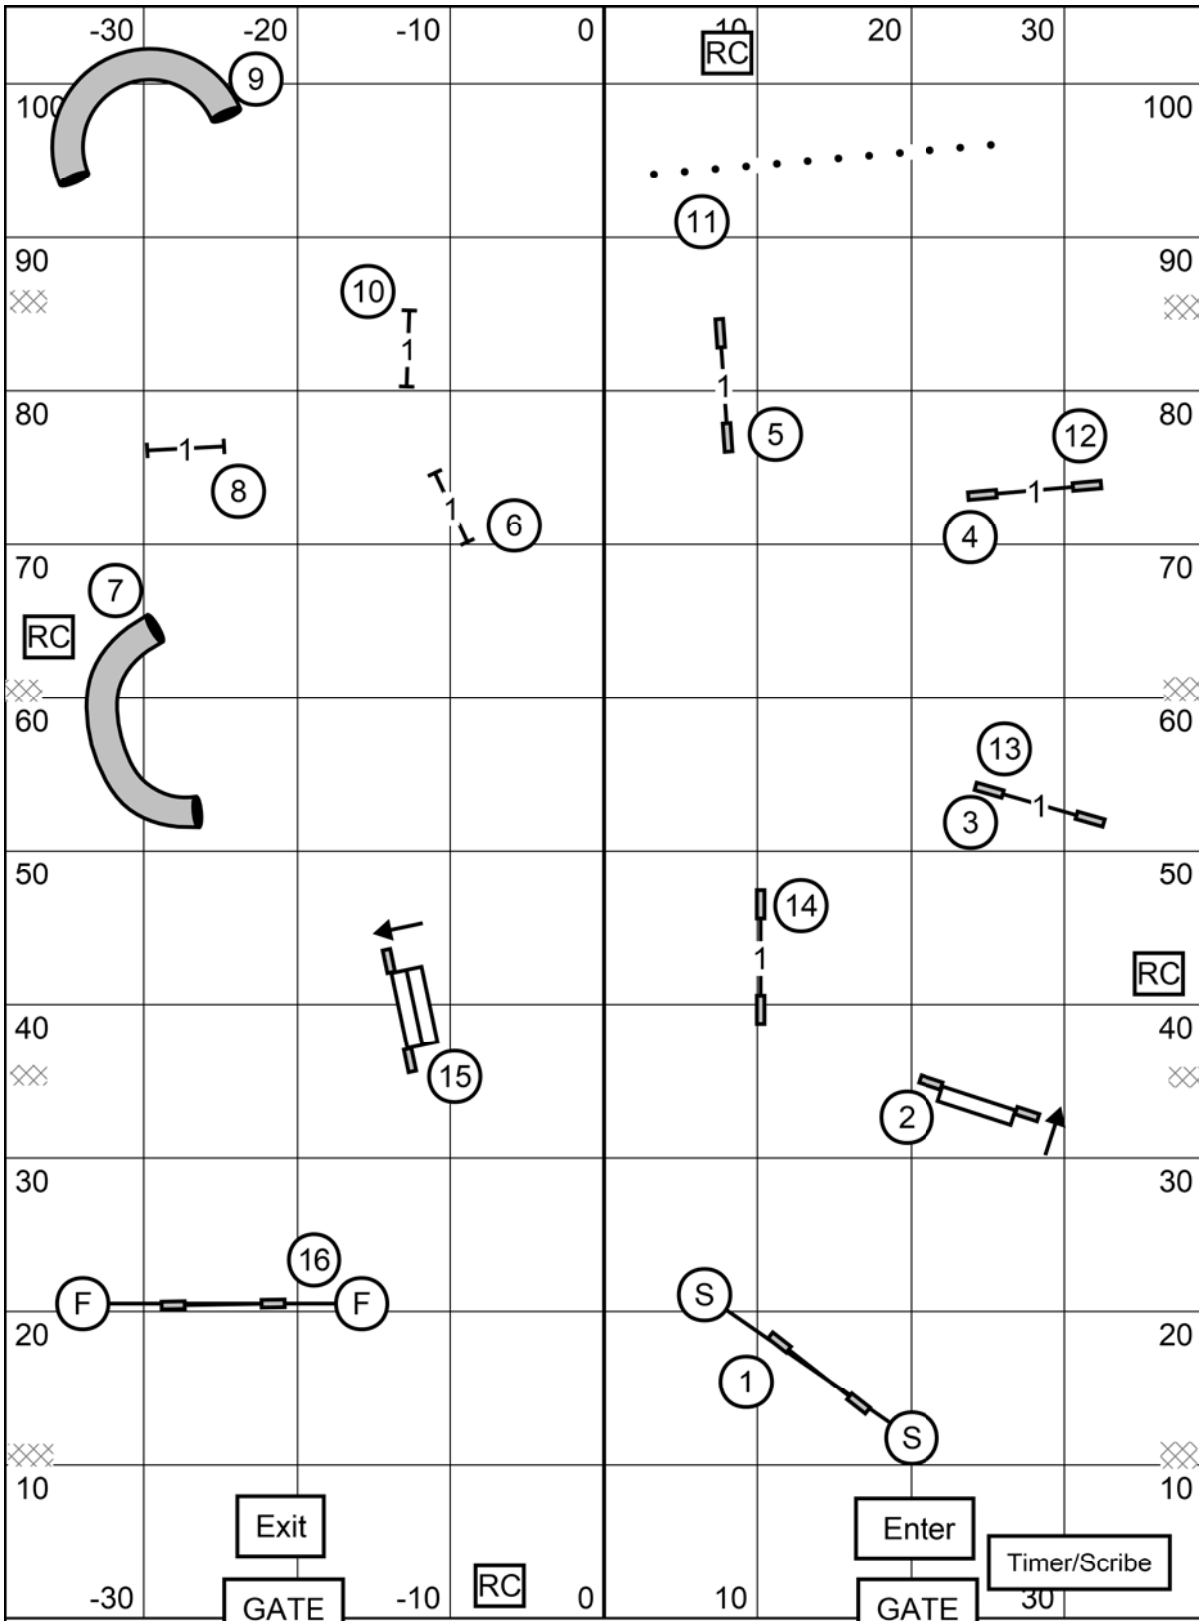

SEND:
 Exc/Master: 6-5-4 ———
 Open: 6-5-4 - - - - -
 Novice: 6-5 - - - - -

FAST
 Northern Virginia Brittany Club
 doors on Artificial Turf - 78' x 105' Ring - E-Tir
 August 13, 2020 Tom O'Brien

PREMIER JUMPERS with WEAVES

- PREMIER ELEMENTS:**
- 3-4-5 Serpentine
 - 7-8 Pull-thru
 - 11-12 Backside
 - 17-18 Run-By

Southern Virginia Brittany Club
 Artificial Turf - 78' x 105' Ring - E-Timers
 August 13, 2020 Tom O'Brien

EXCELLENT/MASTER JUMPERS with WEAVES

Northern Virginia Brittany Club

Indoors on Artificial Turf - 78' x 105' Ring - E-Timers

August 13, 2020 Tom O'Brien

OPEN JUMPERS with WEAVES
 Northern Virginia Brittany Club
 Indoors on Artificial Turf - 78' x 105' Ring - E-Timers
 August 13, 2020 Tom O'Brien

OPEN STANDARD
 Northern Virginia Brittany Club
 Indoors on Artificial Turf - 78' x 105' Ring - E-Timers
 August 13, 2020 Tom O'Brien