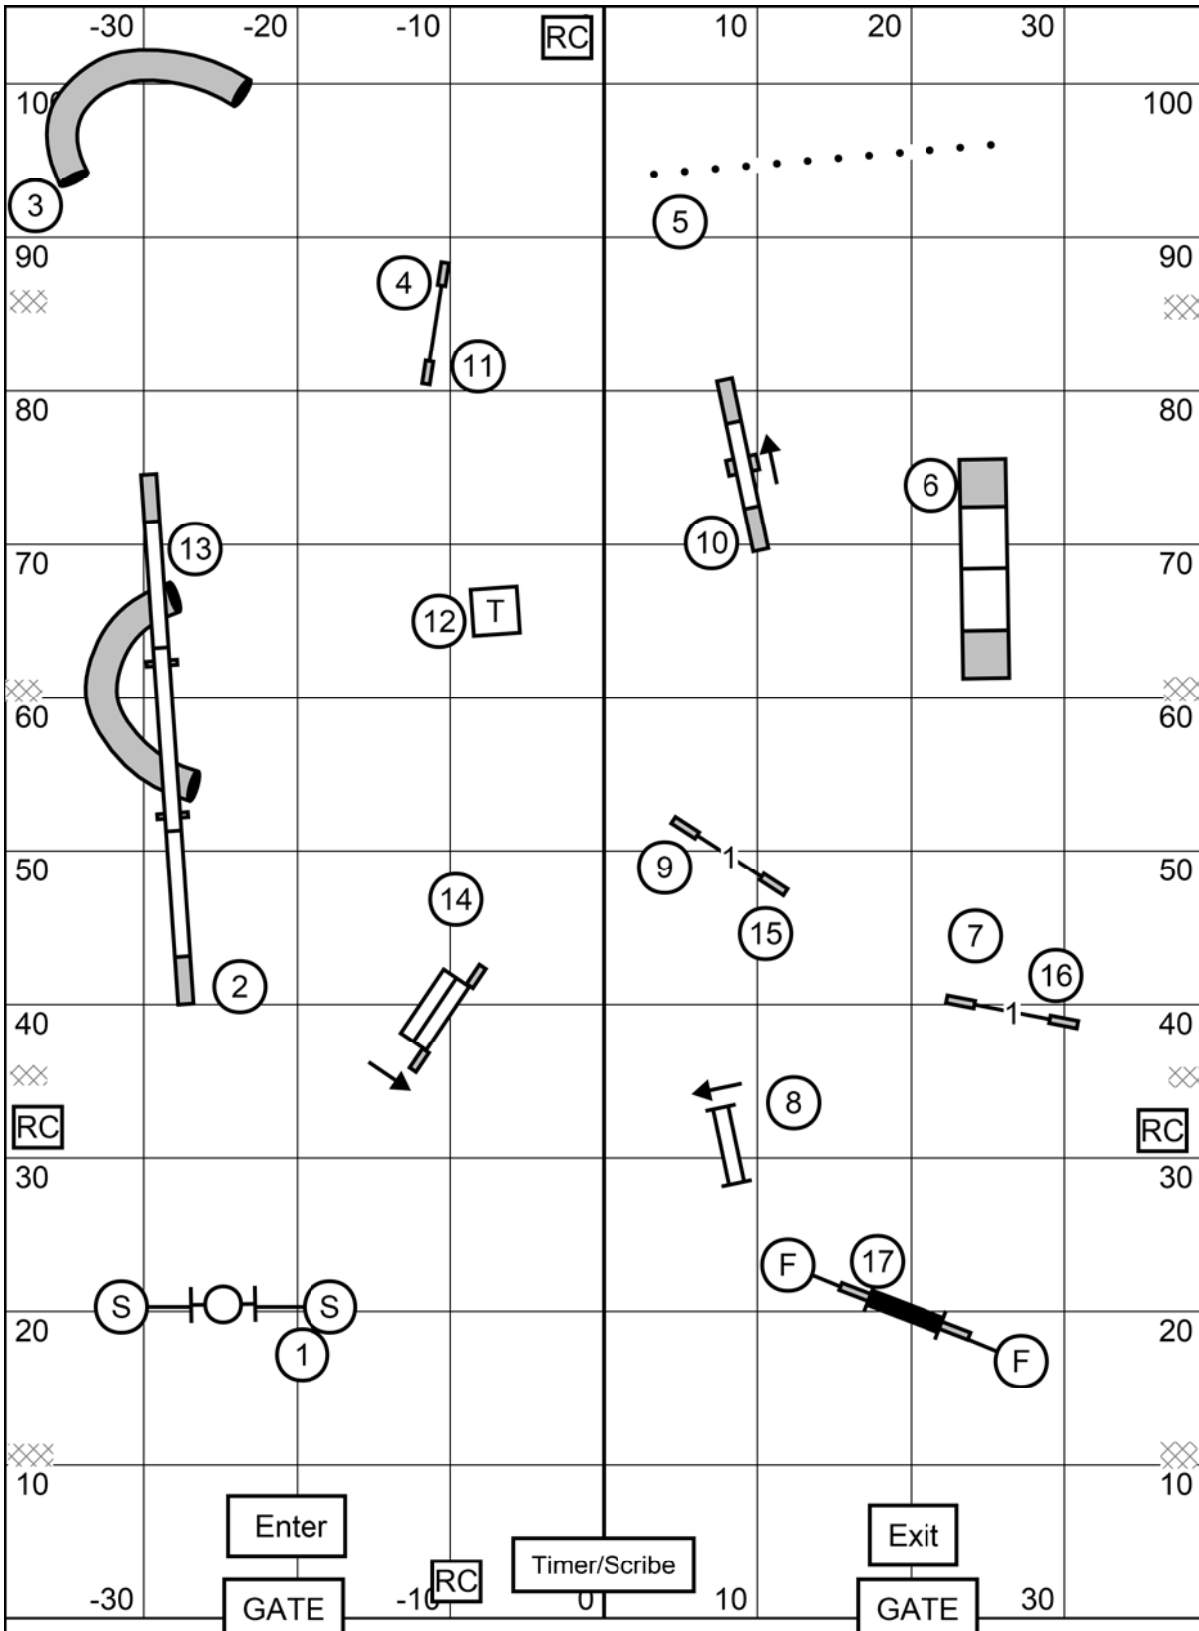

- PREMIER ELEMENTS:**
- 3-4-5 Serpentine
 - 7-8 Pull-thru
 - 11-12 Backside
 - 17-18 Run-By

Southern Virginia Brittany Club
 Artificial Turf - 78' x 105' Ring - E-Timers
 August 13, 2020 Tom O'Brien

EXCELLENT/MASTER JUMPERS with WEAVES

Northern Virginia Brittany Club

Indoors on Artificial Turf - 78' x 105' Ring - E-Timers

August 13, 2020 Tom O'Brien

OPEN JUMPERS with WEAVES
 Northern Virginia Brittany Club
 Indoors on Artificial Turf - 78' x 105' Ring - E-Timers
 August 13, 2020 Tom O'Brien

OPEN STANDARD
 Northern Virginia Brittany Club
 Indoors on Artificial Turf - 78' x 105' Ring - E-Timers
 August 13, 2020 Tom O'Brien